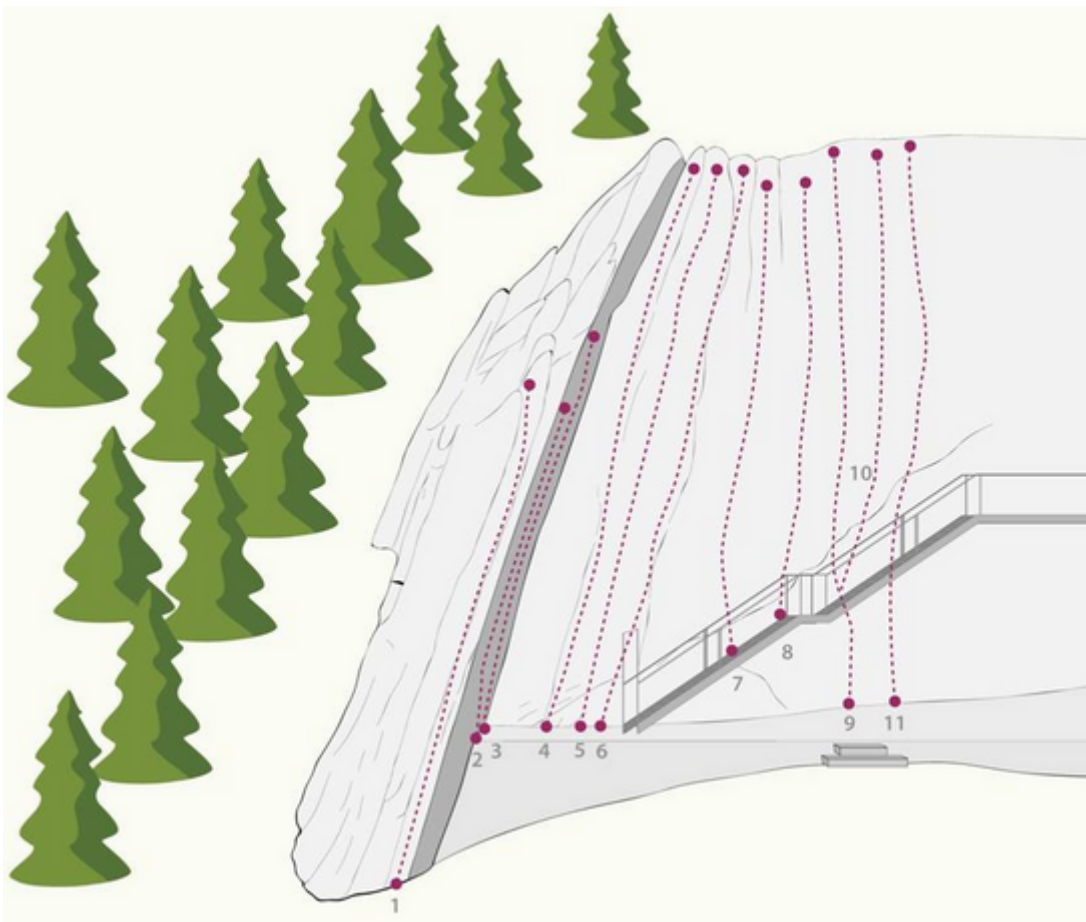

ST. ANTON AM ARLBERG - KLETTERGARTEN SCHNANN SEKTOR SHARK

APPROACH

2 - 5

APPROACH TIME

2 min - 5 min

Nr.	Name	Grad	Länge
1	Lactat	6a	
2	Verschneidung	6a+	
3	Shark	6b	
4	Rinne	5c+	
7	Schnanner Drajer	6c	
8	Hot chocolate	7b+	
9	Indian Summer	7c	
10	Technische	6a+	
11	Sempre	6a	

Climbers Paradise Tirol

Climbing and boulder in Tirol online - 15 tourist regions and more than 1.000 climbing possibilites on Climber's Paradise Tirol. All topos in print quality, including detailed information about grades, access and safety.