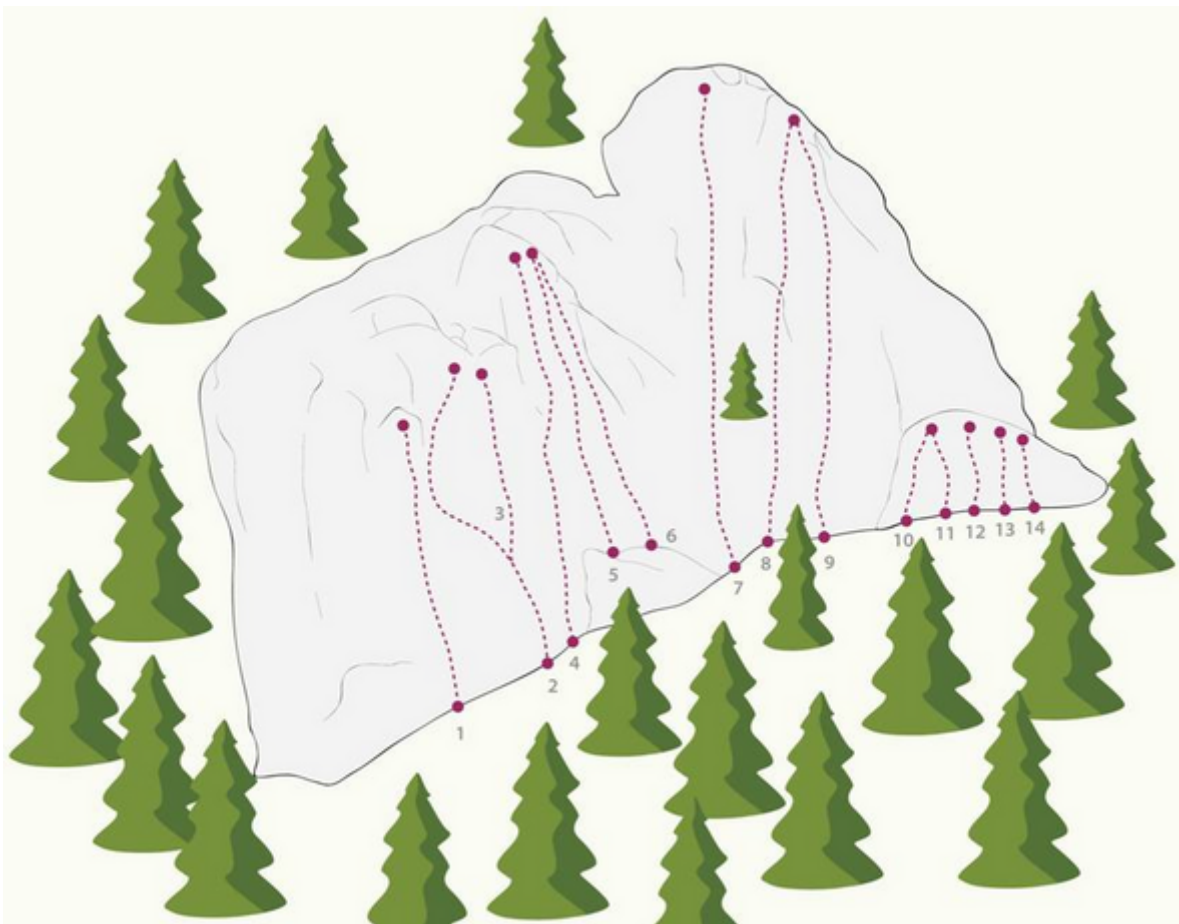

ST. ANTON AM ARLBERG - KLETTERGARTEN SCHNANN SEKTOR OBERER STOCK

APPROACH

2 - 5

APPROACH TIME

2 min - 5 min

Nr.	Name	Grad	Länge
1	Alptraum	6c+	
2	Platenigel	6b+	
3	Millenium	6c	
4	Lucky Luke	6a	
5	Stachanow	6b	
6	XY	5c	
7	Flip	4b	
8	Yazoo	6c+	
9	Katzenmensch	7a	

Climbers Paradise Tirol

Climbing and boulder in Tirol online - 15 tourist regions and more than 1.000 climbing possibilites on Climer's Paradise Tirol. All topos in print quality, including detailed information about grades, access and safety.