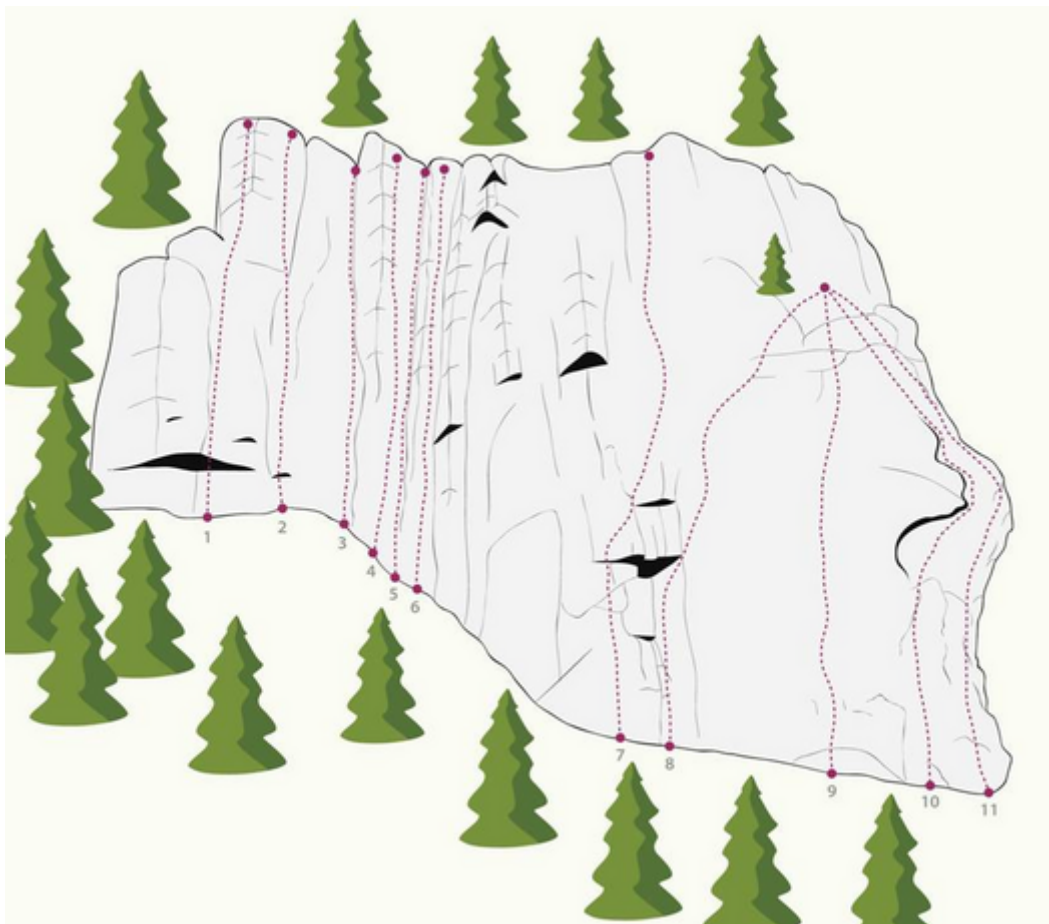

ST. ANTON AM ARLBERG - KLETTERGARTEN SCHNANN SEKTOR FÜRSTLICH

APPROACH

2 - 5

APPROACH TIME

2 min - 5 min

Nr.	Name	Grad	Länge
1	Pfeiler	5b	
2	Die Alte	4a	
3	Rinne	4c	
4	Mittelpfeiler	5a	
5	Einfacher Weg	5a	
6	Tom Turbo	6a	
7	Direkt	5c+	
8	Schiefer Riss	6a	
9	Fürstlich	7b	

10

Halbmond

5c+

11

Fein aber mein

6b

Climbers Paradise Tirol

Climbing and boulder in Tirol online - 15 tourist regions and more than 1.000 climbing possibilities on Climber's Paradise Tirol. All topos in print quality, including detailed information about grades, access and safety.