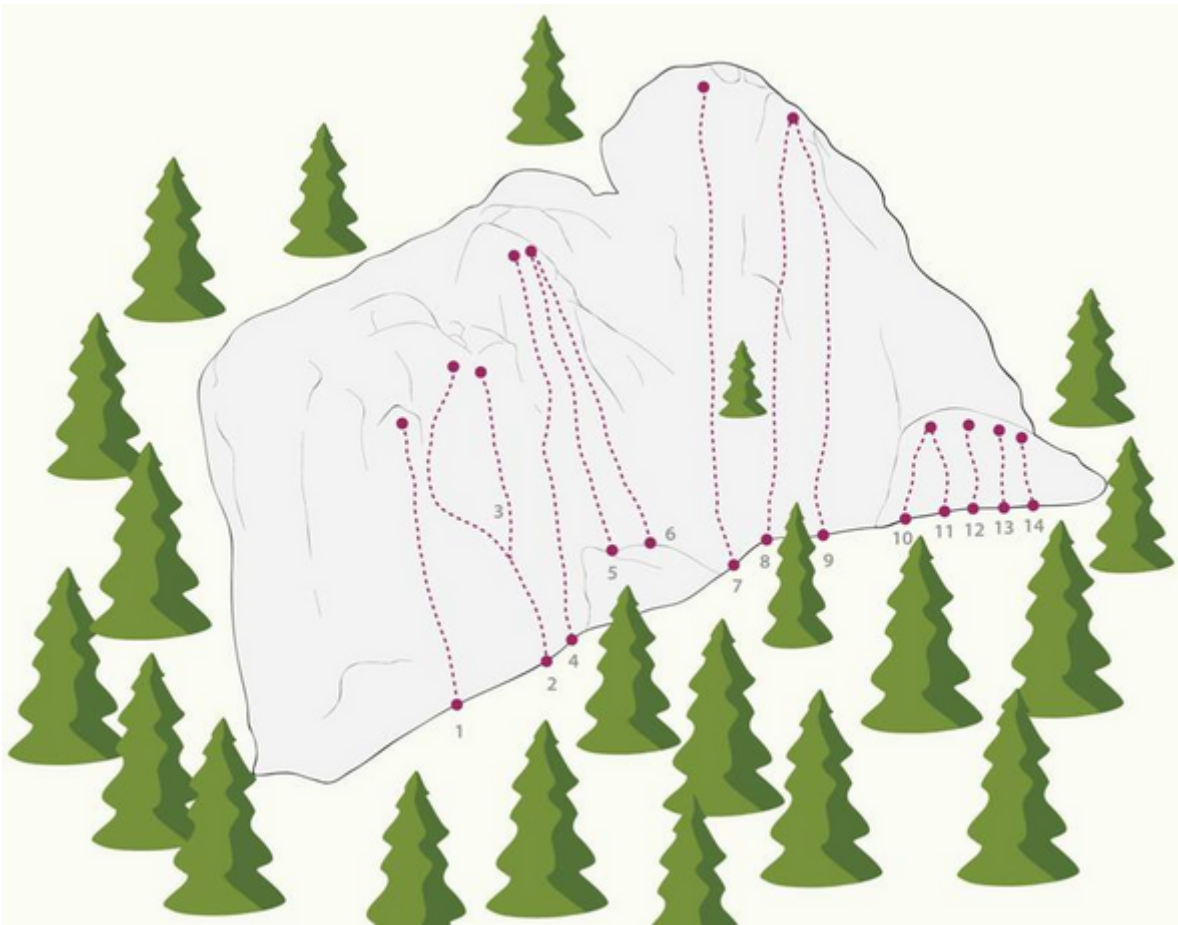

## ST. ANTON AM ARLBERG - KLETTERGARTEN SCHNANN SEKTOR BOULDERECKE

### APPROACH

2 - 5

### APPROACH TIME

2 min - 5 min

Nr.	Name	Grad	Länge
10	Route 1	4a	8.0 m
11	Route 2	5a	8.0 m
12	Route 3	4a	8.0 m
13	Route 4	6a	5.0 m
14	Route 5	4b	5.0 m

## Climbers Paradise Tirol

Climbing and boulder in Tirol online - 15 tourist regions and more than 1.000 climbing possibilites on Climber's Paradise Tirol. All topos in print quality, including detailed information about grades, access and safety.