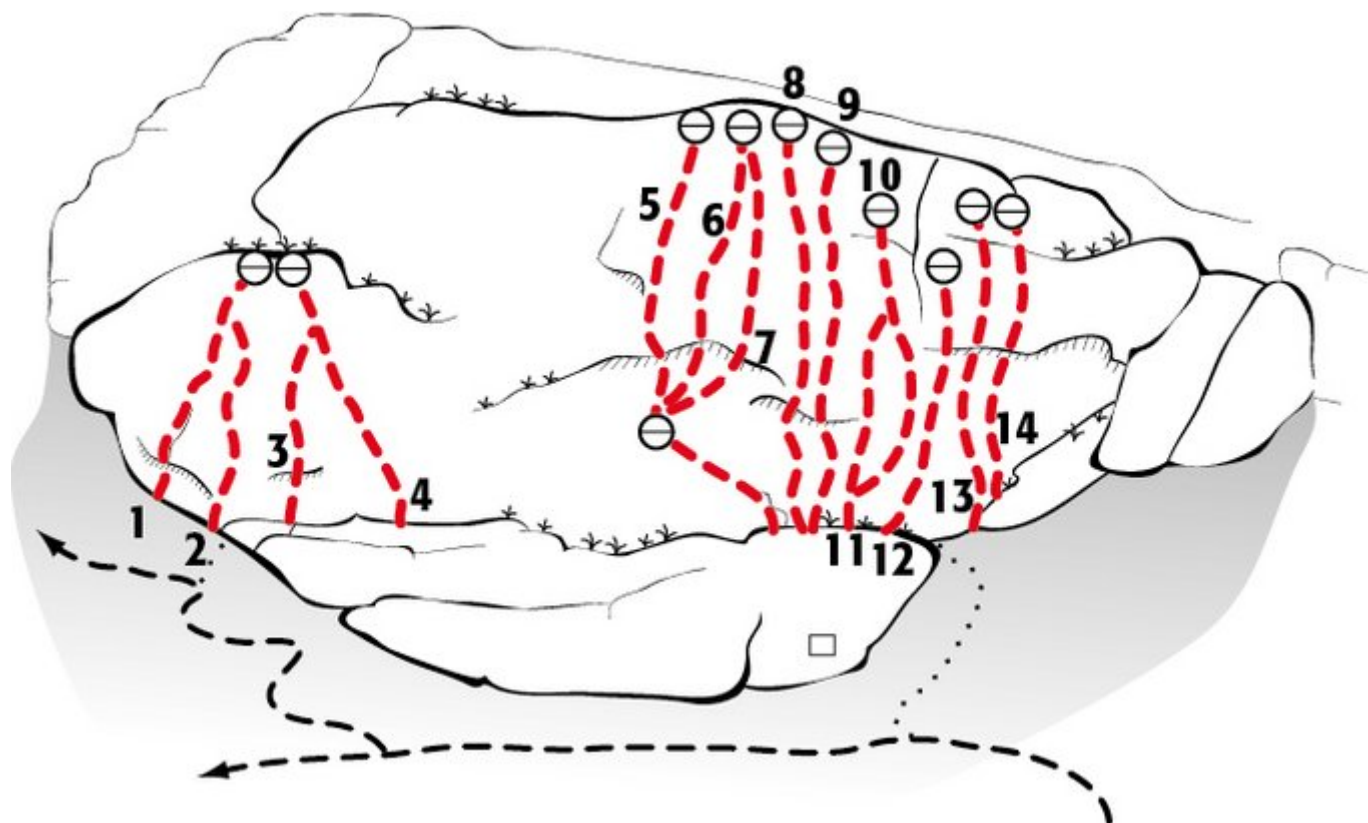

ST. ANTON AM ARLBERG - KLETTERGÄRTEN DARMSTÄDTER HÜTTE SEKTOR VERWALL DI MELLO

APPROACH

3 h

APPROACH TIME

1 h - 2 h

Nr.	Name	Grad	Länge
1	Pinocchio	4a	18.0 m
2	Henkelbalett	3c	18.0 m
3	Bölkstoff	4b	18.0 m
4	Schiefe Ebene	5a	18.0 m
5	Die 3 Tumore	4c	30.0 m
6	Kurzroman	4c	30.0 m
7	Bettlektüre	5a+	25.0 m
8	Rumtopf	6a	35.0 m
9	Prüfungstour	6b+	30.0 m
10	Für Regina	5b	25.0 m
11	Steinhäger	5b	25.0 m

12	14.5 Wuchteln	5c	20.0 m
13	Begrüßungsschnaps	5c	24.0 m
14	Schädelweh	6a	24.0 m

Climbers Paradise Tirol

Climbing and boulder in Tirol online - 15 tourist regions and more than 1.000 climbing possibilites on Climber's Paradise Tirol. All topos in print quality, including detailed information about grades, access and safety.