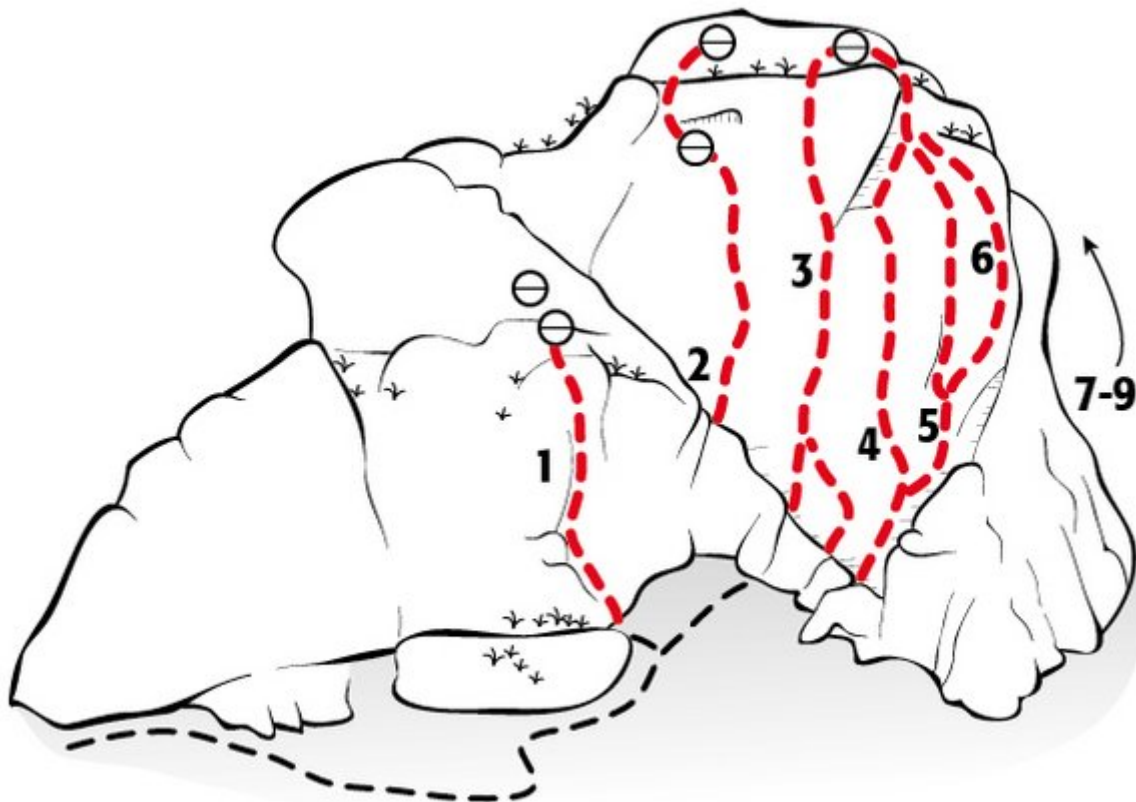

ST. ANTON AM ARLBERG - KLETTERGÄRTEN DARMSTÄDTER HÜTTE SEKTOR SCHWEINESTALL

APPROACH

3 h

APPROACH TIME

1 h - 2 h

Nr.	Name	Grad	Länge
1	Schweineverschneidung	6c+	
2	Hosenschiss	4c	
3	Hamsterbacke	5a+	
3a	Direkter Einstieg	5b	
4	Turmalin und Enzian	4b	
5	Haarriss	5b	
6	Kratzerkante	5b	
7	Schweinebauch im Mürbteig	7a+	
8	Projekt		

Climbers Paradise Tirol

Climbing and boulder in Tirol online - 15 tourist regions and more than 1.000 climbing possibilites on Climber's Paradise Tirol. All topos in print quality, including detailed information about grades, access and safety.