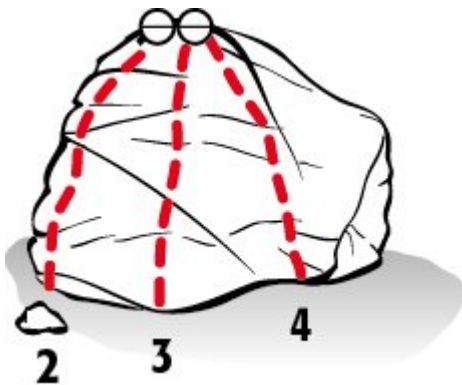

ST. ANTON AM ARLBERG - KLETTERGÄRTEN DARMSTÄDTER HÜTTE SEKTOR APOTHEKERBLOCK

APPROACH

3 h

APPROACH TIME

1 h - 2 h

| Nr. | Name | Grad | Länge |
|-----|-----------------------|------|-------|
| 1 | Pipis Medusin | 5a | |
| 2 | Pillendreher | 6a | |
| 3 | Antidepressiva | 7c+ | |
| 4 | Plazebokante | 6b | |
| 5 | Skalpell (an Block D) | 6b+ | |