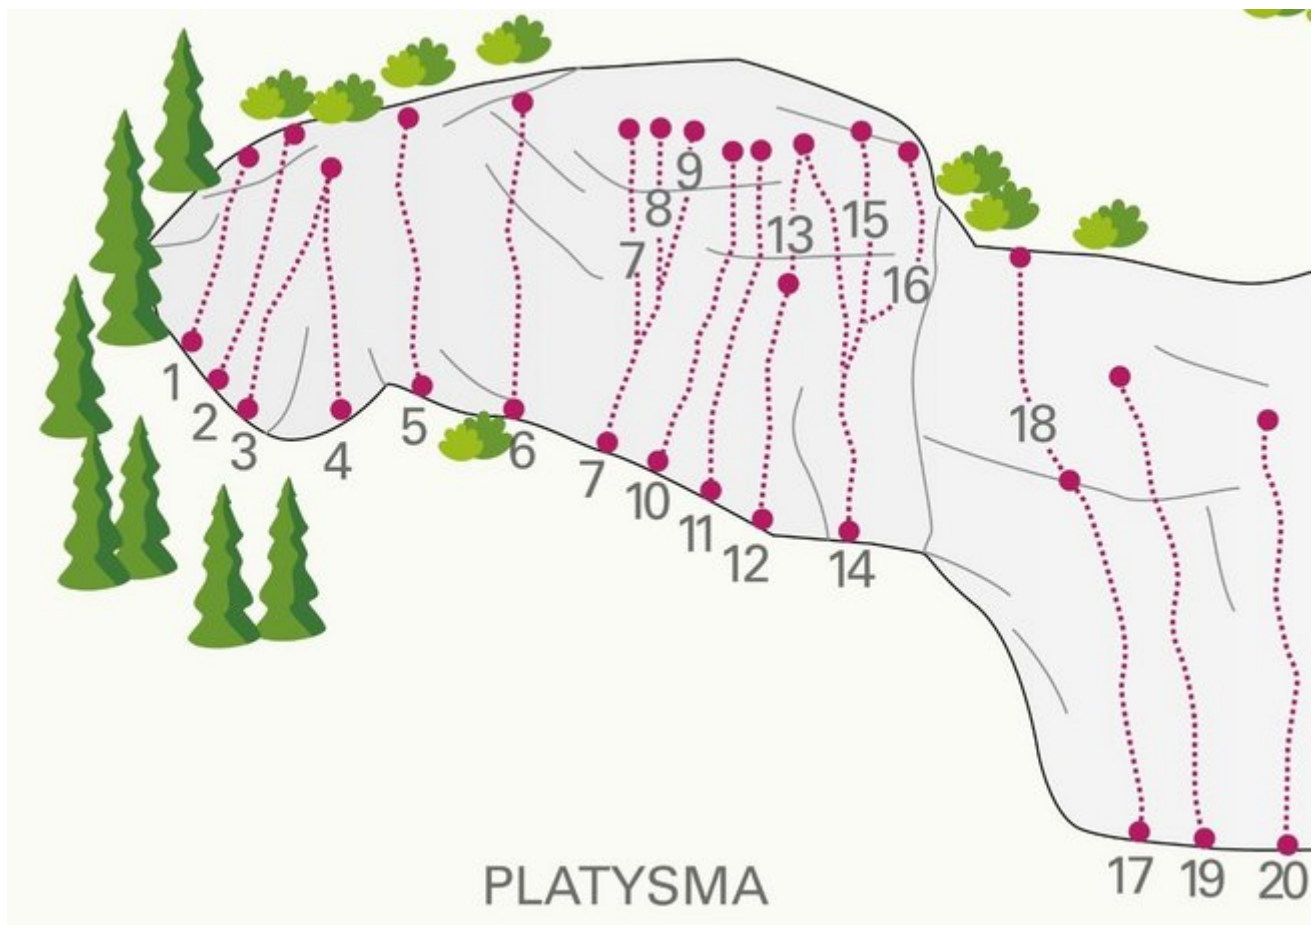

PITZTAL PLANGEROSS / HEXENKESSEL

APPROACH

Park at the designated parking area for the Rüsselheimer and Kaunergrat Hut. From there, follow the steep trail 911 uphill towards Rüsselheimer hut for ca. 30 minutes. Leave the trail to the left at the rocks and orientate yourself on the climb tracks towards the climbing garden. The access leads through an avalanche line. Especially in spring, when the access is already clear of snow, beware of avalanches from high-alpine areas above.

HEXENKESSEL / UNTERER STOCK / HAUPTSEKTOR

Nr.	Name	Grad	Länge
1	Sky Run	7b+	25 m
2	Poison Girl	8a	25 m
3	Projekt (Powergirl)		
4	Black Power	8b	25 m
5	Projekt (offen)		22 m
6	Projekt (offen)		22 m
7	Born to loose	8b	20 m
8	Born to climb	8a	20 m
9	Schallmauer	7c+	20 m
10	Triad	7c	18 m
11	Medea	8a	12 m
12	Callboy	8a	25 m
13	Goa	7b+	12 m
14	Demolition Man	7c+	23 m
15	Walking Souls	8a	25 m
16	Maturareise	7b+	25 m
17	Metaxa	7c	20 m
18	Streghe Doccione	7b	20 m
19	Hüttenwirtsweg	6b+	18 m
20	Hexenkessel	7b	18 m
21	Cut	7a+	18 m
22	Matrix	7a	22 m
23	Matrix Boy	7b	22 m
24	Strudl Boy	8a	20 m

HEXENKESSEL / OBERER STOCK / GENUSSWAND

Nr.	Name	Grad	Länge
1	Black Happy	5c	30 m
2	Sternschnuppe	6a	15 m
3	Devastator	6b	35 m
4	Duke Nukem	5b	10 m
5	Shrinker	7a	30 m
6	Freezer	6c+	30 m
7	Edge Badge	6a	20 m
8	Klax Max	7b+	10 m

HEXENKESSEL / UNTERER STOCK / PLATYSMA

Nr.	Name	Grad	Länge
1	Turm zu Babel	7a	10 m
2	Projekt Pati	8b	10 m
3	Kain	5c	10 m
4	Abel	6a	12 m
5	Sodom und Gomorra	6b	10 m
6	Ezechiel	6c	18 m
7	Mister Jones	8a	18 m
8	L.S.D.	8a	18 m
9	Millenium	7c+	18 m
10	Posseidon	7b+	18 m
11	Californication	7c	18 m
12	Prova Luce	7c	12 m
13	Calysma	8a+	18 m
14	Platysma	8b	22 m
15	Projekt Stefan	?	22 m
16	Mad Man	8a+	20 m