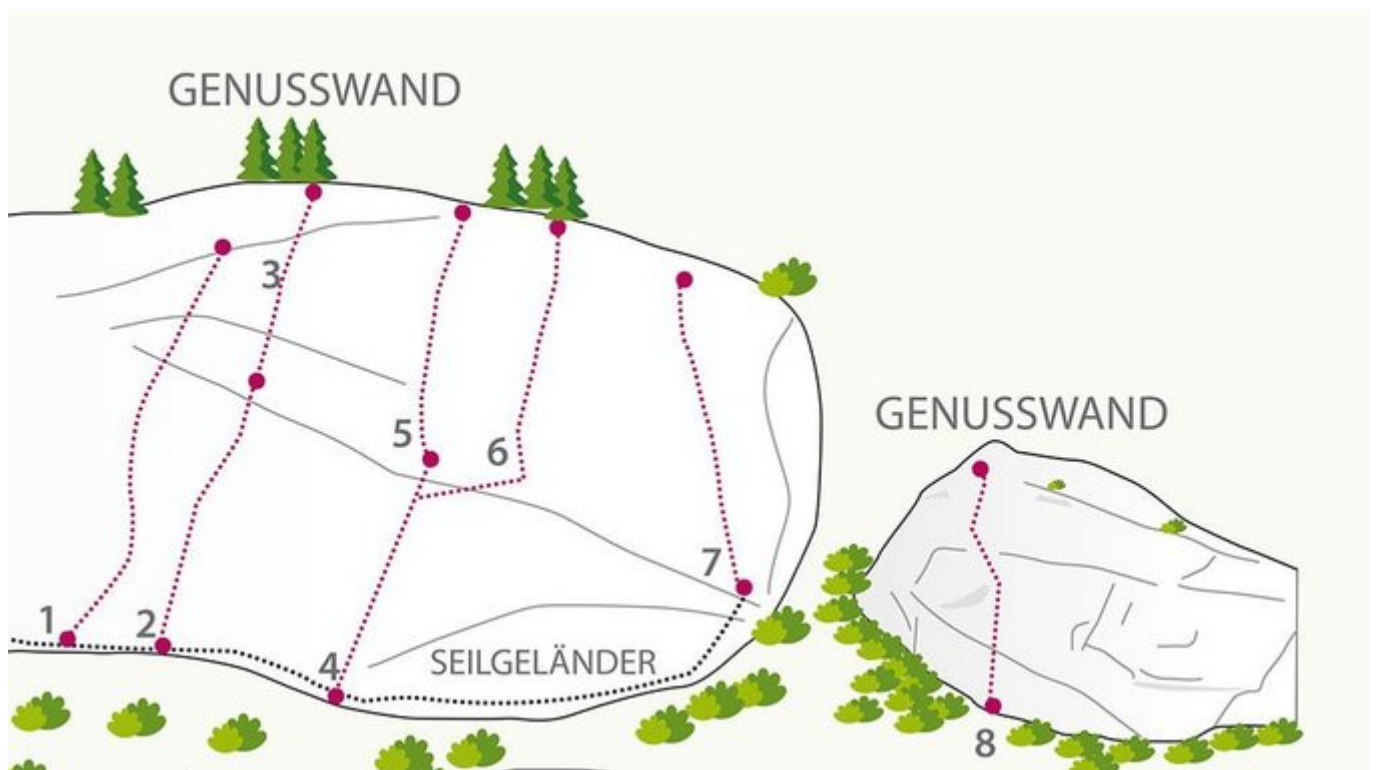

PITZTAL PLANGEROSS / HEXENKESSEL

APPROACH

Park at the designated parking area for the Rüsselheimer and Kaunergrat Hut. From there, follow the steep trail 911 uphill towards Rüsselheimer hut for ca. 30 minutes. Leave the trail to the left at the rocks and orientate yourself on the climb tracks towards the climbing garden. The access leads through an avalanche line. Especially in spring, when the access is already clear of snow, beware of avalanches from high-alpine areas above.

HEXENKESSEL / UNTERER STOCK / HAUPTSEKTOR

Nr.	Name	Grad	Länge
1	Sky Run	7b+	25 m
2	Poison Girl	8a	25 m
3	Projekt (Powergirl)		
4	Black Power	8b	25 m
5	Projekt (offen)		22 m
6	Projekt (offen)		22 m
7	Born to loose	8b	20 m
8	Born to climb	8a	20 m
9	Schallmauer	7c+	20 m
10	Triad	7c	18 m
11	Medea	8a	12 m
12	Callboy	8a	25 m
13	Goa	7b+	12 m
14	Demolition Man	7c+	23 m
15	Walking Souls	8a	25 m
16	Maturareise	7b+	25 m
17	Metaxa	7c	20 m
18	Streghe Doccione	7b	20 m
19	Hüttenwirtsweg	6b+	18 m
20	Hexenkessel	7b	18 m
21	Cut	7a+	18 m
22	Matrix	7a	22 m
23	Matrix Boy	7b	22 m
24	Strudl Boy	8a	20 m

HEXENKESSEL / OBERER STOCK / GENUSSWAND

Nr.	Name	Grad	Länge
1	Black Happy	5c	30 m
2	Sternschnuppe	6a	15 m
3	Devastator	6b	35 m
4	Duke Nukem	5b	10 m
5	Shrinker	7a	30 m
6	Freezer	6c+	30 m
7	Edge Badge	6a	20 m
8	Klax Max	7b+	10 m

HEXENKESSEL / UNTERER STOCK / PLATYSMA

Nr.	Name	Grad	Länge
1	Turm zu Babel	7a	10 m
2	Projekt Pati	8b	10 m
3	Kain	5c	10 m
4	Abel	6a	12 m
5	Sodom und Gomorra	6b	10 m
6	Ezechiel	6c	18 m
7	Mister Jones	8a	18 m
8	L.S.D.	8a	18 m
9	Millenium	7c+	18 m
10	Posseidon	7b+	18 m
11	Californication	7c	18 m
12	Prova Luce	7c	12 m
13	Calysma	8a+	18 m
14	Platysma	8b	22 m
15	Projekt Stefan	?	22 m
16	Mad Man	8a+	20 m