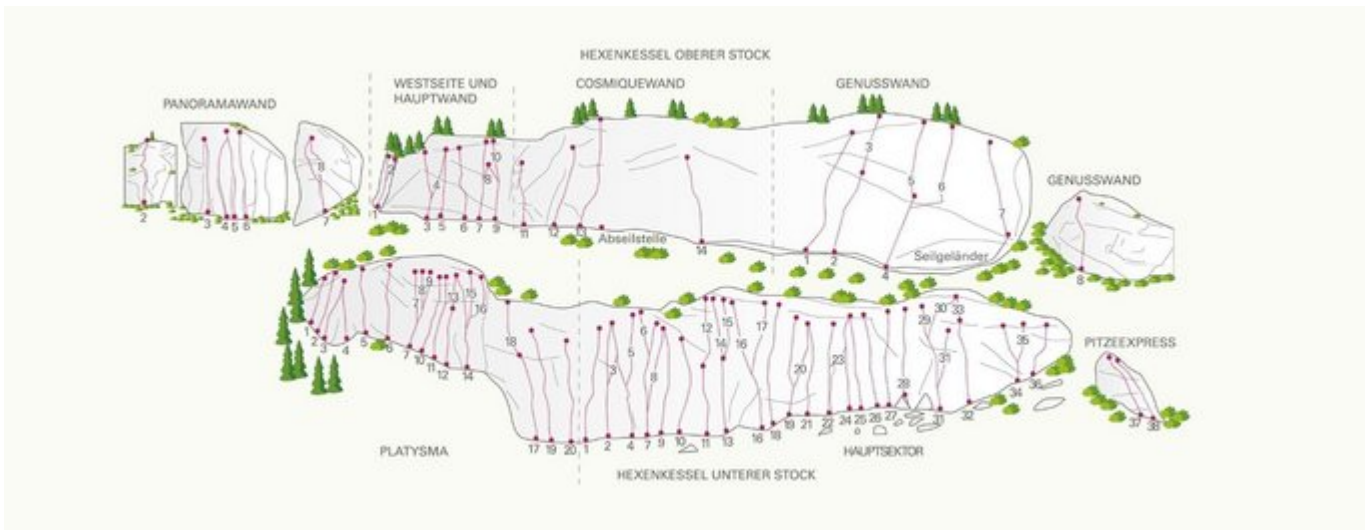

PITZTAL PLANGEROSS / HEXENKESSEL

APPROACH

Park at the designated parking area for the Rüsselheimer and Kaunergrat Hut. From there, follow the steep trail 911 uphill towards Rüsselheimer hut for ca. 30 minutes. Leave the trail to the left at the rocks and orientate yourself on the climb tracks towards the climbing garden. The access leads through an avalanche line. Especially in spring, when the access is already clear of snow, beware of avalanches from high-alpine areas above.

HEXENKESSEL / UNTERER STOCK / HAUPTSEKTOR

Nr.	Name	Grad	Länge
1	Sky Run	7b+	25 m
2	Poison Girl	8a	25 m
3	Projekt (Powergirl)		
4	Black Power	8b	25 m
5	Projekt (offen)		22 m
6	Projekt (offen)		22 m
7	Born to loose	8b	20 m
8	Born to climb	8a	20 m
9	Schallmauer	7c+	20 m
10	Triad	7c	18 m
11	Medea	8a	12 m
12	Callboy	8a	25 m
13	Goa	7b+	12 m
14	Demolition Man	7c+	23 m
15	Walking Souls	8a	25 m
16	Maturareise	7b+	25 m
17	Metaxa	7c	20 m
18	Streghe Doccione	7b	20 m
19	Hüttenwirtsweg	6b+	18 m
20	Hexenkessel	7b	18 m
21	Cut	7a+	18 m
22	Matrix	7a	22 m
23	Matrix Boy	7b	22 m
24	Strudl Boy	8a	20 m

HEXENKESSEL / OBERER STOCK / GENUSSWAND

Nr.	Name	Grad	Länge
1	Black Happy	5c	30 m
2	Sternschnuppe	6a	15 m
3	Devastator	6b	35 m
4	Duke Nukem	5b	10 m
5	Shrinker	7a	30 m
6	Freezer	6c+	30 m
7	Edge Badge	6a	20 m
8	Klax Max	7b+	10 m

HEXENKESSEL / UNTERER STOCK / PLATYSMA

Nr.	Name	Grad	Länge
1	Turm zu Babel	7a	10 m
2	Projekt Pati	8b	10 m
3	Kain	5c	10 m
4	Abel	6a	12 m
5	Sodom und Gomorra	6b	10 m
6	Ezechiel	6c	18 m
7	Mister Jones	8a	18 m
8	L.S.D.	8a	18 m
9	Millenium	7c+	18 m
10	Posseidon	7b+	18 m
11	Californication	7c	18 m
12	Prova Luce	7c	12 m
13	Calysma	8a+	18 m
14	Platysma	8b	22 m
15	Projekt Stefan	?	22 m
16	Mad Man	8a+	20 m