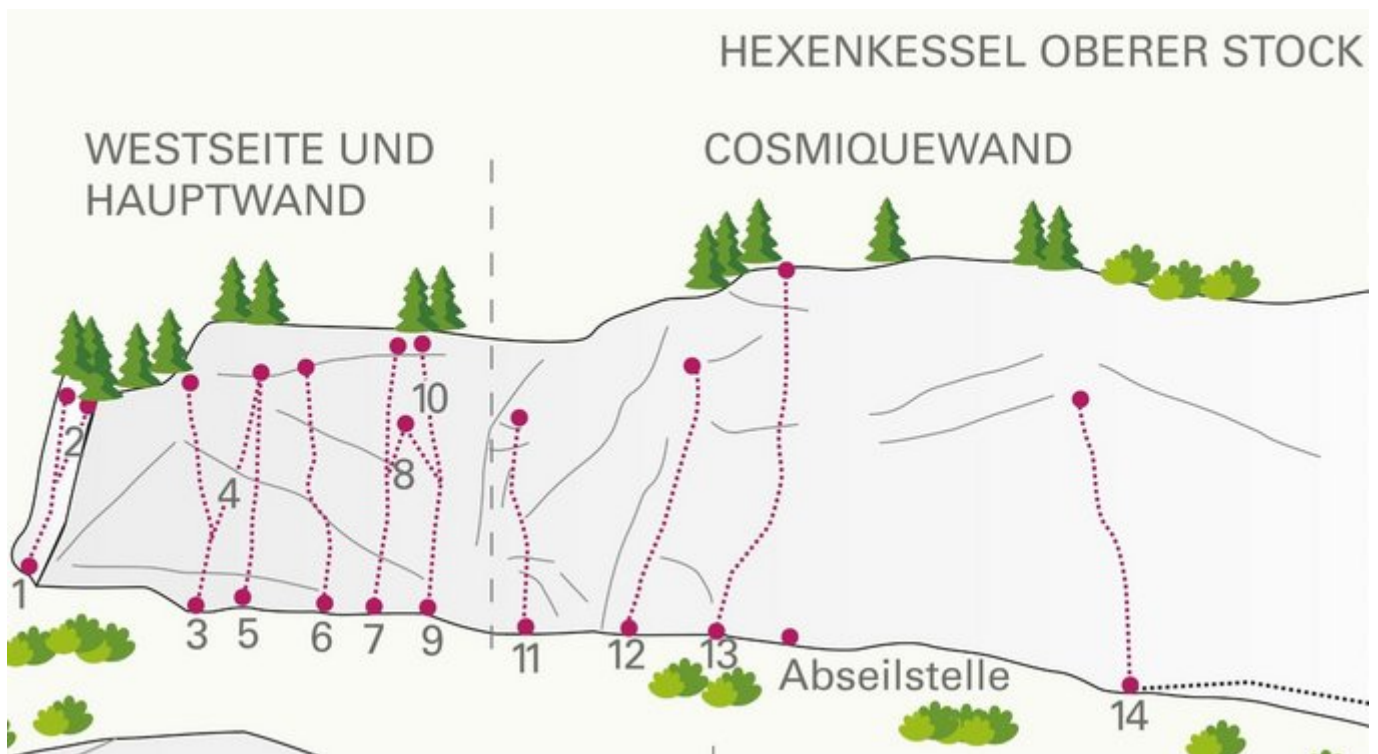

PITZTAL PLANGEROSS / HEXENKESSEL

APPROACH

Park at the designated parking area for the Rüsselheimer and Kaunergrat Hut. From there, follow the steep trail 911 uphill towards Rüsselheimer hut for ca. 30 minutes. Leave the trail to the left at the rocks and orientate yourself on the climb tracks towards the climbing garden. The access leads through an avalanche line. Especially in spring, when the access is already clear of snow, beware of avalanches from high-alpine areas above.

HEXENKESSEL / OBERER STOCK / GENUSSWAND

Nr.	Name	Grad	Länge
1	Black Happy	5c	30 m
2	Sternschnuppe	6a	15 m
3	Devastator	6b	35 m
4	Duke Nukem	5b	10 m
5	Shrinker	7a	30 m
6	Freezer	6c+	30 m
7	Edge Badge	6a	20 m
8	Klax Max	7b+	10 m

HEXENKESSEL / UNTERER STOCK / PLATYSMA

Nr.	Name	Grad	Länge
1	Turm zu Babel	7a	10 m
2	Projekt Pati	8b	10 m
3	Kain	5c	10 m
4	Abel	6a	12 m
5	Sodom und Gomorra	6b	10 m
6	Ezechiel	6c	18 m
7	Mister Jones	8a	18 m
8	L.S.D.	8a	18 m
9	Millenium	7c+	18 m
10	Posseidon	7b+	18 m
11	Californication	7c	18 m
12	Prova Luce	7c	12 m
13	Calysma	8a+	18 m
14	Platysma	8b	22 m
15	Projekt Stefan	?	22 m
16	Mad Man	8a+	20 m

17	Hypnotize	7a+	8 m
18	House of Pain	8b	20 m
19	Slimfast	6b+	15 m
20	Wild Men Weekend	6a	15 m

HEXENKESSE / OBERER STOCK / HAUPTWAND

Nr.	Name	Grad	Länge
1	1. Feber 2001	7b+	20 m
2	Westpfeiler	7c+	20 m
3	Sleepy Hollow	8b+	25 m
4	Projekt (offen)		25 m
5	Power Zone	8a+	25 m
6	Projekt Bertram		25 m
7	Projekt (offen)		15 m
8	Projekt (offen)		25 m
9	Local Hero	7a	15 m
10	Projekt (offen)		25 m
11	Phantasia	7c+	25 m
12	Cosmique	6c+	20 m
13	Power Scream	7b	30 m
14	Airline	8a+	15 m