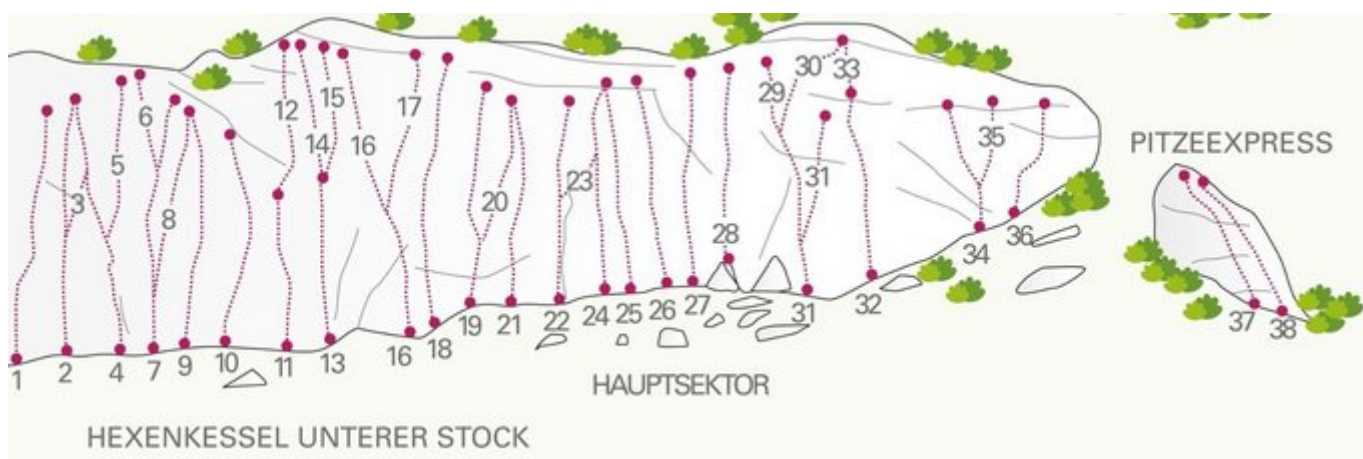

PITZTAL PLANGEROSS / HEXENKESSEL

APPROACH

Park at the designated parking area for the Rüsselheimer and Kaunergrat Hut. From there, follow the steep trail 911 uphill towards Rüsselheimer hut for ca. 30 minutes. Leave the trail to the left at the rocks and orientate yourself on the climb tracks towards the climbing garden. The access leads through an avalanche line. Especially in spring, when the access is already clear of snow, beware of avalanches from high-alpine areas above.

HEXENKESSEL / UNTERER STOCK / HAUPTSEKTOR

Nr.	Name	Grad	Länge
1	Sky Run	7b+	25 m
2	Poison Girl	8a	25 m
3	Projekt (Powergirl)		
4	Black Power	8b	25 m
5	Projekt (offen)		22 m
6	Projekt (offen)		22 m
7	Born to loose	8b	20 m
8	Born to climb	8a	20 m
9	Schallmauer	7c+	20 m
10	Triad	7c	18 m
11	Medea	8a	12 m
12	Callboy	8a	25 m
13	Goa	7b+	12 m
14	Demolition Man	7c+	23 m
15	Walking Souls	8a	25 m
16	Maturareise	7b+	25 m
17	Metaxa	7c	20 m
18	Streghe Doccione	7b	20 m
19	Hüttenwirtsweg	6b+	18 m
20	Hexenkessel	7b	18 m
21	Cut	7a+	18 m
22	Matrix	7a	22 m
23	Matrix Boy	7b	22 m
24	Strudl Boy	8a	20 m

HEXENKESSEL / OBERER STOCK / GENUSSWAND

Nr.	Name	Grad	Länge
1	Black Happy	5c	30 m
2	Sternschnuppe	6a	15 m
3	Devastator	6b	35 m
4	Duke Nukem	5b	10 m
5	Shrinker	7a	30 m
6	Freezer	6c+	30 m
7	Edge Badge	6a	20 m
8	Klax Max	7b+	10 m

HEXENKESSEL / UNTERER STOCK / PLATYSMA

Nr.	Name	Grad	Länge
1	Turm zu Babel	7a	10 m
2	Projekt Pati	8b	10 m
3	Kain	5c	10 m
4	Abel	6a	12 m
5	Sodom und Gomorra	6b	10 m
6	Ezechiel	6c	18 m
7	Mister Jones	8a	18 m
8	L.S.D.	8a	18 m
9	Millenium	7c+	18 m
10	Posseidon	7b+	18 m
11	Californication	7c	18 m
12	Prova Luce	7c	12 m
13	Calysma	8a+	18 m
14	Platysma	8b	22 m
15	Projekt Stefan	?	22 m
16	Mad Man	8a+	20 m