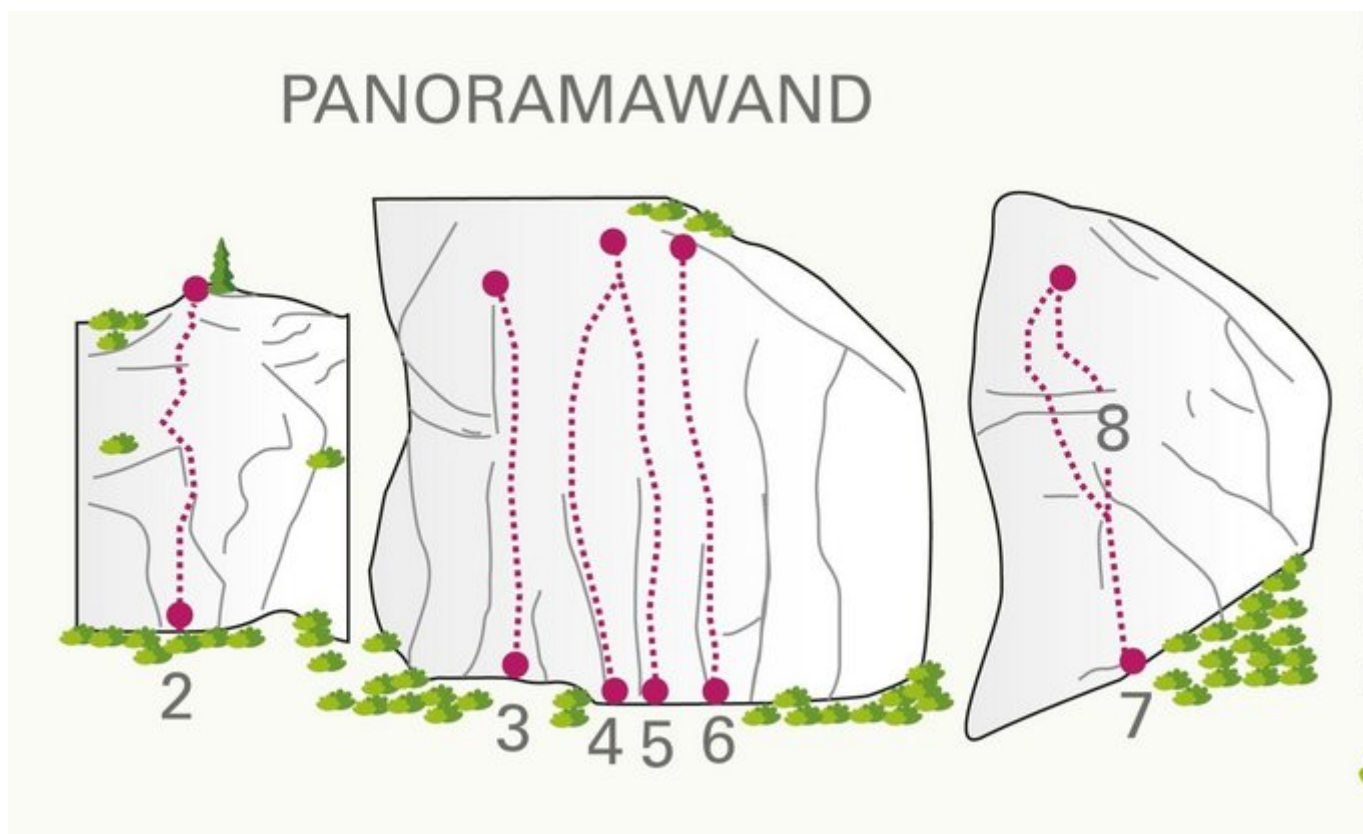

HEXENKESSEL / OBERER STOCK / PANORAMAWAND

Nr.	Name	Grad	Länge
1	Projekt Pati		20 m
2	Hitzschlag im November	7a	30 m
3	Digital Face	7c+	12 m
4	Projekt Bertram		12 m
5	Ground Control	8a	12 m
6	Dreamliner	7b	12 m
7	Race the Roof	7c+	15 m
8	Fast Food	8a	15 m

Climbers Paradise Tirol

Climbing and boulder in Tirol online - 15 tourist regions and more than 1.000 climbing possibilities on Climber's Paradise Tirol. All topos in print quality, including detailed information about grades, access and safety.

© Climbers Paradise 2016-2021 - All contents are protected by copyright.