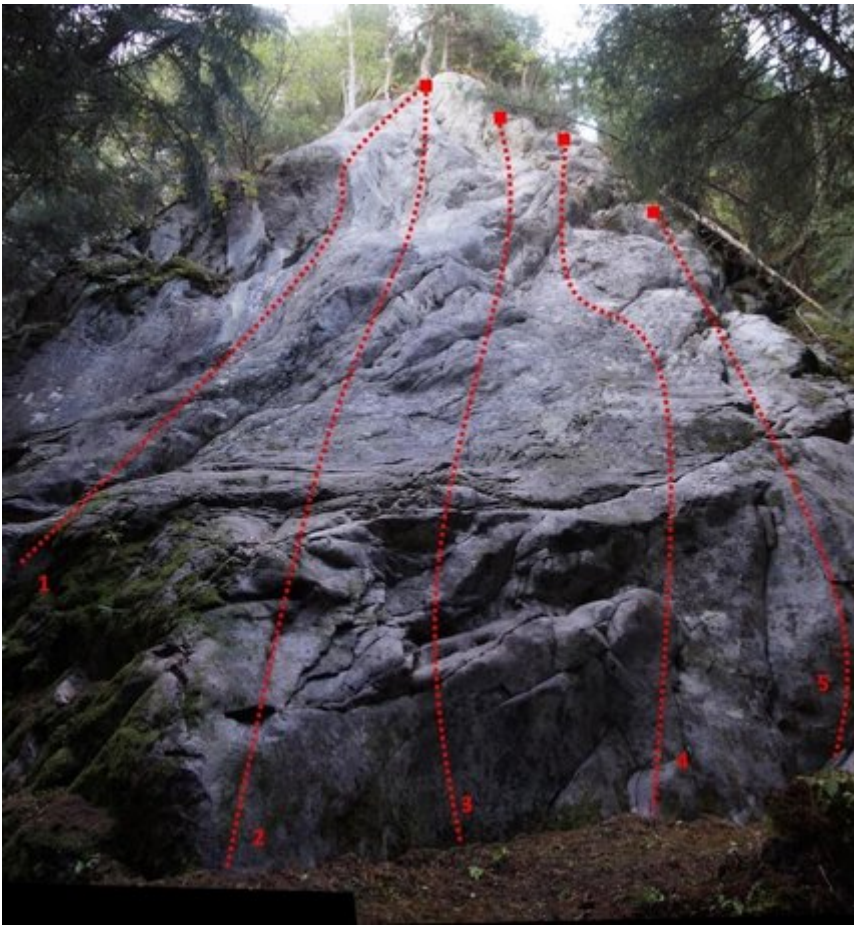

PITZTAL - KLETTERGARTEN UNTERWELT SEKTOR UNTERWELT WALHALLA

APPROACH

The climb before the bend in the direction of Zaunhof leads to the climbing sectors.

APPROACH TIME

5 min - 10 min

Nr.	Name	Grad	Länge
1	Mitternacht	6a	20 m
2	Sleeping Sun	6a+	20 m
3	Persephone	6a	18 m
4	Out of the Shadows	6b	18 m
5	Walhalla	5b	15 m

Climbers Paradise Tirol

Climbing and boulder in Tirol online - 15 tourist regions and more than 1.000 climbing possibilites on Climber's Paradise Tirol. All topos in print quality, including detailed information about grades, access and safety.