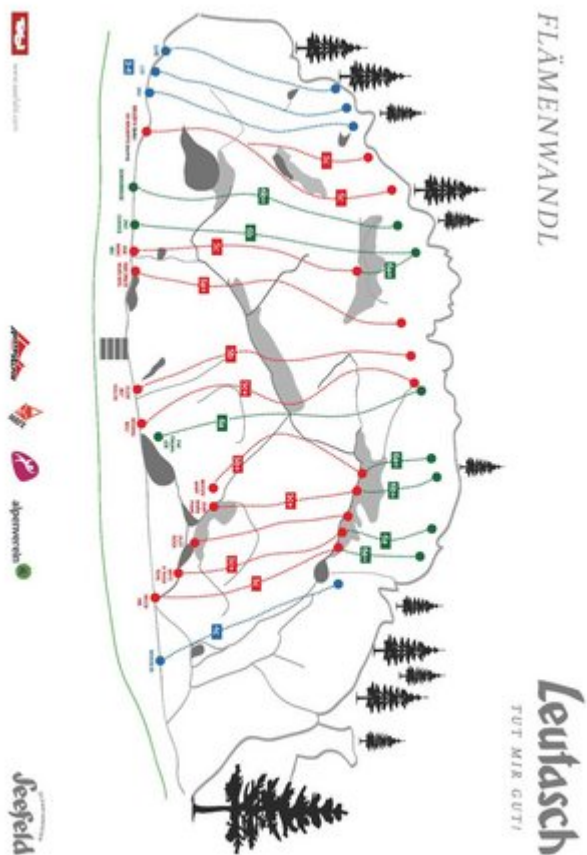

FLÄMENWANDL

Nr.	Name	Grad	Länge
1	Luke	3b	14 m
2	Leo	3a	13 m
3	Pati	4b	14 m
4	Kruzifix	5c	15 m
5	De Mauerfix	5c	16 m
6	Donnerrose	6b+	16 m
7	2nd Chance	6b	16 m
8	Ene Mene Mu / 1.Sl.	5c	12 m
8a	Ene Mene Mu / 2.Sl.	6a+	4 m
9	Der Dreck muss weg	5a+	14 m
10	Oldie but Goldie	5b	16 m
11	Missing Bolt	5c+	15 m
12	The Italian Job	6a	15 m
13	Muddy Mary / 1.Sl	5b+	11 m
13a	Muddy Mary / 2.Sl	6a+	5 m
14	Jean Marie Pfaff / 1 Sl.	5c+	11 m

14a	Jean Marie Pfaff / 2. Sl.	6b+	5 m
15	Dust Rider	5c	11 m
16	Boys n`their toys / 1. Sl.	5c+	10 m
16a	Boys n´their toys / 2. Sl.	6a	5 m
17	Wilde Iris / 1. Sl.	5c	10 m
17a	Wilde Iris / 2. Sl.	6a+	5 m
18	Whistler	4c	9 m

Climbers Paradise Tirol

Climbing and boulder in Tirol online - 15 tourist regions and more than 1.000 climbing possibilities on Climber's Paradise Tirol. All topos in print quality, including detailed information about grades, access and safety.