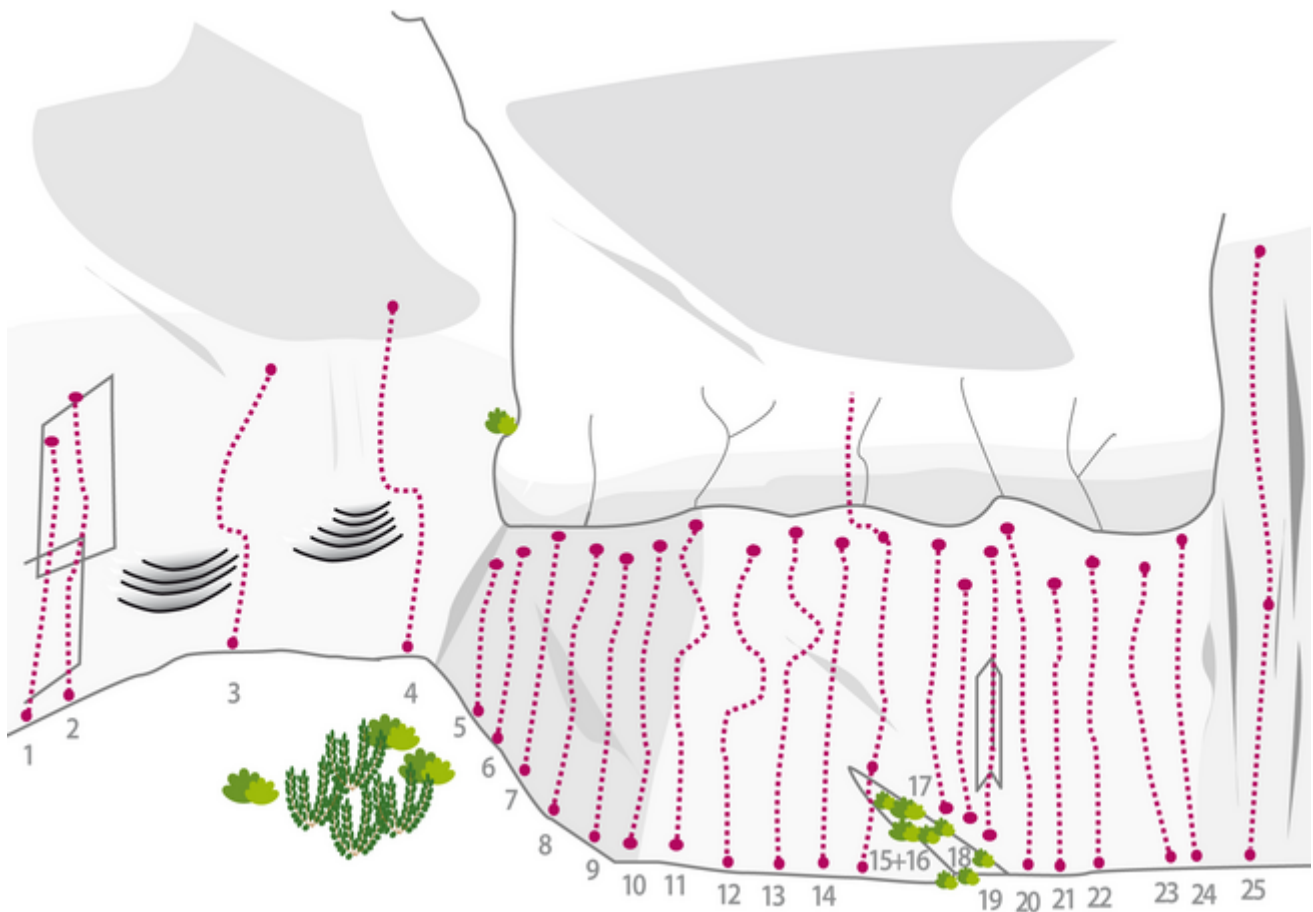

ÖTZTAL WINNEBACHSEE - KLEINKANADA

APPROACH

10 min. from Winnebachseehütte

APPROACH TIME

2 h 15 min - 2 h 30 min

KLEINKANADA

Nr.	Name	Grad	Länge
1	White Horse	5b	30.0 m
2	Cassiar	5b	30.0 m
3	Logan	5b	25.0 m
4	Columbia	5c	35.0 m
5	Banff	2	15.0 m
6	Jasper	2	18.0 m
7	Franklin	3	20.0 m
8	Cariboo	3	25.0 m
9	Alberta	4	25.0 m
10	Saskatchewan	4	25.0 m
11	Revelstoke	4	25.0 m
12	Purcell	4	25.0 m
13	Manitoba	4	25.0 m
14	Kootenay	3	25.0 m
15	Yoho	4	25.0 m
16	Glacier	5b	25.0 m

17	Waterton	4	25.0 m
18	Ontario	5a	25.0 m
19	Bugaboo		25.0 m
20	Quebec	4	25.0 m
21	Selkirk	5b	25.0 m
22	Monashe	6a	25.0 m
23	Yukon	3	25.0 m
24	Robson		26 m
25	Winnipeg 2SL.	5b	45.0 m

Climbers Paradise Tirol

Climbing and boulder in Tirol online - 15 tourist regions and more than 1.000 climbing possibilities on Climber's Paradise Tirol. All topos in print quality, including detailed information about grades, access and safety.