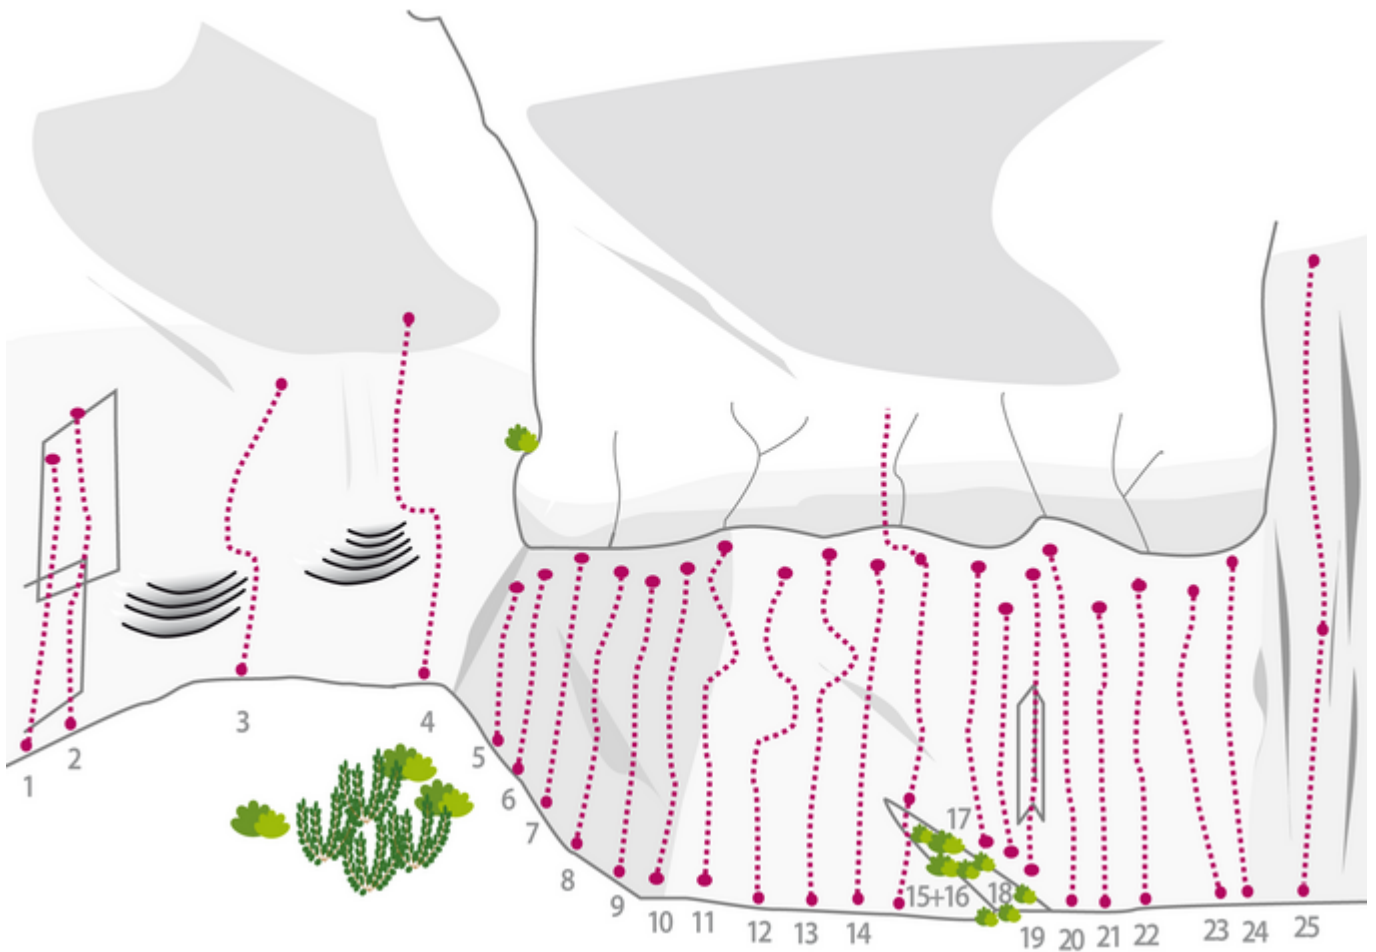

ÖTZTAL WINNEBACHSEE - KLEINKANADA

APPROACH

10 min. from Winnebachseehütte

APPROACH TIME

2 h 15 min - 2 h 30 min

KLEINKANADA

Nr.	Name	Grad	Länge
1	White Horse	5b	30.0 m
2	Cassiar	5b	30.0 m
3	Logan	5b	25.0 m
4	Columbia	5c	35.0 m
5	Banff	2	15.0 m
6	Jasper	2	18.0 m
7	Franklin	3	20.0 m
8	Cariboo	3	25.0 m
9	Alberta	4	25.0 m
10	Saskatchewan	4	25.0 m
11	Revelstoke	4	25.0 m
12	Purcell	4	25.0 m
13	Manitoba	4	25.0 m
14	Kootenay	3	25.0 m
15	Yoho	4	25.0 m
16	Glacier	5b	25.0 m

17	Waterton	4	25.0 m
18	Ontario	5a	25.0 m
19	Bugaboo		25.0 m
20	Quebec	4	25.0 m
21	Selkirk	5b	25.0 m
22	Monashe	6a	25.0 m
23	Yukon	3	25.0 m
24	Robson		26 m
25	Winnipeg 2SL.	5b	45.0 m

Climbers Paradise Tirol

Climbing and boulder in Tirol online - 15 tourist regions and more than 1.000 climbing possibilities on Climber's Paradise Tirol. All topos in print quality, including detailed information about grades, access and safety.