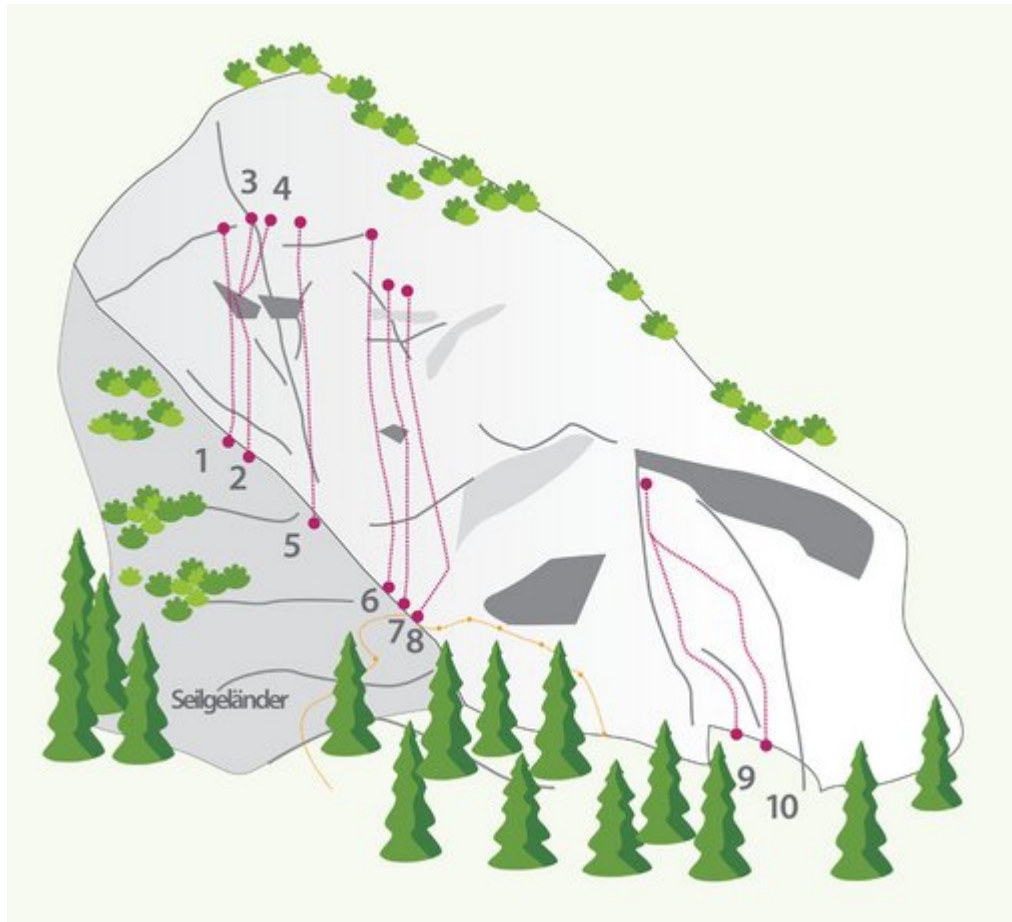

ÖTZTAL - TUMPEN / ARMELEN
SEKTOR TUMPEN / ARMELEN

APPROACH

20

APPROACH TIME

20 min

Nr.	Name	Grad	Länge
1	Rohrkrepierer	7b	20.0 m
2	Der Weg zum Granithimmel	7b	20.0 m
3	Bauchtanz	7c	20.0 m
4	Realitätsverweigerer	7c+	20.0 m
5	Siebenschläfer	8a	20.0 m

6	A gesunde Watschn	8b	20.0 m
7	Projekt 1		20.0 m
8	Projekt 2		20.0 m
9	der schwarze Schwan	8c	20.0 m
10	Fat Tail	8a	20.0 m

Climbers Paradise Tirol

Climbing and boulder in Tirol online - 15 tourist regions and more than 1.000 climbing possibilites on Climber's Paradise Tirol. All topos in print quality, including detailed information about grades, access and safety.