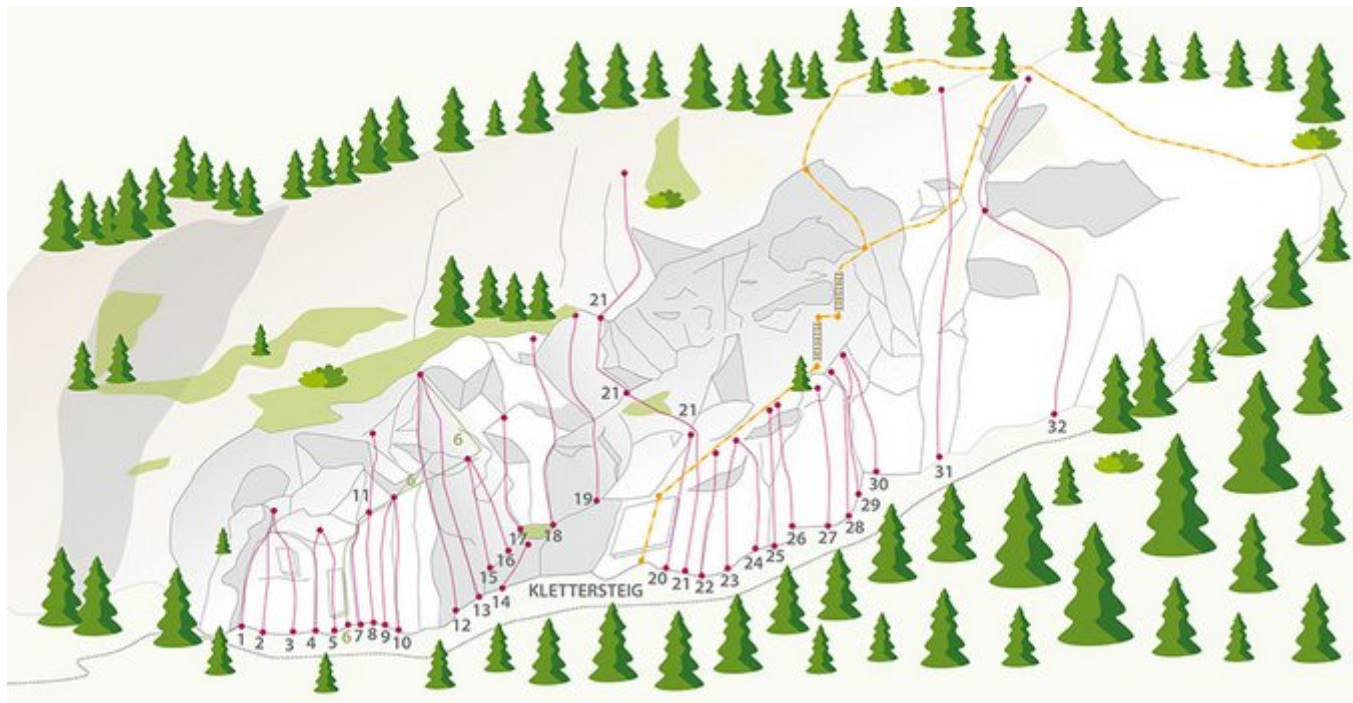

ÖTZTAL - SÖLDEN / MOOSALM SEKTOR SÖLDEN MOOSALM

APPROACH

20 min

APPROACH TIME

30 min

Nr.

Name

Grad

Länge

1	Qui	5c	12.0 m
2	Quo	6a	10.0 m
3	Qua	6a	10.0 m
4	Lu	5c	10.0 m
5	Hard Rock	6a+	8.0 m
6	Fiegl-Santner Weg 1. SL. (von drei)	6a	10.0 m
7	Do it	6b+	20.0 m
8	Boa	6a	15.0 m
9	Fingertips	6a+	15.0 m
10	Indian Summer	7a	15.0 m
11	Learning to Fly	7a	25.0 m
12	Pirouette Roof	7a+	25.0 m
13	Hold me short	6c	6.0 m
14	Easy Slab	3c	4.0 m
15	Dreams	6a+	8.0 m
16	Lips	5c	8.0 m
17	Crash	6c	15.0 m
18	Space	7a+	25.0 m
19	Dirty way	5c	20.0 m
20	Dumbo	3a	9.0 m
21	Bergführerweg 1.SL (von drei)	4a	20.0 m
22	S´Kantle	3a	10.0 m
23	Cinderella	3b	8.0 m

24	Benjamin Blümchen	3b	8.0 m
25	Peter Pan	3c	8.0 m
26	Pokemon	3b	10.0 m
27	Kleine Hexe	3b	20.0 m
28	Pocahontas	3b	20.0 m
29	Pumuckl	5c	10.0 m
30	Arielle	6a	8.0 m
31	Schlumpfine	5b	25 m
31	Karlinger Führe	6c	40.0 m
32	Theo Riml Gedenkweg 1.SL (von Zwei)	6a+	35.0 m

Climbers Paradise Tirol

Climbing and boulder in Tirol online - 15 tourist regions and more than 1.000 climbing possibilities on Climber's Paradise Tirol. All topos in print quality, including detailed information about grades, access and safety.