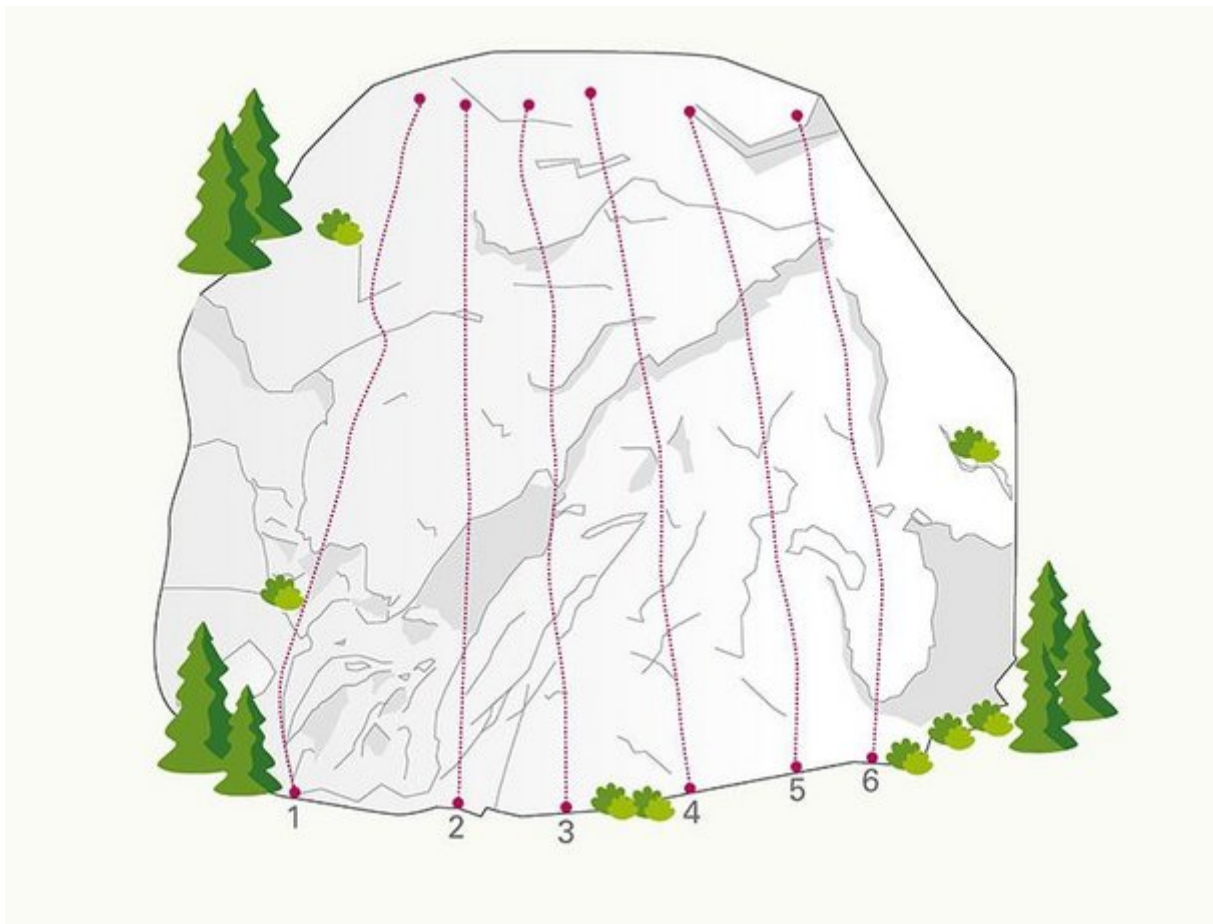

# ÖTZTAL SÖLDEN / FREIZEITARENA

**APPROACH**  
5

# FREIZEITARENA SÖLDEN

---

Nr.	Name	Grad	Länge
1	Conan	6c+	22.0 m
2	Affenstark	6b+	20.0 m
3	Not possible	7c	20.0 m
4	Bloody fingers	7a	20.0 m
5	On the edge	6a+	18.0 m
6	Easy way	5c	18.0 m

---

## Climbers Paradise Tirol

Climbing and boulder in Tirol online - 15 tourist regions and more than 1.000 climbing possibilities on Climber's Paradise Tirol. All topos in print quality, including detailed information about grades, access and safety.