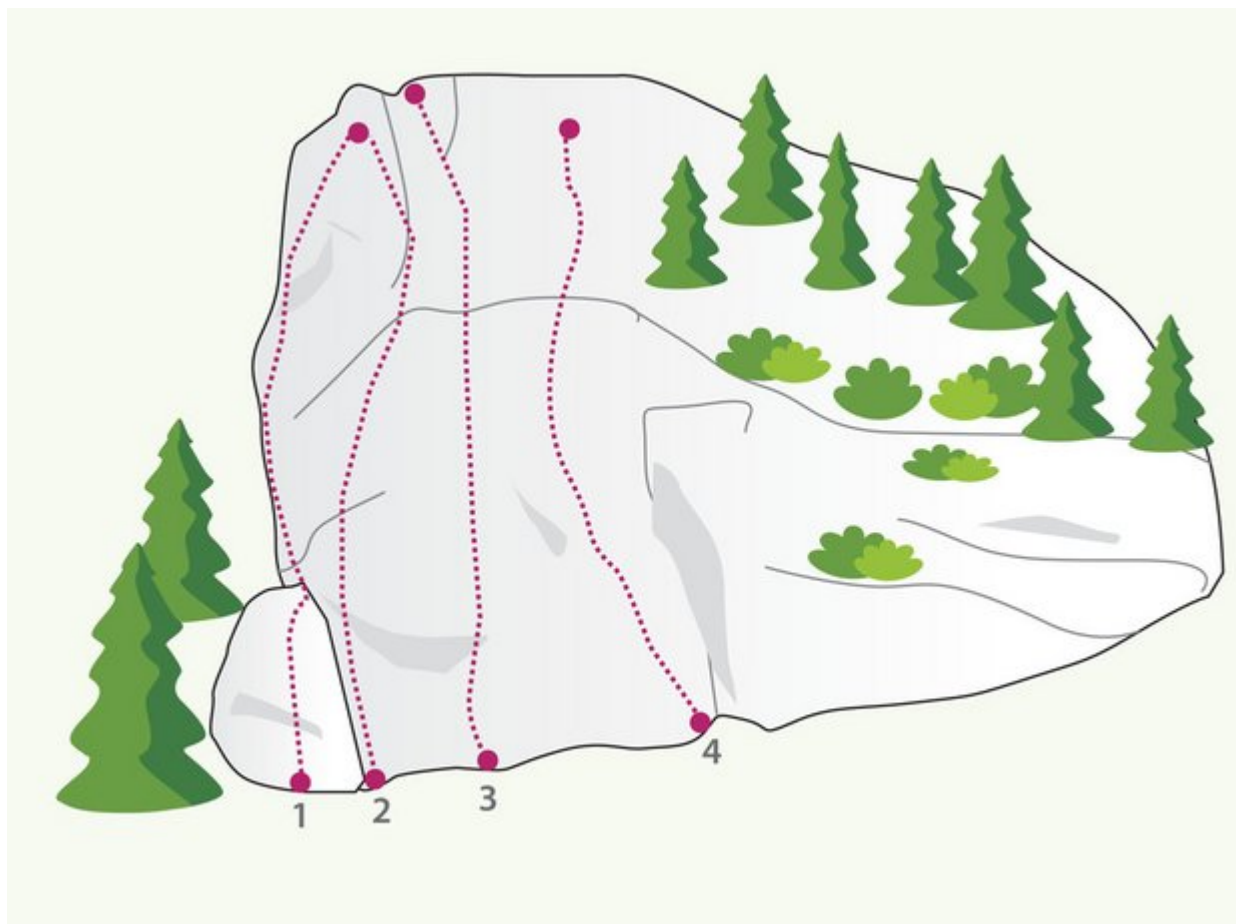

ÖTZTAL  
SAUTENS / RITZLERHOF

**APPROACH**

2 min

**APPROACH TIME**

2 min

## SAUTENS / RITZLERHOF

---

Nr.	Name	Grad	Länge
1	Schlemmer Riss	4c	12.0 m
2	Ritzlertraum	4c	15.0 m

3	R.A.M.B,	4a	15.0 m
4	Fuchsloch	4a	15.0 m

---

### Climbers Paradise Tirol

Climbing and boulder in Tirol online - 15 tourist regions and more than 1.000 climbing possibilites on Climber's Paradise Tirol. All topos in print quality, including detailed information about grades, access and safety.