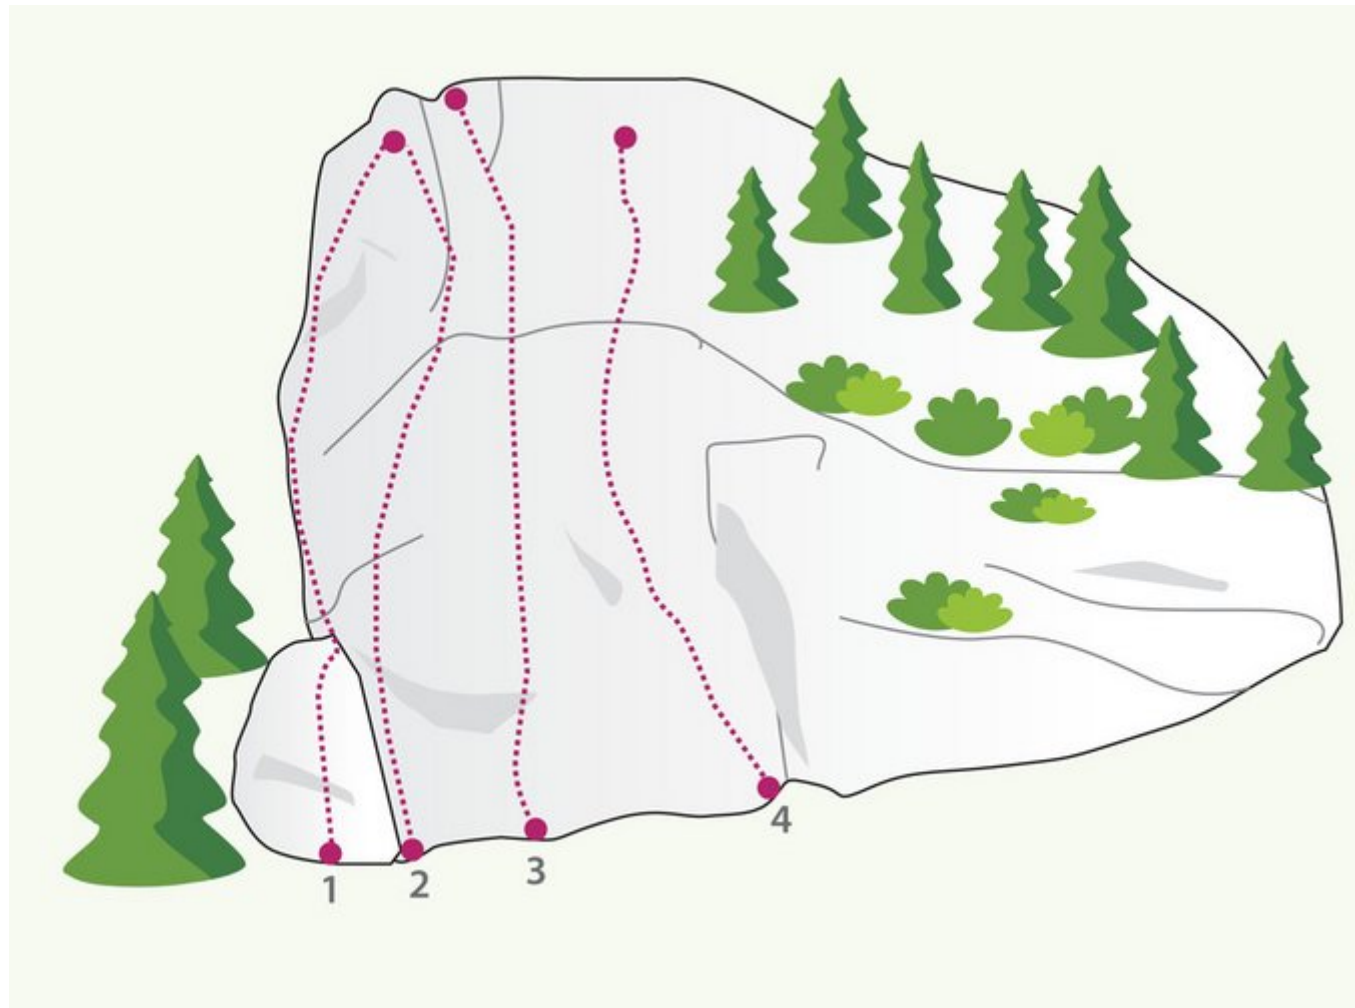

ÖTZTAL  
SAUTENS / RITZLERHOF

**APPROACH**

2 min

**APPROACH TIME**

2 min

## SAUTENS / RITZLERHOF

---

Nr.	Name	Grad	Länge
1	Schlemmer Riss	4c	12.0 m
2	Ritzlertraum	4c	15.0 m

3	R.A.M.B,	4a	15.0 m
4	Fuchsloch	4a	15.0 m

---

### Climbers Paradise Tirol

Climbing and boulder in Tirol online - 15 tourist regions and more than 1.000 climbing possibilites on Climber's Paradise Tirol. All topos in print quality, including detailed information about grades, access and safety.