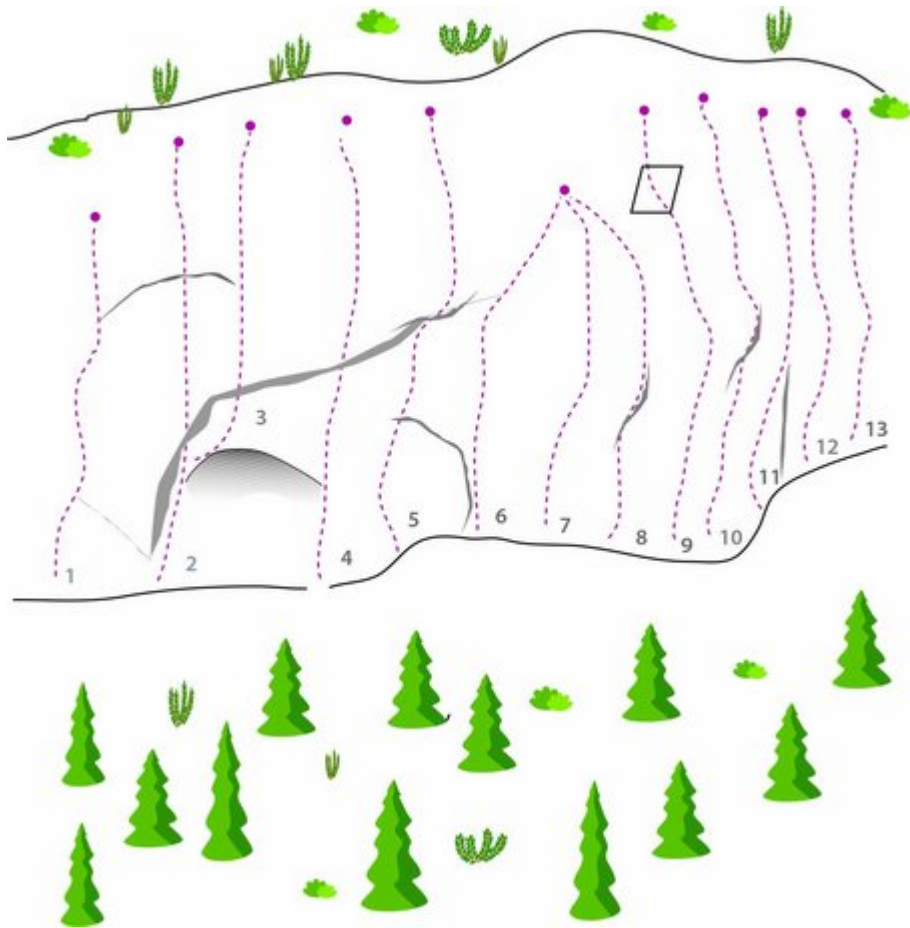

ÖTZTAL - SAUTENS / RAMMELSTEIN
SEKTOR SAUTENS / RAMMELSTEIN

APPROACH

2 Min

APPROACH TIME

1 min - 3 min

Nr.	Name	Grad	Länge
1	Welle	4b	10.0 m
2	Ikarus	5a	10.0 m
3	1,2,7	5b	12 m
4	Pustefix	5c	15 m
5	Herzrasen	6a	15 m

6	Ebis Tour	7b+	15.0 m
7	007	7a	15.0 m
8	Think Pink	7a	15.0 m
9	A Hit	6c+	15.0 m
10	Stille Zeit	6a	15.0 m
11	Bandltanz	5c+	15.0 m
12	Amsel	5c+	15.0 m
13	Ostern	5c	13.0 m

Climbers Paradise Tirol

Climbing and boulder in Tirol online - 15 tourist regions and more than 1.000 climbing possibilities on Climber's Paradise Tirol. All topos in print quality, including detailed information about grades, access and safety.