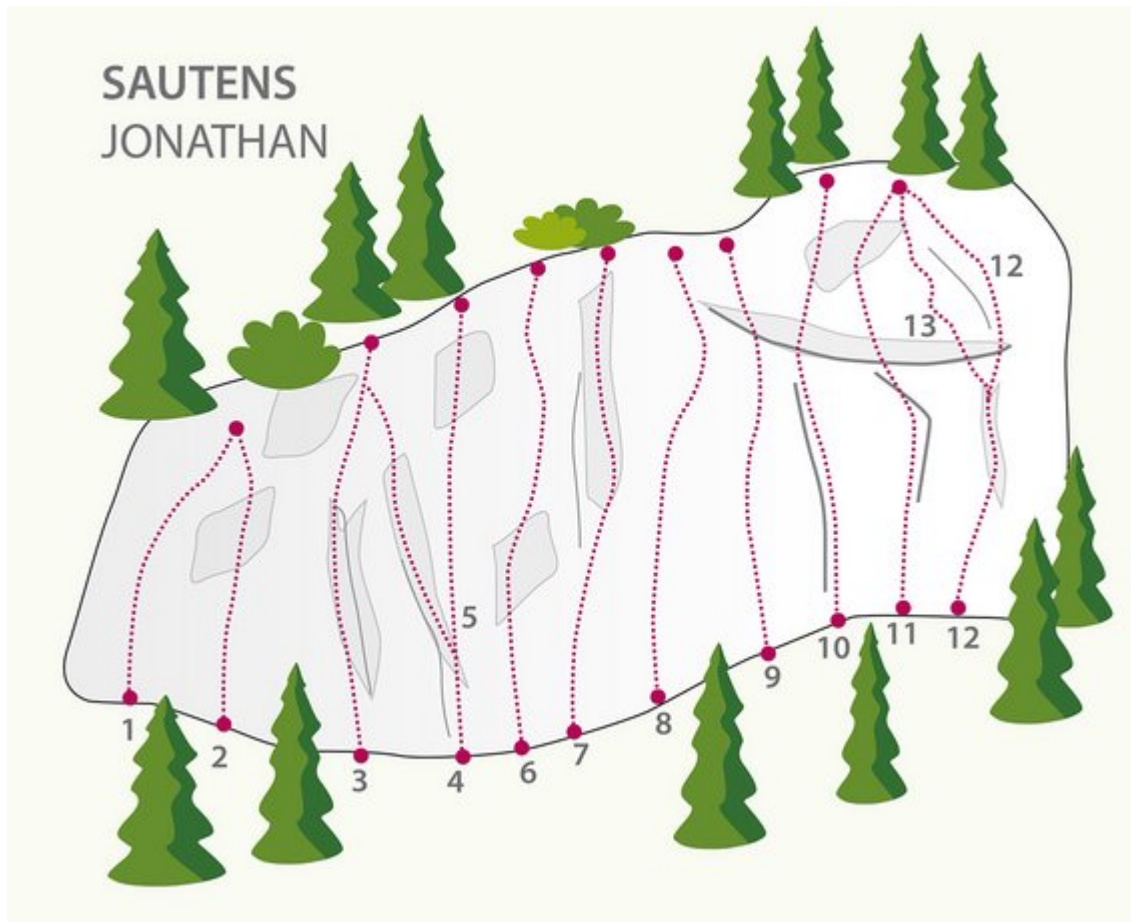

ÖTZTAL - SAUTENS / RAMMELSTEIN  
SEKTOR JONATHAN

**APPROACH**

2 Min

**APPROACH TIME**

1 min - 3 min

Nr.	Name	Grad	Länge
1	Elfenweg	4c	10 m
2	Zwei Mäuse	5a	10 m
3	Tiroler Bua	5b	15 m
4	Rebellin	6b	15 m
5	Jonathan	6a+	15 m

6	Reibeisen	6a+	15 m
7	Reise ins Glück	6a	15 m
8	Wadelbeißer	6a	15 m
9	Luftballon	6a+	15 m
10	Vogelnest	6c+	15 m
11	Kleiner Held	6a+	15 m
12	Feuerring	7a	15 m
13	Goldstück	7a	15 m

---

#### Climbers Paradise Tirol

Climbing and boulder in Tirol online - 15 tourist regions and more than 1.000 climbing possibilites on Climber's Paradise Tirol. All topos in print quality, including detailed information about grades, access and safety.