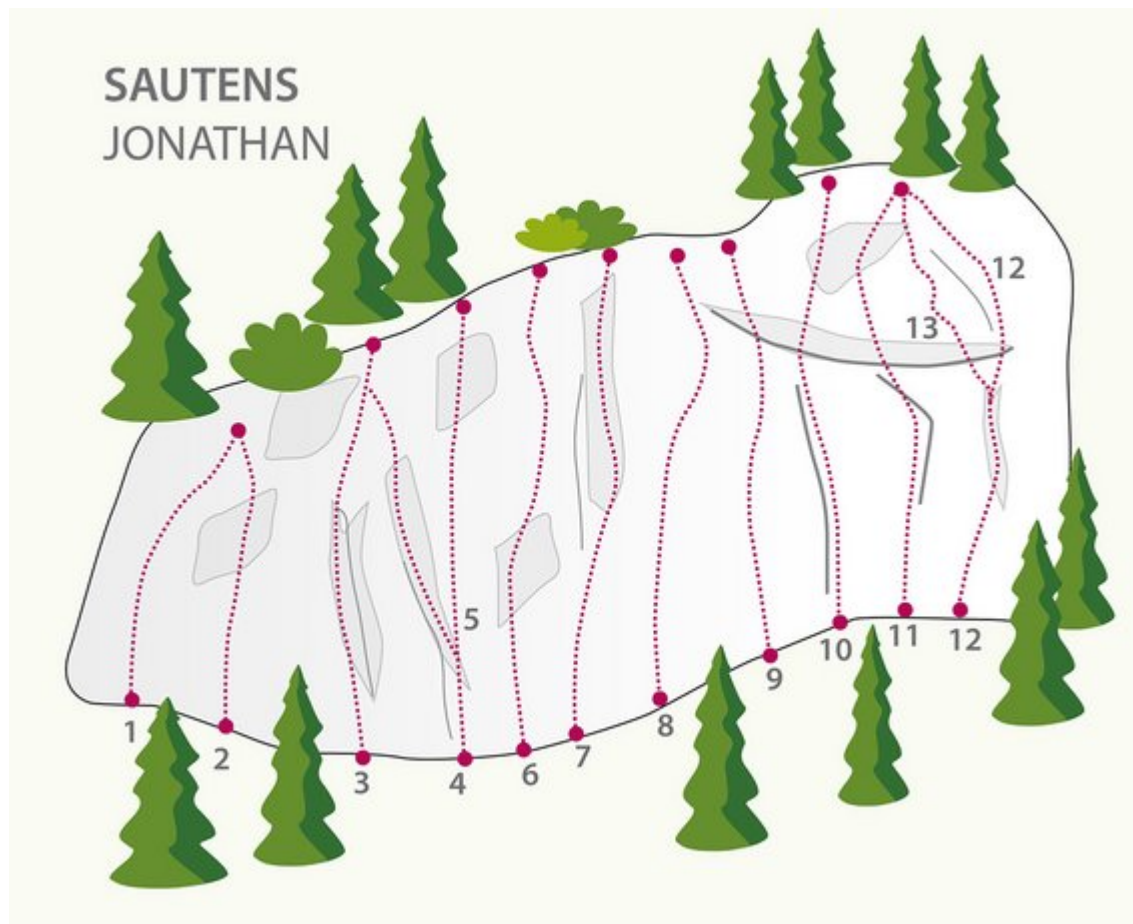

ÖTZTAL SAUTENS / RAMMELSTEIN

APPROACH
2 Min

APPROACH TIME
1 min - 3 min

SAUTENS / RAMMELSTEIN

Nr.	Name	Grad	Länge
1	Welle	4b	10.0 m
2	Ikarus	5a	10.0 m

3	1,2,7	5b	12 m
4	Pustefix	5c	15 m
5	Herzrasen	6a	15 m
6	Ebis Tour	7b+	15.0 m
7	007	7a	15.0 m
8	Think Pink	7a	15.0 m
9	A Hit	6c+	15.0 m
10	Stille Zeit	6a	15.0 m
11	Bandltanz	5c+	15.0 m
12	Amsel	5c+	15.0 m
13	Ostern	5c	13.0 m

JONATHAN

Nr.	Name	Grad	Länge
1	Elfenweg	4c	10 m
2	Zwei Mäuse	5a	10 m

3	Tiroler Bua	5b	15 m
4	Rebellin	6b	15 m
5	Jonathan	6a+	15 m
6	Reibeisen	6a+	15 m
7	Reise ins Glück	6a	15 m
8	Wadelbeißer	6a	15 m
9	Luftballon	6a+	15 m
10	Vogelnest	6c+	15 m
11	Kleiner Held	6a+	15 m
12	Feuerring	7a	15 m
13	Goldstück	7a	15 m

Climbers Paradise Tirol

Climbing and boulder in Tirol online - 15 tourist regions and more than 1.000 climbing possibilites on Climber's Paradise Tirol. All topos in print quality, including detailed information about grades, access and safety.