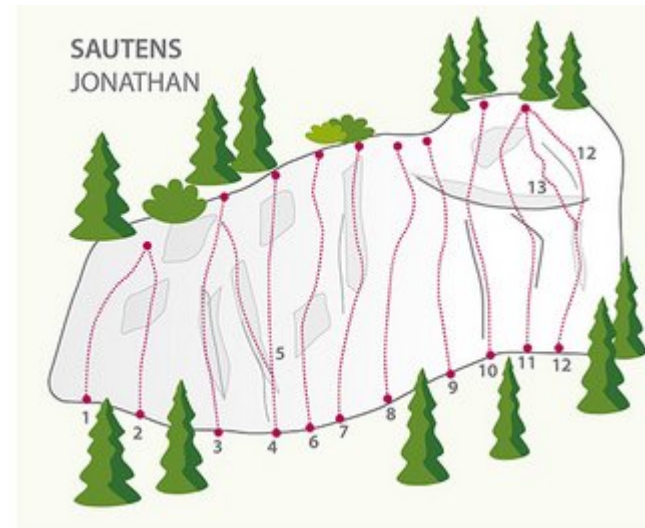

ÖTZTAL SAUTENS / RAMMELSTEIN

APPROACH
2 Min

APPROACH TIME
1 min - 3 min

SAUTENS / RAMMELSTEIN

Nr.	Name	Grad	Länge
1	Welle	4b	10.0 m
2	Ikarus	5a	10.0 m

3	1,2,7	5b	12 m
4	Pustefix	5c	15 m
5	Herzrasen	6a	15 m
6	Ebis Tour	7b+	15.0 m
7	007	7a	15.0 m
8	Think Pink	7a	15.0 m
9	A Hit	6c+	15.0 m
10	Stille Zeit	6a	15.0 m
11	Bandltanz	5c+	15.0 m
12	Amsel	5c+	15.0 m
13	Ostern	5c	13.0 m

JONATHAN

Nr.	Name	Grad	Länge
1	Elfenweg	4c	10 m
2	Zwei Mäuse	5a	10 m

3	Tiroler Bua	5b	15 m
4	Rebellin	6b	15 m
5	Jonathan	6a+	15 m
6	Reibeisen	6a+	15 m
7	Reise ins Glück	6a	15 m
8	Wadelbeißer	6a	15 m
9	Luftballon	6a+	15 m
10	Vogelnest	6c+	15 m
11	Kleiner Held	6a+	15 m
12	Feuerring	7a	15 m
13	Goldstück	7a	15 m

Climbers Paradise Tirol

Climbing and boulder in Tirol online - 15 tourist regions and more than 1.000 climbing possibilites on Climber's Paradise Tirol. All topos in print quality, including detailed information about grades, access and safety.