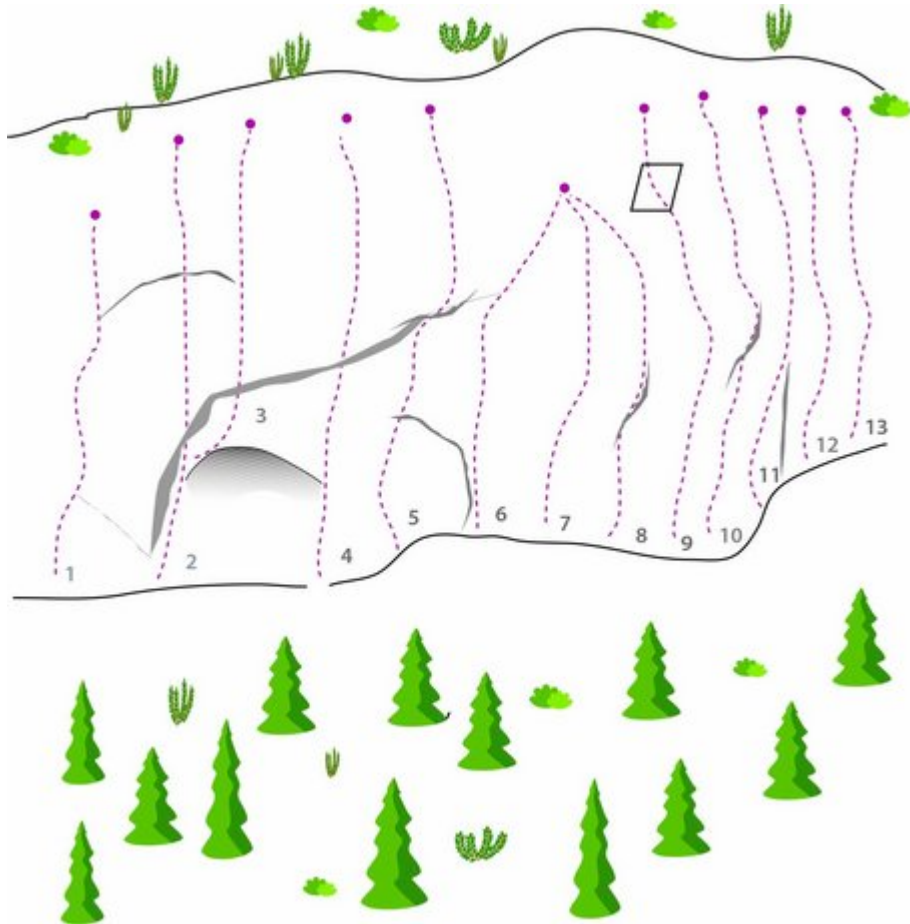

ÖTZTAL SAUTENS / RAMMELSTEIN

APPROACH
2 Min

APPROACH TIME
1 min - 3 min

SAUTENS / RAMMELSTEIN

Nr.	Name	Grad	Länge
1	Welle	4b	10.0 m
2	Ikarus	5a	10.0 m

3	1,2,7	5b	12 m
4	Pustefix	5c	15 m
5	Herzrasen	6a	15 m
6	Ebis Tour	7b+	15.0 m
7	007	7a	15.0 m
8	Think Pink	7a	15.0 m
9	A Hit	6c+	15.0 m
10	Stille Zeit	6a	15.0 m
11	Bandltanz	5c+	15.0 m
12	Amsel	5c+	15.0 m
13	Ostern	5c	13.0 m

JONATHAN

Nr.	Name	Grad	Länge
1	Elfenweg	4c	10 m
2	Zwei Mäuse	5a	10 m

3	Tiroler Bua	5b	15 m
4	Rebellin	6b	15 m
5	Jonathan	6a+	15 m
6	Reibeisen	6a+	15 m
7	Reise ins Glück	6a	15 m
8	Wadelbeißer	6a	15 m
9	Luftballon	6a+	15 m
10	Vogelnest	6c+	15 m
11	Kleiner Held	6a+	15 m
12	Feuerring	7a	15 m
13	Goldstück	7a	15 m

Climbers Paradise Tirol

Climbing and boulder in Tirol online - 15 tourist regions and more than 1.000 climbing possibilites on Climber's Paradise Tirol. All topos in print quality, including detailed information about grades, access and safety.