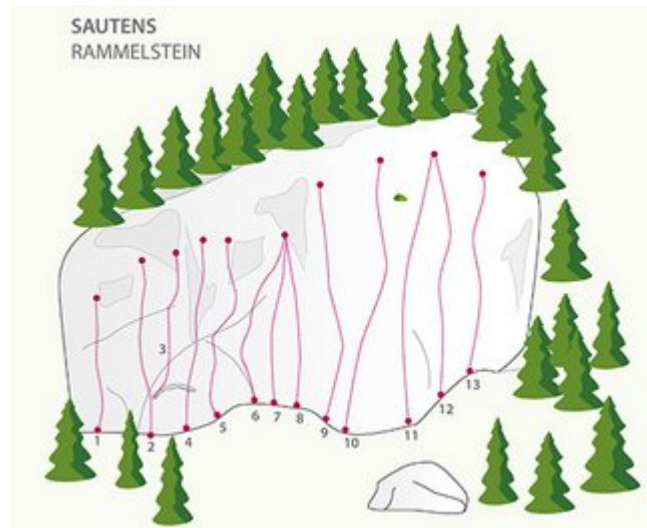

ÖTZTAL SAUTENS / RAMMELSTEIN

APPROACH
2 Min

APPROACH TIME
1 min - 3 min

SAUTENS / RAMMELSTEIN

Nr.	Name	Grad	Länge
1	Welle	4b	10.0 m
2	Ikarus	5a	10.0 m

3	1,2,7	5b	12 m
4	Pustefix	5c	15 m
5	Herzrasen	6a	15 m
6	Ebis Tour	7b+	15.0 m
7	007	7a	15.0 m
8	Think Pink	7a	15.0 m
9	A Hit	6c+	15.0 m
10	Stille Zeit	6a	15.0 m
11	Bandltanz	5c+	15.0 m
12	Amsel	5c+	15.0 m
13	Ostern	5c	13.0 m

JONATHAN

Nr.	Name	Grad	Länge
1	Elfenweg	4c	10 m
2	Zwei Mäuse	5a	10 m

3	Tiroler Bua	5b	15 m
4	Rebellin	6b	15 m
5	Jonathan	6a+	15 m
6	Reibeisen	6a+	15 m
7	Reise ins Glück	6a	15 m
8	Wadelbeißer	6a	15 m
9	Luftballon	6a+	15 m
10	Vogelnest	6c+	15 m
11	Kleiner Held	6a+	15 m
12	Feuerring	7a	15 m
13	Goldstück	7a	15 m

Climbers Paradise Tirol

Climbing and boulder in Tirol online - 15 tourist regions and more than 1.000 climbing possibilites on Climber's Paradise Tirol. All topos in print quality, including detailed information about grades, access and safety.