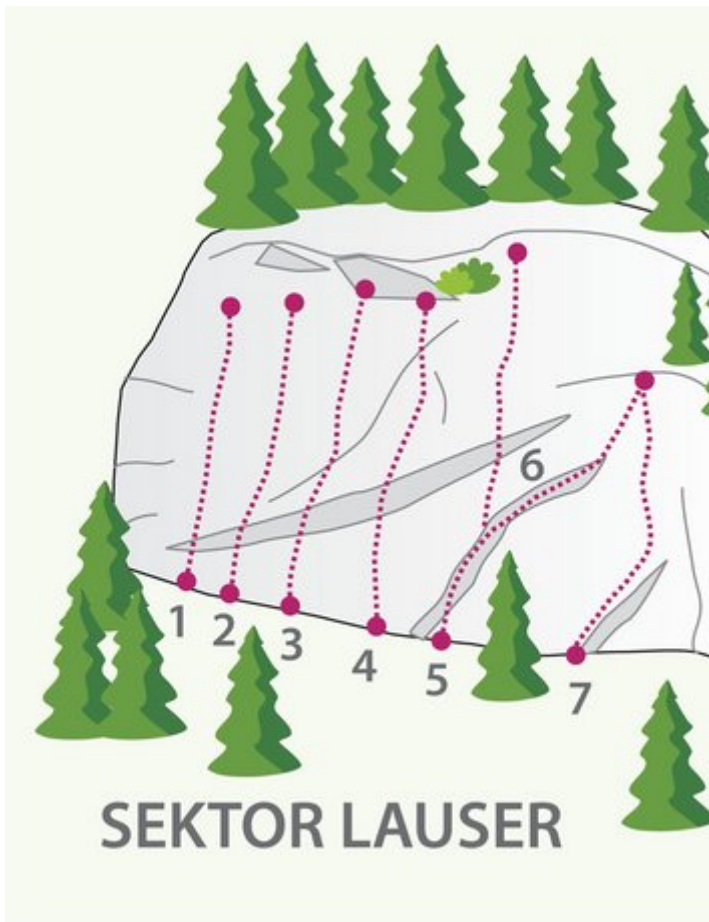

ÖTZTAL - OETZ SEKTOR OETZ SEKTOR LAUSER

APPROACH

1 min

APPROACH TIME

1 min - 5 min

Nr.	Name	Grad	Länge
1	Fidibus	3b	20.0 m
2	Schlumpf	3a	20.0 m
3	Maus	3c	20.0 m
4	Bandit	4a	20.0 m
5	Sonnelen	4c	20.0 m
6	Küken	3c	15.0 m
7	Lauser	5a	15.0 m

Climbers Paradise Tirol

Climbing and boulder in Tirol online - 14 tourist regions and more than 1.000 climbing possibilites on Climber's Paradise Tirol. All topos in print quality, including detailed information about grades, access and safety.