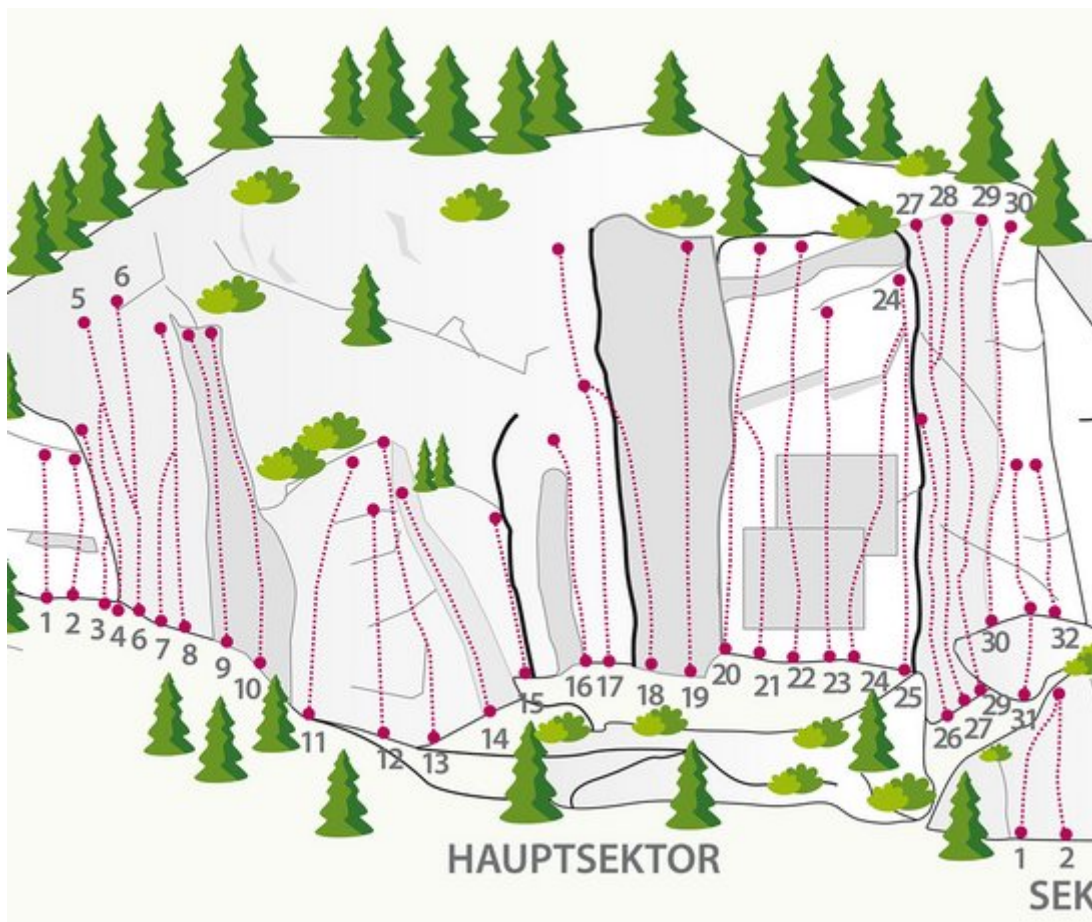

ÖTZTAL - OETZ SEKTOR OETZ HAUPTSEKTOR

APPROACH

1 min

APPROACH TIME

1 min - 5 min

Nr.	Name	Grad	Länge
1	Klein aber oho	6a	5.0 m
2	Flying Power	6a+	5.0 m
3	Filly	3a	5.0 m
4	Spätherbst	6b+	30.0 m
5	Flügel	6a+	30.0 m
6	Guater Haggen	6b	30.0 m
7	Amor	6a	30.0 m
8	Bizeps	6a	30.0 m
9	Kante	5b	20.0 m

10	Rampe	5c	20.0 m
11	Linke Wand	6a	20.0 m
12	Mittlere Wand	5a	18.0 m
13	Rechte Wand	5c	25.0 m
14	Dreier	3c	25.0 m
15	Gummi Fuzzi	6a+	15.0 m
16	Dr. Mabuse	6a	25.0 m
17	Schmidtchen-Schleicher	6b	30.0 m
18	Popey	6b	30.0 m
19	Rumti Tumti	6c	30.0 m
20	Harakiri	6a	30.0 m
21	Touch and go	6b+	20.0 m
22	Psycho	7a	30.0 m
23	Sturzflug	7a	20.0 m
24	Feuertanz	7b	20.0 m
25	Hokus Pokus	7a+	20.0 m
26	Game Over	6c+	20.0 m
27	Zwillingsriss	7b+	35.0 m
28	Variante	7c	35.0 m
29	Power come back	7a	30.0 m
30	Karl´s Kirchtage	6a	30.0 m
31	Freibier	6c+	7.0 m
32	Flop	7a+	7.0 m

Climbers Paradise Tirol

Climbing and boulder in Tirol online - 14 tourist regions and more than 1.000 climbing possibilities on Climber's Paradise Tirol. All topos in print quality, including detailed information about grades, access and safety.