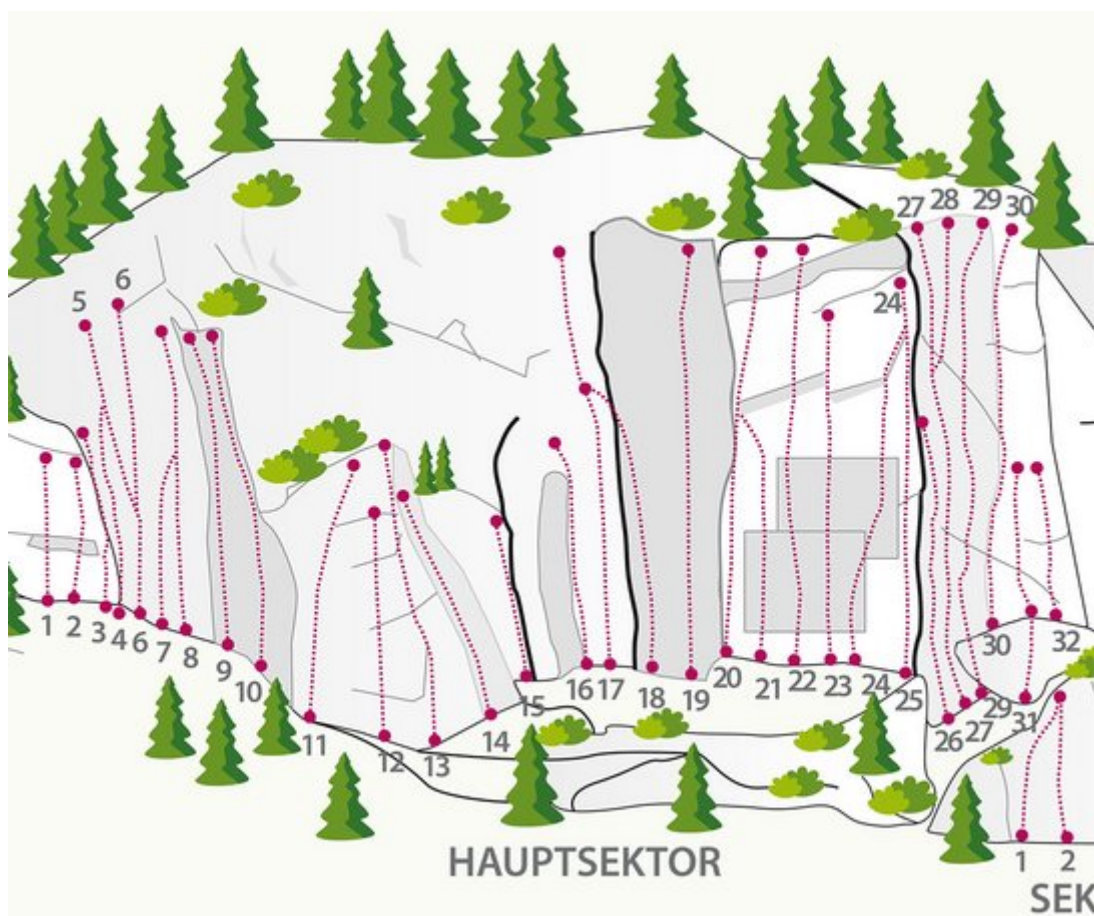

ÖTZTAL OETZ

APPROACH

1 min

APPROACH TIME

1 min - 5 min

OETZ SEKTOR LAUSER

Nr.	Name	Grad	Länge
1	Fidibus	3b	20.0 m
2	Schlumpf	3a	20.0 m
3	Maus	3c	20.0 m
4	Bandit	4a	20.0 m
5	Sonnellen	4c	20.0 m
6	Küken	3c	15.0 m
7	Lauser	5a	15.0 m

OETZ HAUPTSEKTOR

Nr.	Name	Grad	Länge
1	Klein aber oho	6a	5.0 m
2	Flying Power	6a+	5.0 m
3	Filly	3a	5.0 m
4	Spätherbst	6b+	30.0 m
5	Flügel	6a+	30.0 m
6	Guater Haggen	6b	30.0 m
7	Amor	6a	30.0 m
8	Bizeps	6a	30.0 m
9	Kante	5b	20.0 m
10	Rampe	5c	20.0 m
11	Linke Wand	6a	20.0 m
12	Mittlere Wand	5a	18.0 m
13	Rechte Wand	5c	25.0 m
14	Dreier	3c	25.0 m
15	Gummi Fuzzi	6a+	15.0 m
16	Dr. Mabuse	6a	25.0 m

17	Schmidtchen-Schleicher	6b	30.0 m
18	Popey	6b	30.0 m
19	Rumti Tumti	6c	30.0 m
20	Harakiri	6a	30.0 m
21	Touch and go	6b+	20.0 m
22	Psycho	7a	30.0 m
23	Sturzflug	7a	20.0 m
24	Feuertanz	7b	20.0 m
25	Hokus Pokus	7a+	20.0 m
26	Game Over	6c+	20.0 m
27	Zwillingsriss	7b+	35.0 m
28	Variante	7c	35.0 m
29	Power come back	7a	30.0 m
30	Karl´s Kirchtage	6a	30.0 m
31	Freibier	6c+	7.0 m
32	Flop	7a+	7.0 m

Climbers Paradise Tirol

Climbing and boulder in Tirol online - 14 tourist regions and more than 1.000 climbing possibilities on Climber's Paradise Tirol. All topos in print quality, including detailed information about grades, access and safety.