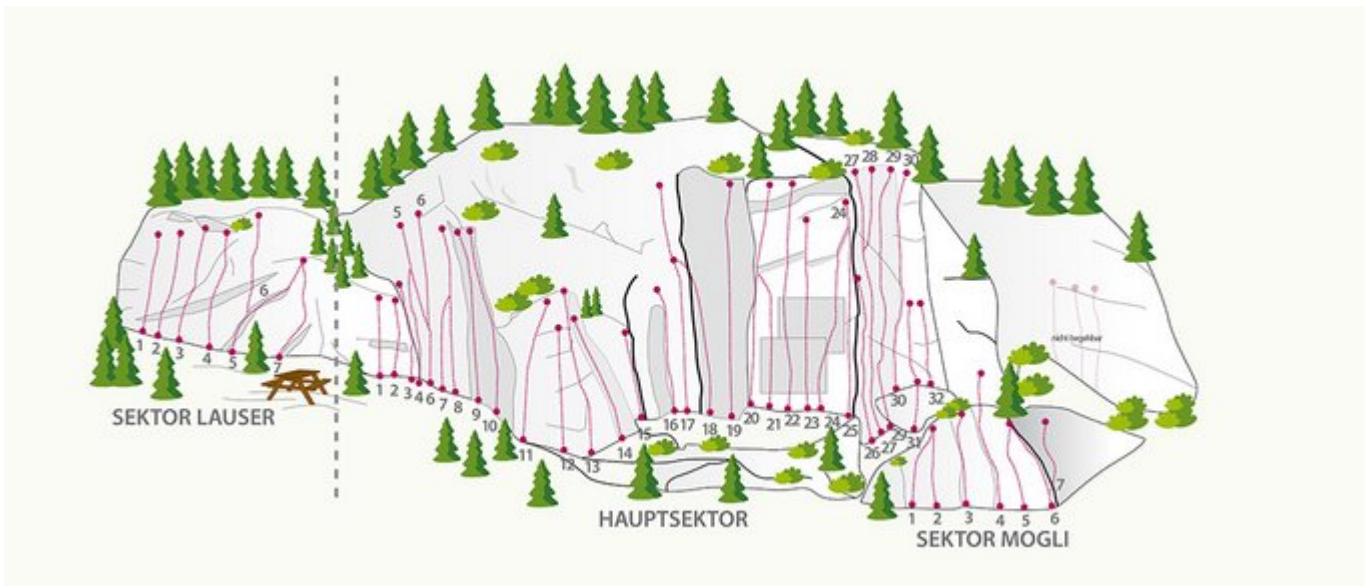

ÖTZTAL OETZ

APPROACH

1 min

APPROACH TIME

1 min - 5 min

OETZ SEKTOR LAUSER

Nr.	Name	Grad	Länge
1	Fidibus	3b	20.0 m
2	Schlumpf	3a	20.0 m
3	Maus	3c	20.0 m
4	Bandit	4a	20.0 m
5	Sonnellen	4c	20.0 m
6	Küken	3c	15.0 m
7	Lauser	5a	15.0 m

OETZ HAUPTSEKTOR

Nr.	Name	Grad	Länge
1	Klein aber oho	6a	5.0 m
2	Flying Power	6a+	5.0 m
3	Filly	3a	5.0 m
4	Spätherbst	6b+	30.0 m
5	Flügel	6a+	30.0 m
6	Guater Haggen	6b	30.0 m
7	Amor	6a	30.0 m
8	Bizeps	6a	30.0 m
9	Kante	5b	20.0 m
10	Rampe	5c	20.0 m
11	Linke Wand	6a	20.0 m
12	Mittlere Wand	5a	18.0 m
13	Rechte Wand	5c	25.0 m
14	Dreier	3c	25.0 m
15	Gummi Fuzzi	6a+	15.0 m
16	Dr. Mabuse	6a	25.0 m

17	Schmidtchen-Schleicher	6b	30.0 m
18	Popey	6b	30.0 m
19	Rumti Tumti	6c	30.0 m
20	Harakiri	6a	30.0 m
21	Touch and go	6b+	20.0 m
22	Psycho	7a	30.0 m
23	Sturzflug	7a	20.0 m
24	Feuertanz	7b	20.0 m
25	Hokus Pokus	7a+	20.0 m
26	Game Over	6c+	20.0 m
27	Zwillingsriss	7b+	35.0 m
28	Variante	7c	35.0 m
29	Power come back	7a	30.0 m
30	Karl´s Kirchtage	6a	30.0 m
31	Freibier	6c+	7.0 m
32	Flop	7a+	7.0 m

Climbers Paradise Tirol

Climbing and boulder in Tirol online - 14 tourist regions and more than 1.000 climbing possibilities on Climber's Paradise Tirol. All topos in print quality, including detailed information about grades, access and safety.