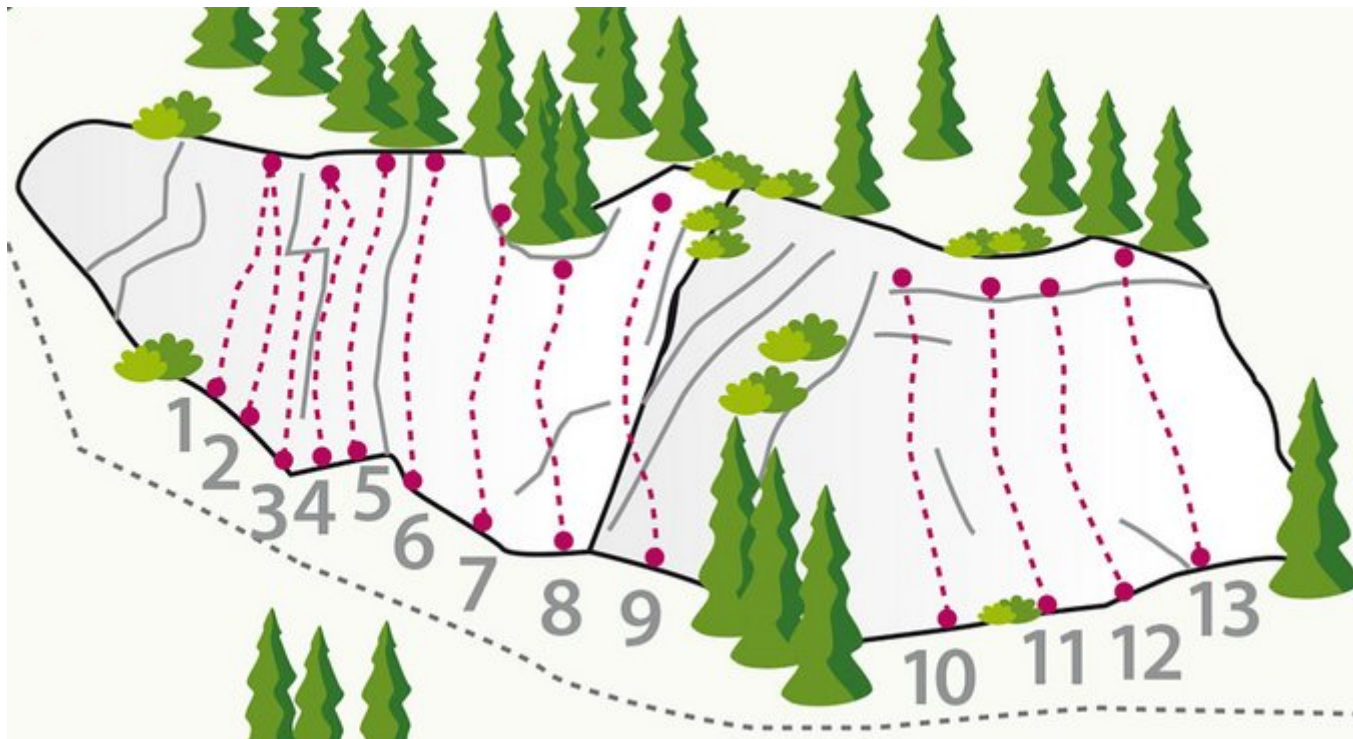

# ÖTZTAL - OBERGURGL KG ZIRBENWALD SEKTOR OBERGURGL ZIRBENWALD / SEKTOR 2

## APPROACH

20

## APPROACH TIME

20 min - 30 min

<b>Nr.</b>	<b>Name</b>	<b>Grad</b>	<b>Länge</b>
1	Zirm	4a	6.0 m
2	Klupa	4a	6.0 m
3	Kantle	4a	6.0 m
4	Kanta	6b+	10.0 m
5	Geb Heb	6c+	8.0 m
6	Geb Zug	6a+	8.0 m
7	Nene	6a+	8.0 m
8	Nale	5b	8.0 m
9	Fleims	5a	20.0 m
10	Gurgler Georg	4c	10.0 m
11	David	5c	10.0 m
12	Heidi	4b	10.0 m
13	Schrofen Nagele	3b	10.0 m

#### Climbers Paradise Tirol

Climbing and boulder in Tirol online - 15 tourist regions and more than 1.000 climbing possibilities on Climber's Paradise Tirol. All topos in print quality, including detailed information about grades, access and safety.