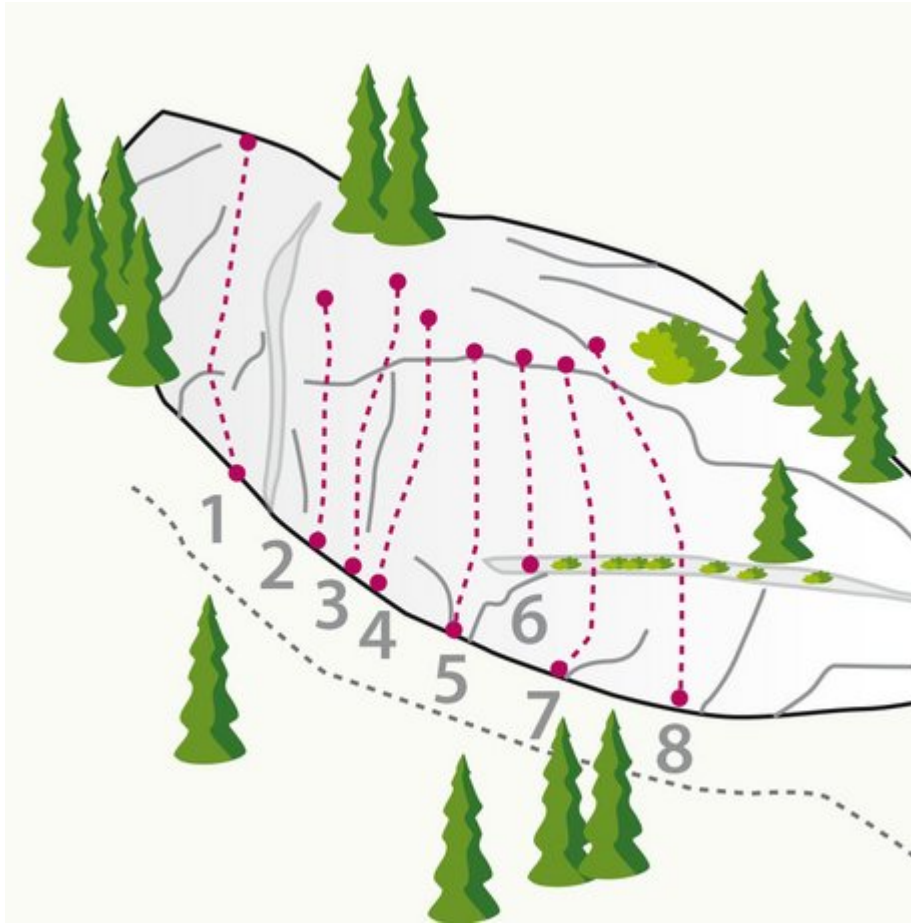

ÖTZTAL - OBERGURGL KG ZIRBENWALD  
SEKTOR OBERGURGL ZIRBENWALD / SEKTOR 1

**APPROACH**

20

**APPROACH TIME**

20 min - 30 min

Nr.	Name	Grad	Länge
1	Blalle	3c	12.0 m
2	Laggl	5a+	12.0 m
3	Ribispiaz	4c	12.0 m
4	Hale Heit	5b	12.0 m
5	Kein Bier vor 4	4a	12.0 m

6	Marlene	4c	8.0 m
7	Laura	4b	12.0 m
8	Brosar	3b	12.0 m

---

### Climbers Paradise Tirol

Climbing and boulder in Tirol online - 15 tourist regions and more than 1.000 climbing possibilites on Climber's Paradise Tirol. All topos in print quality, including detailed information about grades, access and safety.