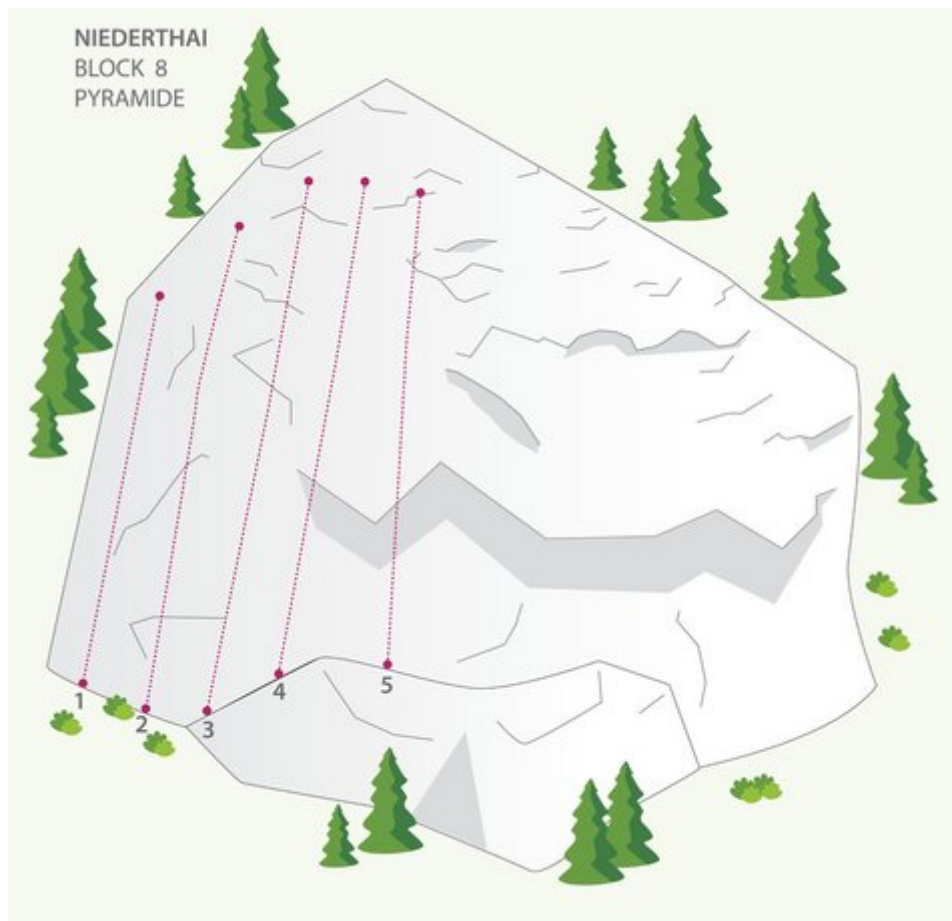

## ÖTZTAL - NIEDERTHAL SEKTOR BLOCK 8\_PYRAMIDE

### APPROACH

10 min

Nr.	Name	Grad	Länge
1	Rogger Rabbit	5c	8.0 m
2	Nintendo	6a	9.0 m
3	Lucky Luke	6b+	11.0 m
4	Renegade	7a+	12.0 m
5	Legolas	7b+	12.0 m

Climbers Paradise Tirol

Climbing and boulder in Tirol online - 15 tourist regions and more than 1.000 climbing possibilities on Climber's Paradise Tirol. All topos in print quality, including detailed information about grades, access and safety.