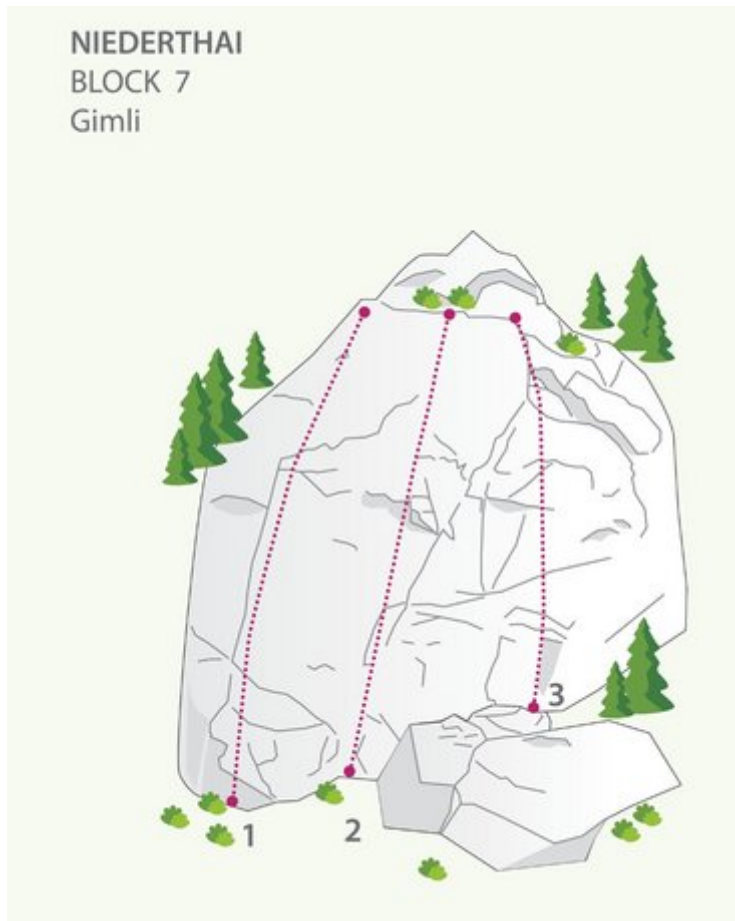

## APPROACH

10 min

Nr.	Name	Grad	Länge
1	Sauron	7c+	10.0 m
2	Gimli	7c	10.0 m
3	Auf zum Schwur	7a	10.0 m

Climbers Paradise Tirol

Climbing and boulder in Tirol online - 15 tourist regions and more than 1.000 climbing possibilities on Climber's Paradise Tirol. All topos in print quality, including detailed information about grades, access and safety.