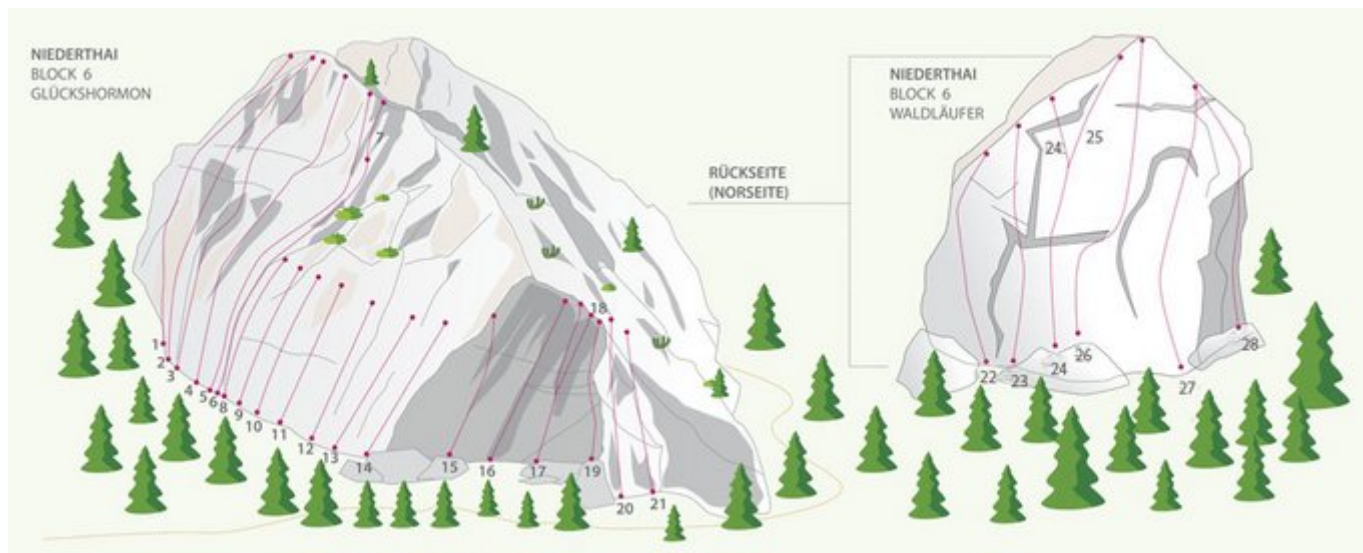

ÖTZTAL - NIEDERTHAL SEKTOR BLOCK 6_GLÜCKSHORMON & WALDLÄUFER

APPROACH

10 min

Nr.	Name	Grad	Länge
1	Blick ins Tal	6b+	35.0 m
2	Abendstimmung	6c	35.0 m
3	A schians Platzl	6c+	35.0 m
4	Dezemberweg	6b+	35.0 m
5	Ötztalgeheimnis	6c	35.0 m
6	Doodle Jump	7c	25.0 m
7	Little Snitch	8b/8b+	12.0 m
8	The Clash	7c	8.0 m
9	Gameboy	6a	8.0 m
10	Mama Mia	6c	8.0 m
11	Rocky	6c	8.0 m
12	Plattfuß	7a	8.0 m
13	Musikantenstadl	7a	8.0 m
14	Mini Zib	6c	8.0 m
15	7-Up	8c	10.0 m
16	Glückshormon	8b+	15.0 m
17	Putzteufel	6c+	18.0 m

18	Auenland	7a	18.0 m
19	Mocca	6b+	17.0 m
20	Cafe Noir	6b	15.0 m
21	Cappuccino	6a	10.0 m
22	Oman Calling	8b	12.0 m
23	Gollum	8a	20.0 m
24	Gondor	8c	22.0 m
25	Mordor	8c+/9a	22.0 m
26	Waldläufer	8c	18.0 m
27	Moria	8c	22.0 m
28	Minas Morgul	8a+	22.0 m

Climbers Paradise Tirol

Climbing and boulder in Tirol online - 15 tourist regions and more than 1.000 climbing possibilities on Climber's Paradise Tirol. All topos in print quality, including detailed information about grades, access and safety.