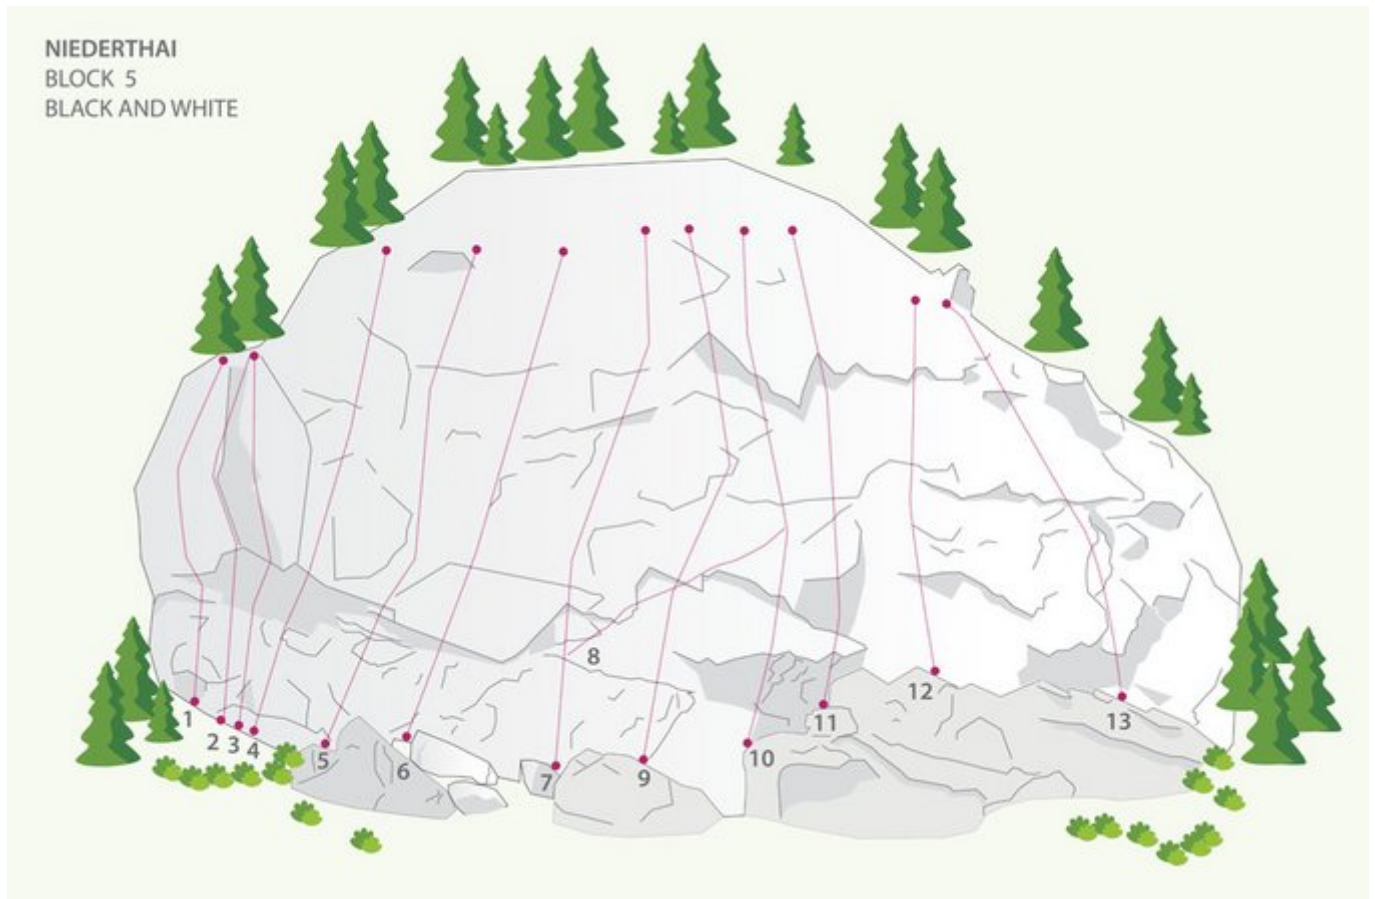

ÖTZTAL - NIEDERTHAL SEKTOR BLOCK 5_BLACK AND WHITE

APPROACH

10 min

Nr.	Name	Grad	Länge
1	Herzblatt	6a	10.0 m
2	Zapfenstreich		11.0 m
3	Cést la vie	8a+	12.0 m
4	Mirage	7c	12.0 m
5	Ötztal Express	7c	12.0 m
6	Adam Riese	7b	12.0 m
7	Zwergentod	7a+	12.0 m
8	Riss-Variante	6b+	12.0 m
9	Dirty Dancing	7c	12.0 m
10	Joyride	7a+	12.0 m
11	Black and White	6b+	12.0 m

12	Taboo	6c+	10.0 m
13	Greenpeace	6a	10.0 m

Climbers Paradise Tirol

Climbing and boulder in Tirol online - 15 tourist regions and more than 1.000 climbing possibilities on Climber's Paradise Tirol. All topos in print quality, including detailed information about grades, access and safety.