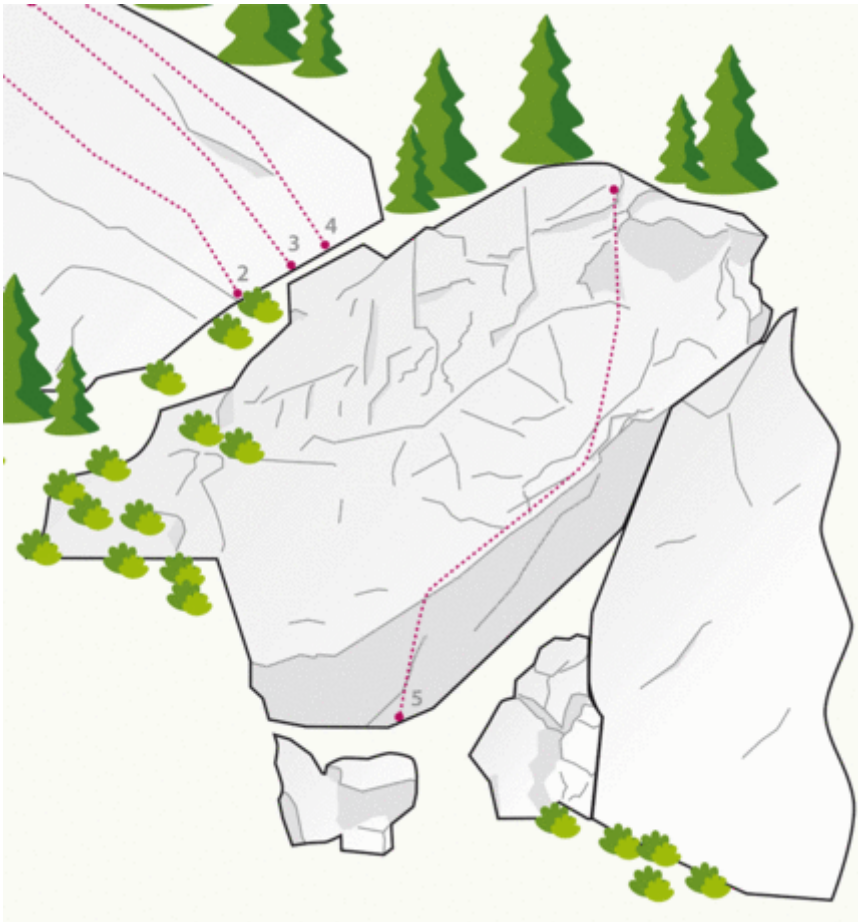

ÖTZTAL - NIEDERTHAL SEKTOR BLOCK 4_BLACK AND WHITE

APPROACH

10 min

| Nr. | Name | Grad | Länge |
|-----|------|------|--------|
| 5 | Lupo | 7b | 12.0 m |

Climbers Paradise Tirol

Climbing and boulder in Tirol online - 15 tourist regions and more than 1.000 climbing possibilities on Climber's Paradise Tirol. All topos in print quality, including detailed information about grades, access and safety.