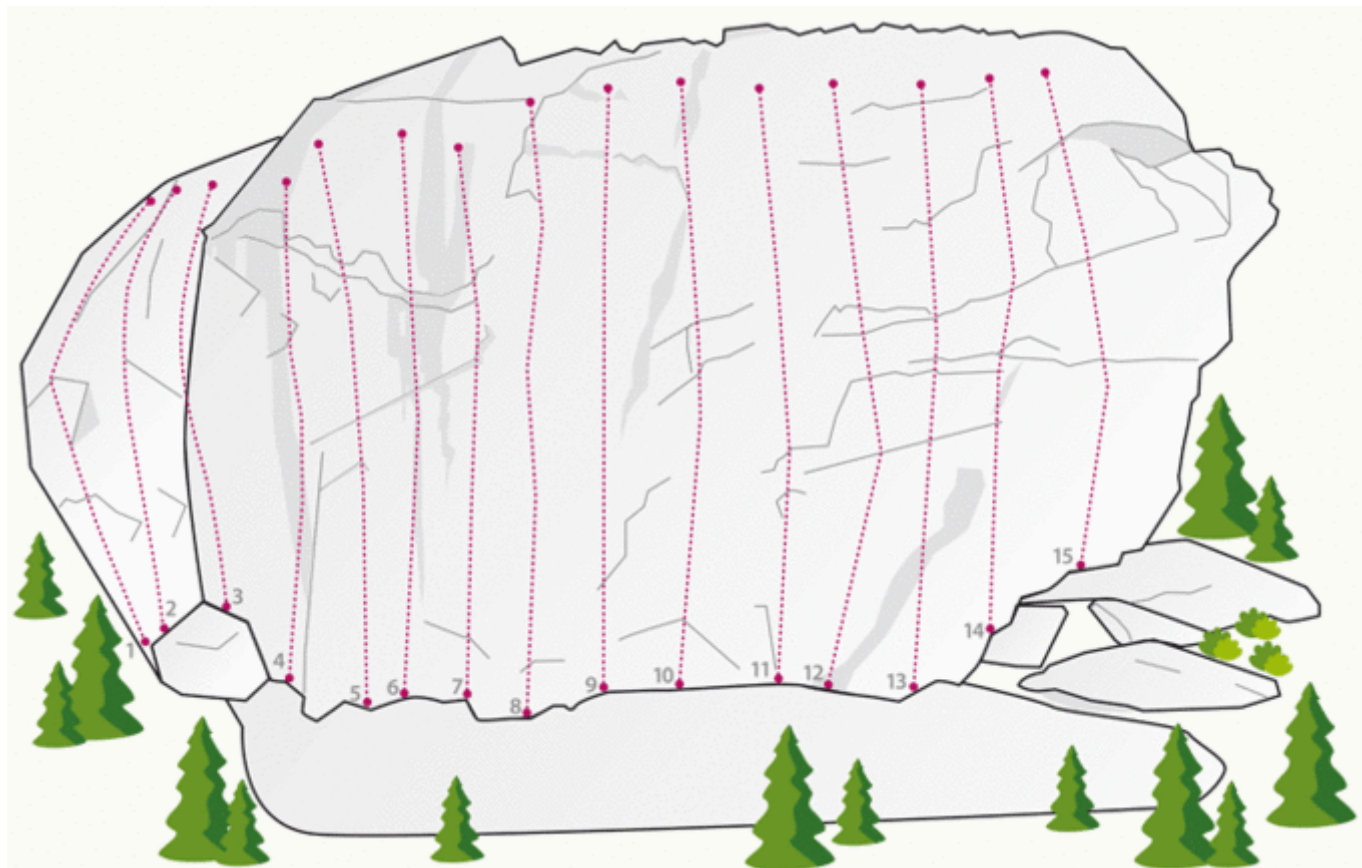

## ÖTZTAL - NIEDERTHAL SEKTOR BLOCK 2\_STEILER BLOCK

### APPROACH

10 min

Nr.	Name	Grad	Länge
1	Schwupp di wupp	6a	10.0 m
2	Schmusebär	6c	12.0 m
3	Take a Look	7a+	12.0 m
5	One night stand	8c+	12.0 m
6	In memo Reini	8c	14.0 m
7	Dopingprobe	8a	14.0 m
8	Masada	8b	14.0 m
9	Wargames	8a+	14.0 m
10	Twilight Zone	8a	14.0 m
11	Fiasko	7c+	13.0 m
12	Akku leer	7a+	12.0 m
12	Magic Mushrooms	7c	13.0 m

14	Matta Hari	7c+	12.0 m
15	Linksausleger	7c	6.0 m
15	Schmutzfuß	7a+	10.0 m

---

### Climbers Paradise Tirol

Climbing and boulder in Tirol online - 15 tourist regions and more than 1.000 climbing possibilites on Climber's Paradise Tirol. All topos in print quality, including detailed information about grades, access and safety.