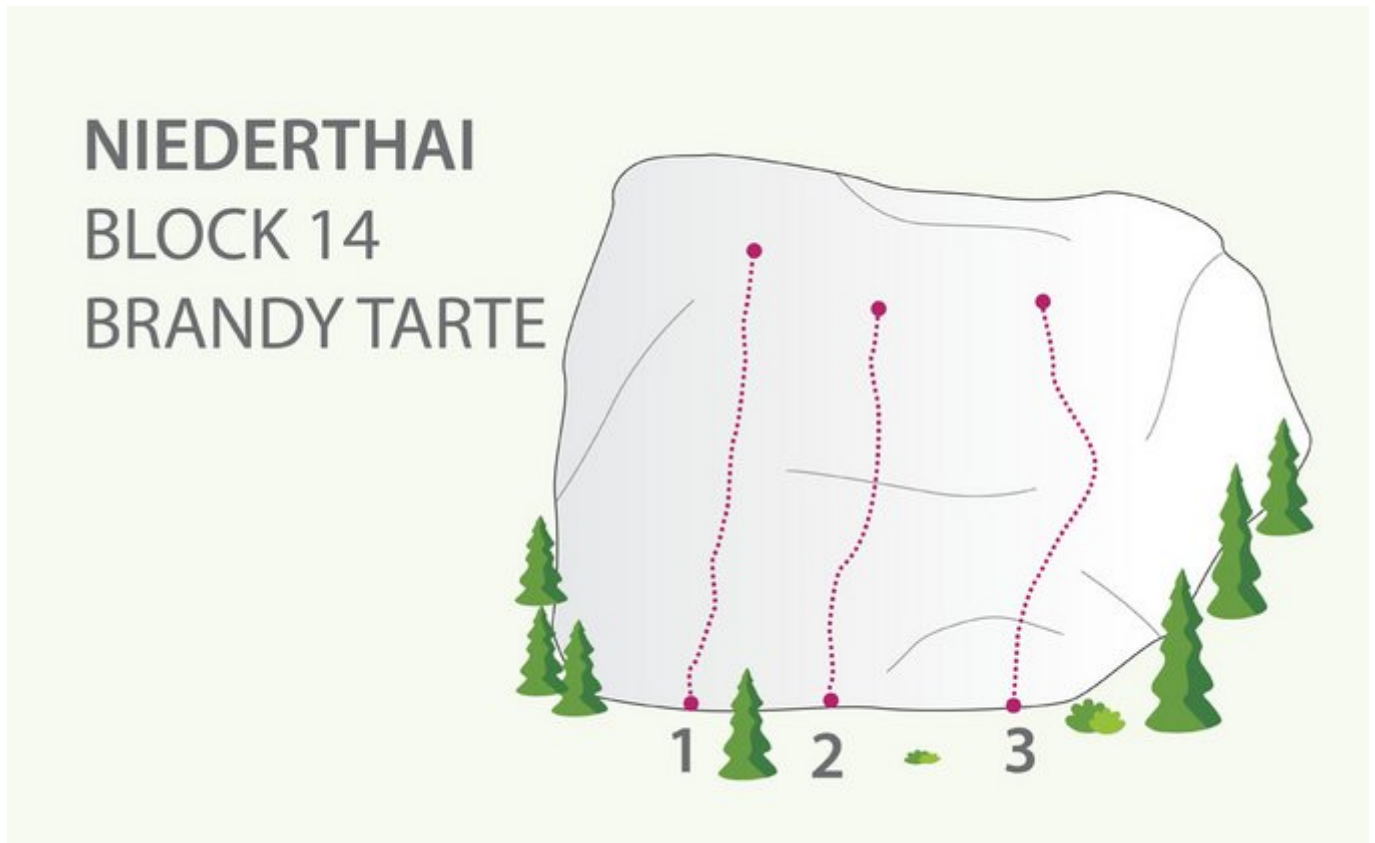

ÖTZTAL - NIEDERTHAL
SEKTOR BLOCK 14 / BRANDY DART

APPROACH

10 min

Nr.	Name	Grad	Länge
1	Selbsbetrug	7c	12.0 m
2	Don Pedro	8c+	12.0 m
3	Brandy Tarte	8c/+	12.0 m

Climbers Paradise Tirol

Climbing and boulder in Tirol online - 15 tourist regions and more than 1.000 climbing possibilities on Climber's Paradise Tirol. All topos in print quality, including detailed information about grades, access and safety.