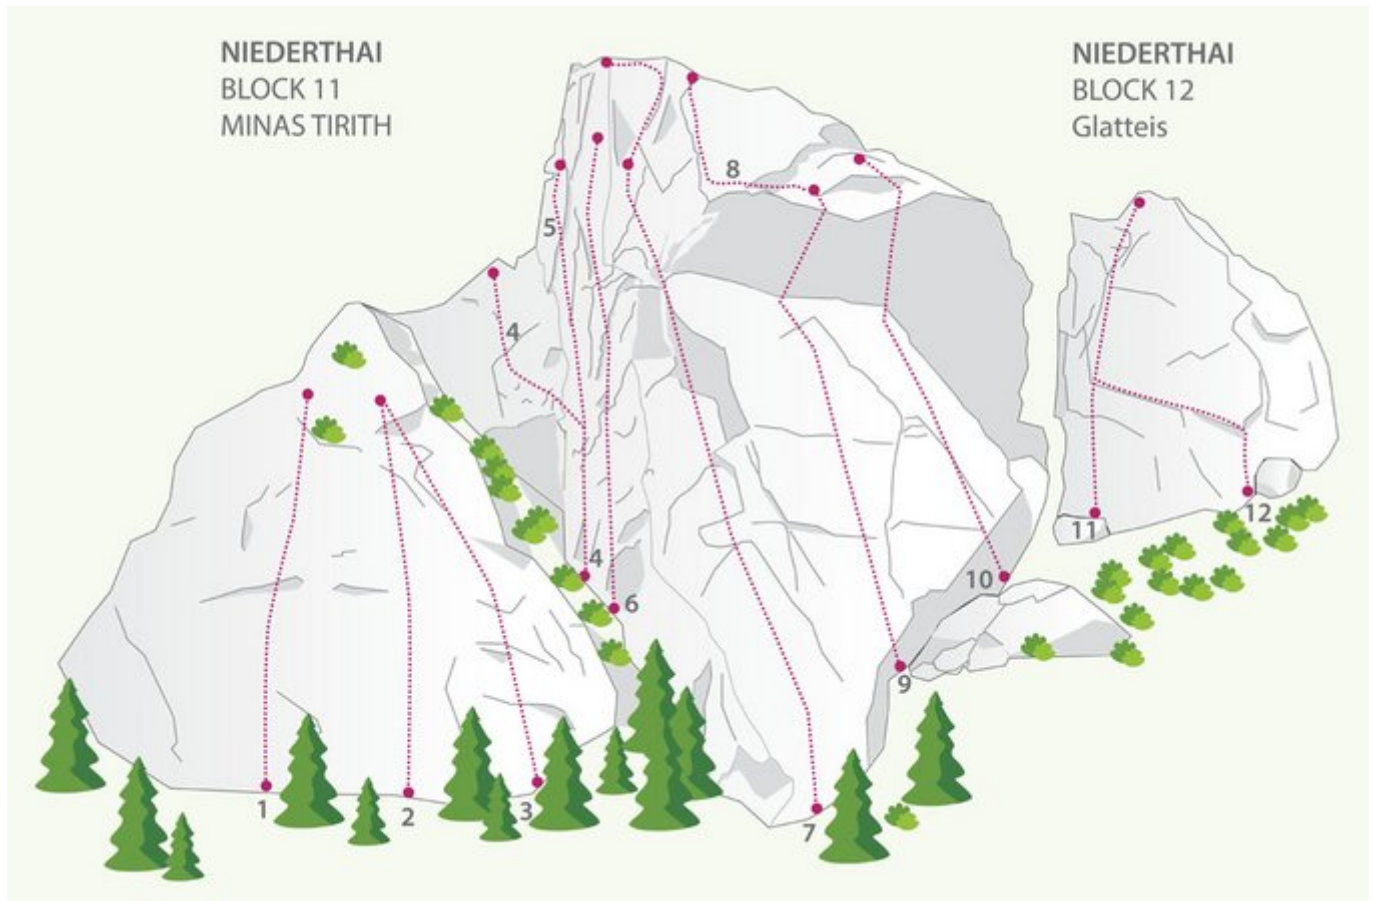

# ÖTZTAL - NIEDERTHAL SEKTOR BLOCK 11\_MINAS TIRITH & GLATTEIS

## APPROACH

10 min

Nr.	Name	Grad	Länge
1	Adonis	7b+	14.0 m
2	Surprise	6c+	14.0 m
3	Barberix	6c	14.0 m
4	Uno	7c+	22.0 m
5	Mooskopf	7b+	22.0 m
6	Le Miracle	7b	22.0 m
7	Minas Tirith	8b+	24.0 m
8	Passport 2 Honesty	8c	20.0 m
9	Adrenalin	7b	8.0 m
10	Landler	7a	12.0 m
11	Kugeltarzan	6b+	12.0 m

### Climbers Paradise Tirol

Climbing and boulder in Tirol online - 15 tourist regions and more than 1.000 climbing possibilites on Climber's Paradise Tirol. All topos in print quality, including detailed information about grades, access and safety.