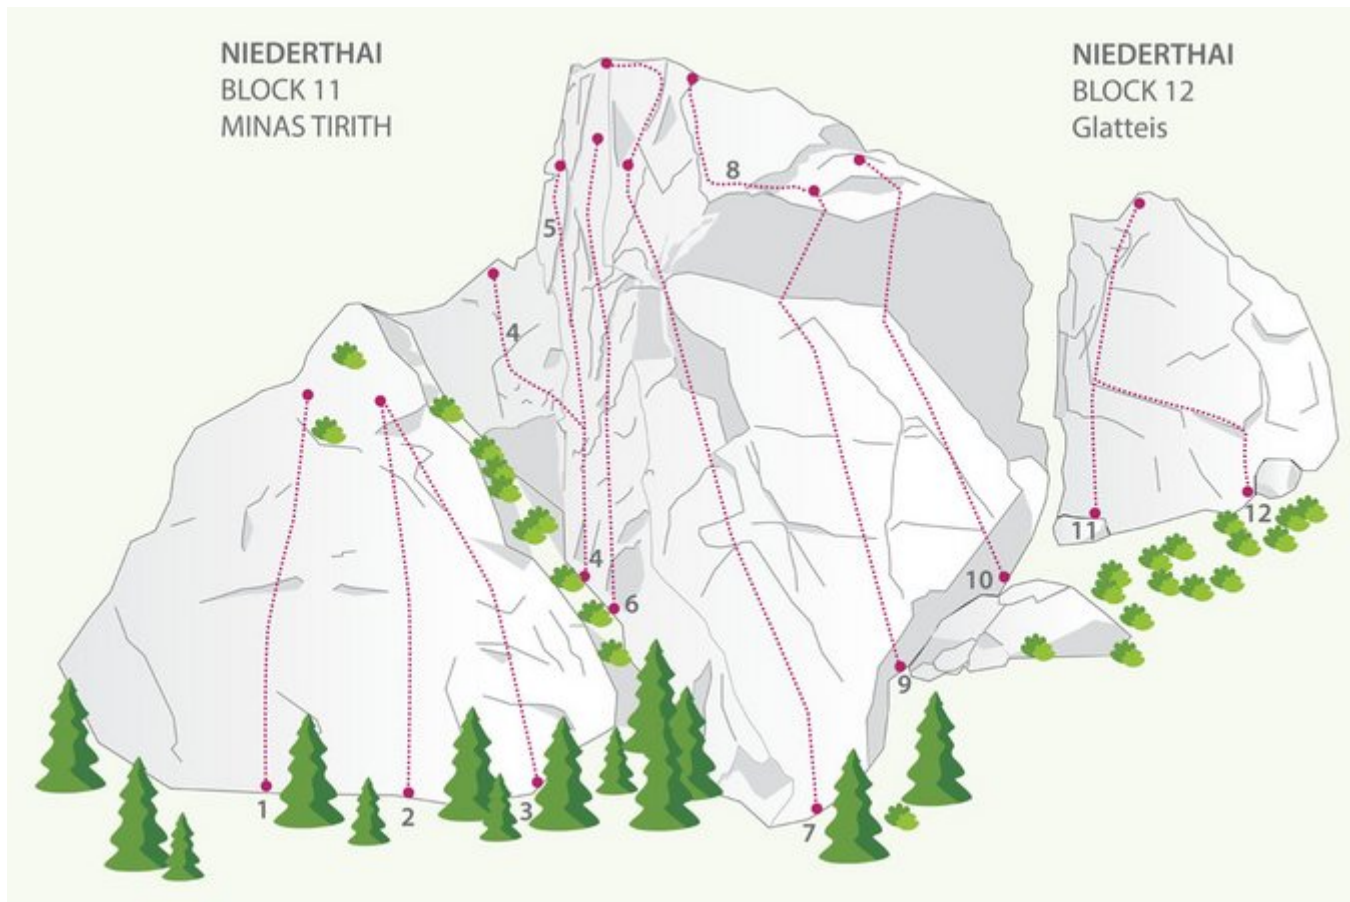

ÖTZTAL - NIEDERTHAL  
SEKTOR BLOCK 11\_MINAS TIRITH & GLATTEIS

**APPROACH**

10 min

**APPROACH TIME**

20 min - 45 min

Nr.	Name	Grad	Länge
1	Adonis	7b+	14.0 m
2	Surprise	6c+	14.0 m
3	Barberix	6c	14.0 m
4	Uno	7c+	22.0 m
5	Mooskopf	7b+	22.0 m

6	Le Miracle	7b	22.0 m
7	Minas Tirith	8b+	24.0 m
8	Passport 2 Honesty	8c	20.0 m
9	Adrenalin	7b	8.0 m
10	Landler	7a	12.0 m
11	Kugeltarzan	6b+	12.0 m
12	Glatteis	7b+	14.0 m

---

#### Climbers Paradise Tirol

Climbing and boulder in Tirol online - 15 tourist regions and more than 1.000 climbing possibilites on Climber's Paradise Tirol. All topos in print quality, including detailed information about grades, access and safety.