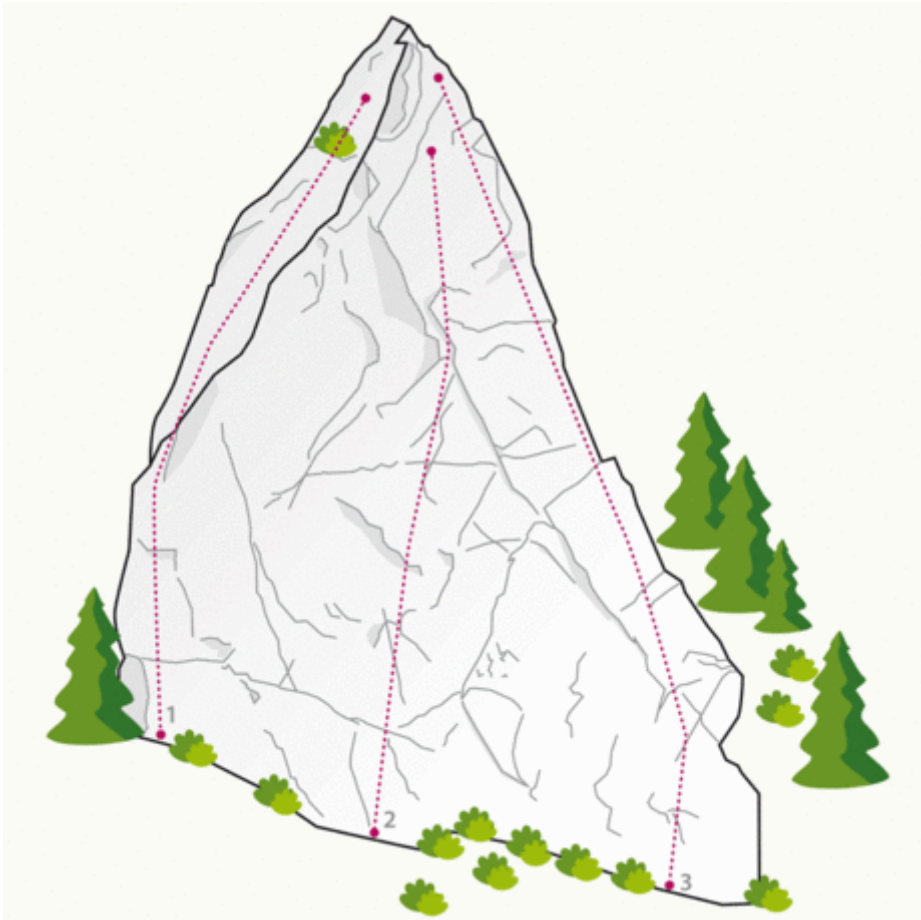

ÖTZTAL - NIEDERTHAL SEKTOR BLOCK 10_LA ERA

APPROACH

10 min

Nr.	Name	Grad	Länge
1	Donner	6b	8.0 m
2	La Era	7c+	12.0 m
3	Blitz	6b+	8.0 m

Climbers Paradise Tirol

Climbing and boulder in Tirol online - 15 tourist regions and more than 1.000 climbing possibilities on Climber's Paradise Tirol. All topos in print quality, including detailed information about grades, access and safety.