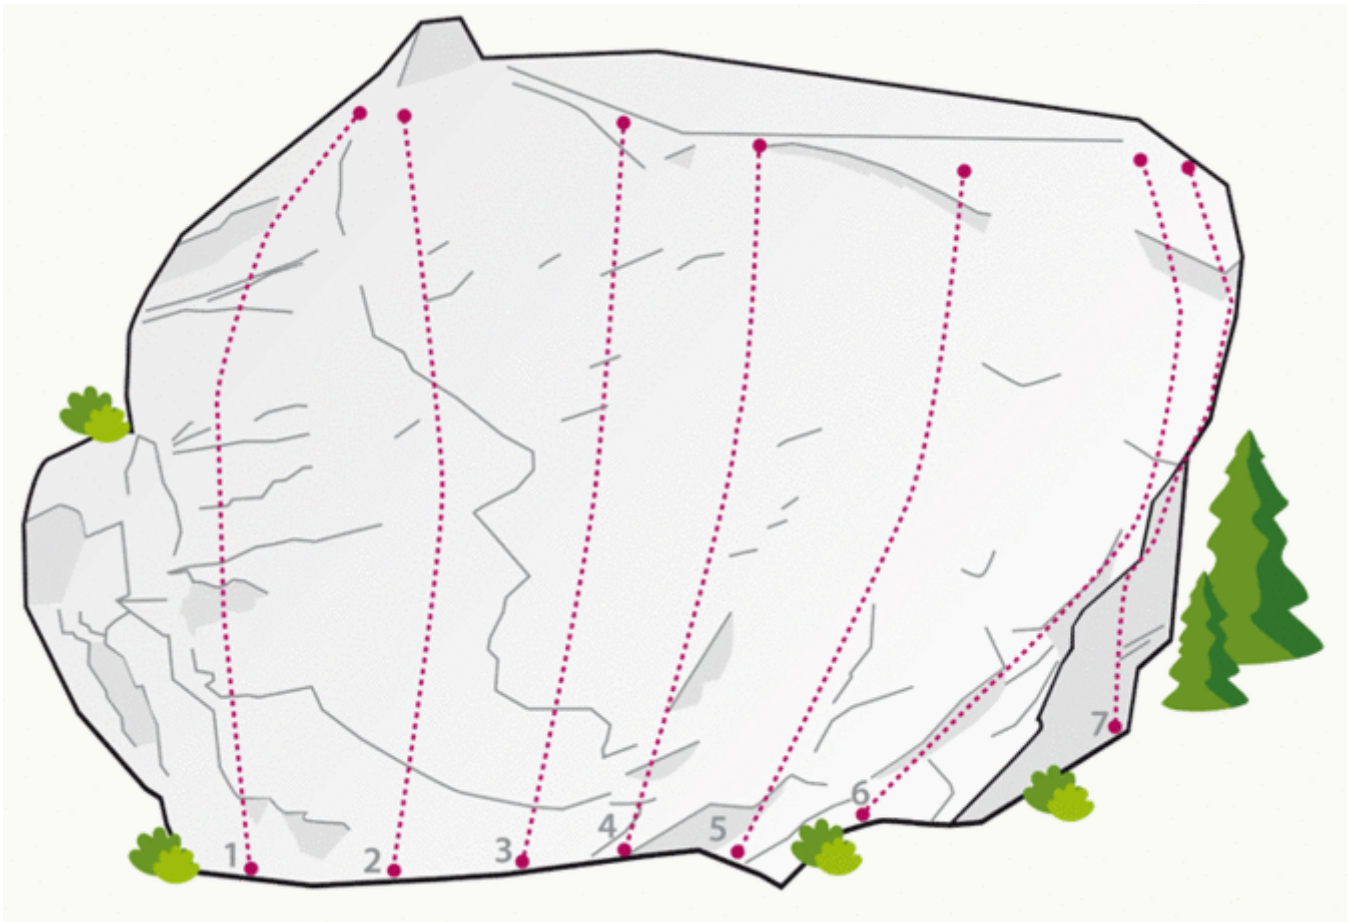

ÖTZTAL - NIEDERTHAL SEKTOR BLOCK 1_CALIMERO

APPROACH

10 min

Nr.	Name	Grad	Länge
1	Calimero	6a+	5.0 m
2	Gerne groß	7a	6.0 m
3	Flohzirkus	6b+	8.0 m
4	Mad Max	7a+	10.0 m
5	Grenzgänger	7c+	12.0 m
6	Big Foot	7c	10.0 m
7	Jolly Jocker	7a+	6.0 m

Climbers Paradise Tirol

Climbing and boulder in Tirol online - 15 tourist regions and more than 1.000 climbing possibilites on Climber's Paradise Tirol. All topos in print quality, including detailed information about grades, access and safety.