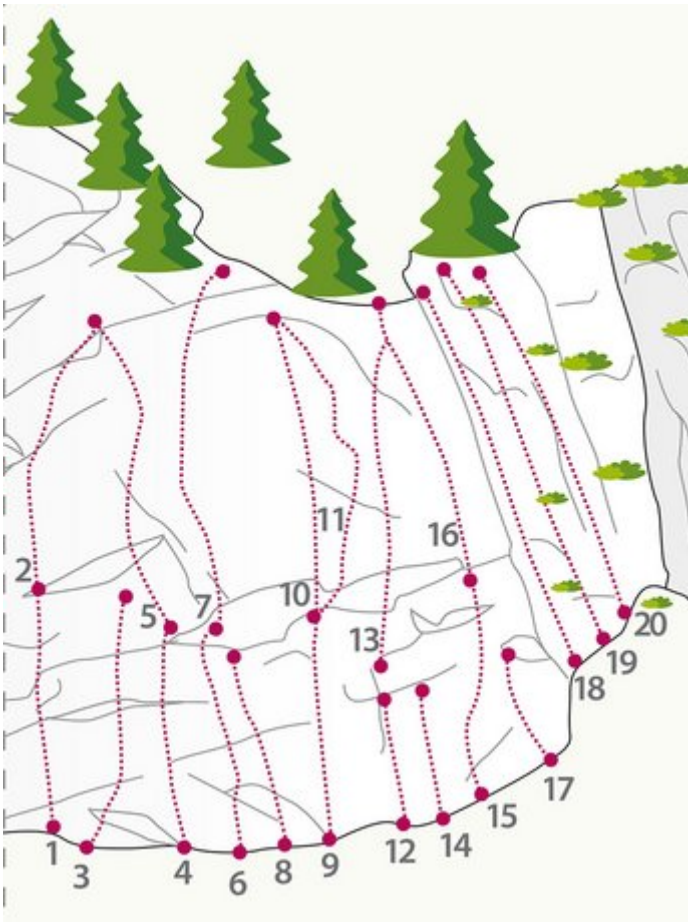

ÖTZTAL - LÄNGENFELD / OBERRIED SEKTOR OBERRIED TÜRKISCHER HONIG

APPROACH

5 min

APPROACH TIME

10 min - 15 min

Nr.	Name	Grad	Länge
1	Kenya	6b+	15.0 m
2	Samurai	6b+	25.0 m
3	Frodo	4b	10.0 m
4	Hobbit	3a	8.0 m
5	Sanyo	7a	25.0 m
6	Sam	3b	12.0 m
7	Türkischer Honig	7a+	25.0 m
8	Balu	3a	8.0 m
9	Simba	3a	8.0 m

10	Calanques	6b	25.0 m
11	Gentle Giant	7a	25.0 m
12	Biene Maya	3a	12.0 m
13	Scheintot	7c	25.0 m
14	Willi	3a	12.0 m
15	Pipmaz	3a	8.0 m
16	Marco Polo	6b	25.0 m
17	Sandy	3a	12.0 m
18	Grisu	6a+	20.0 m
19	Bakerstreet	5c	20.0 m
20	Arabika	6b+	20.0 m

Climbers Paradise Tirol

Climbing and boulder in Tirol online - 15 tourist regions and more than 1.000 climbing possibilities on Climber's Paradise Tirol. All topos in print quality, including detailed information about grades, access and safety.