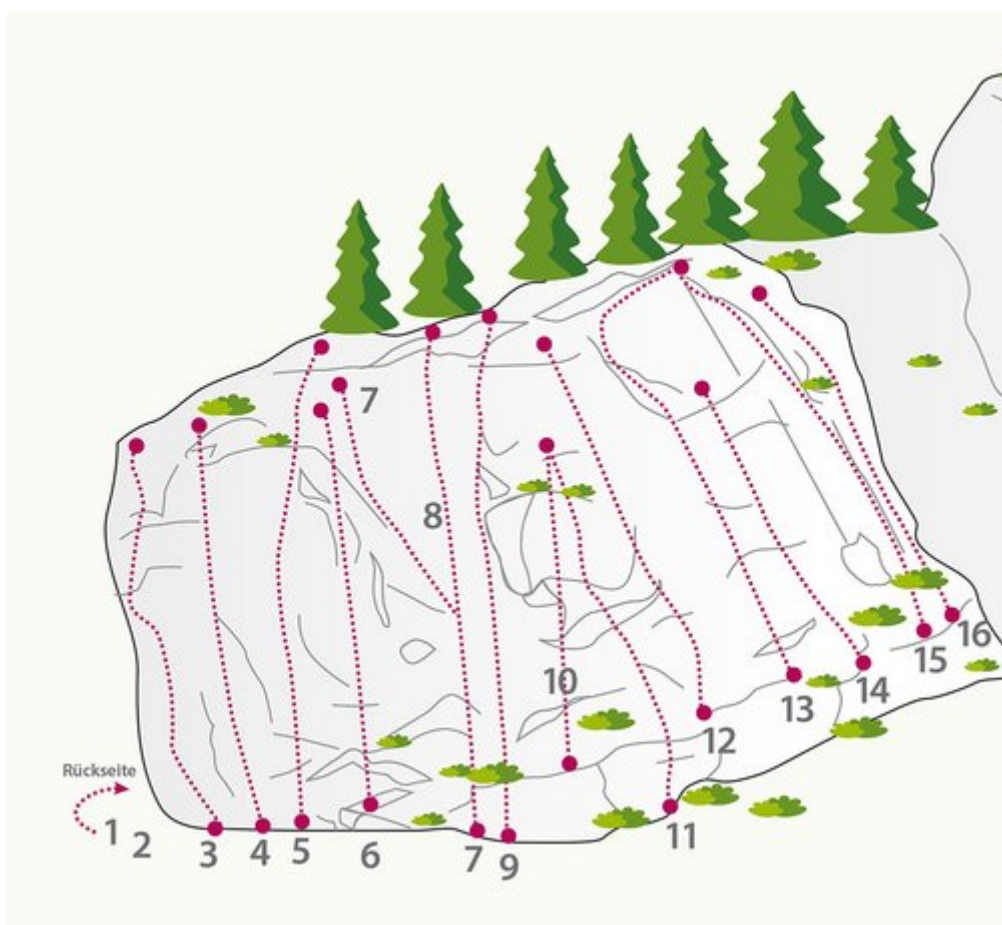

ÖTZTAL - LÄNGENFELD / OBERRIED SEKTOR OBERRIED SPRINGTIME

APPROACH

5 min

APPROACH TIME

10 min - 15 min

Nr.	Name	Grad	Länge
1	Projekt 1		
2	Projekt 2	7a+	15 m
3	Springtime	6c	15.0 m
4	Schattenspiel	7a	15.0 m
5	Up to Date	6b+	20.0 m
6	Sergeant Pepper	6c	20.0 m
7	Abbey Road	5c	20.0 m
8	Halloween	7b	20.0 m
9	Lausbubenschneidung	6a	20.0 m

10	Short Story	6c+	20.0 m
11	Mixed Pickles	6c	15.0 m
12	Sindbad	5c	18.0 m
13	Papermoon	6b	18.0 m
14	Moulin Rouge	6b	18.0 m
15	Orangerie	6b	18.0 m
16	Stardust	7c	18.0 m

Climbers Paradise Tirol

Climbing and boulder in Tirol online - 15 tourist regions and more than 1.000 climbing possibilities on Climber's Paradise Tirol. All topos in print quality, including detailed information about grades, access and safety.