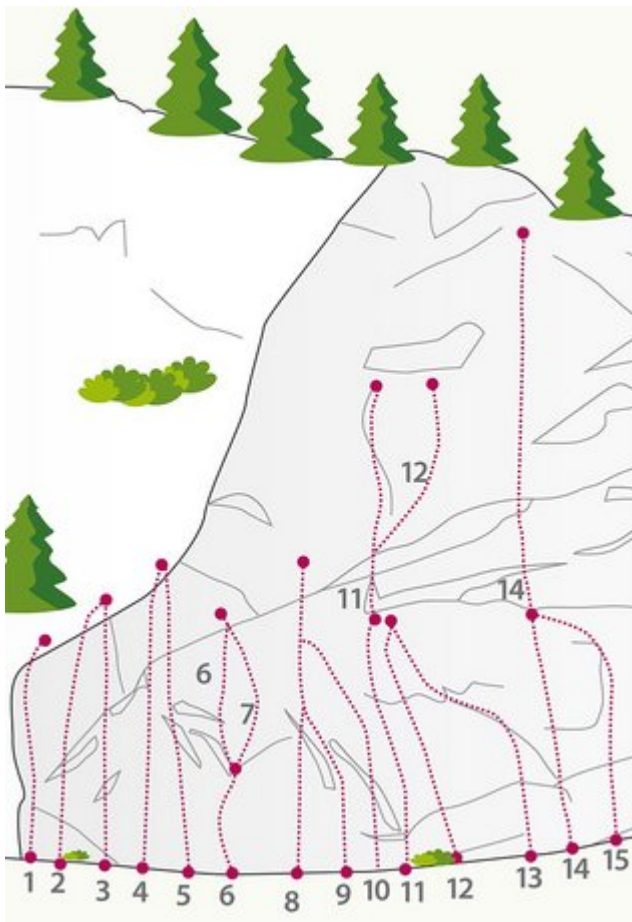

ÖTZTAL - LÄNGENFELD / OBERRIED SEKTOR OBERRIED PINOCCIO

APPROACH

5 min

APPROACH TIME

10 min - 15 min

Nr.	Name	Grad	Länge
1	Pinoccio	6a+	9.0 m
2	La Boum	6a+	18.0 m
3	Mr. Kleinstein	5b	18.0 m
4	Mistake	7a	18.0 m
5	Black Jack	6b+	18.0 m
6	Royal Flash	6c+	16.0 m
7	Hot Dog	6b	16.0 m
8	Express Machine	7c	16.0 m
9	Mastablasta	6b	16.0 m

10	Fragile	7a	16.0 m
11	Yosemite 2 SL	6c	30.0 m
12	Jules Verne 2SL	6c	30.0 m
13	Shining	6c	15.0 m
14	Inlandsreport	5c	20.0 m
15	Via Otto	7b	20.0 m

Climbers Paradise Tirol

Climbing and boulder in Tirol online - 15 tourist regions and more than 1.000 climbing possibilities on Climber's Paradise Tirol. All topos in print quality, including detailed information about grades, access and safety.