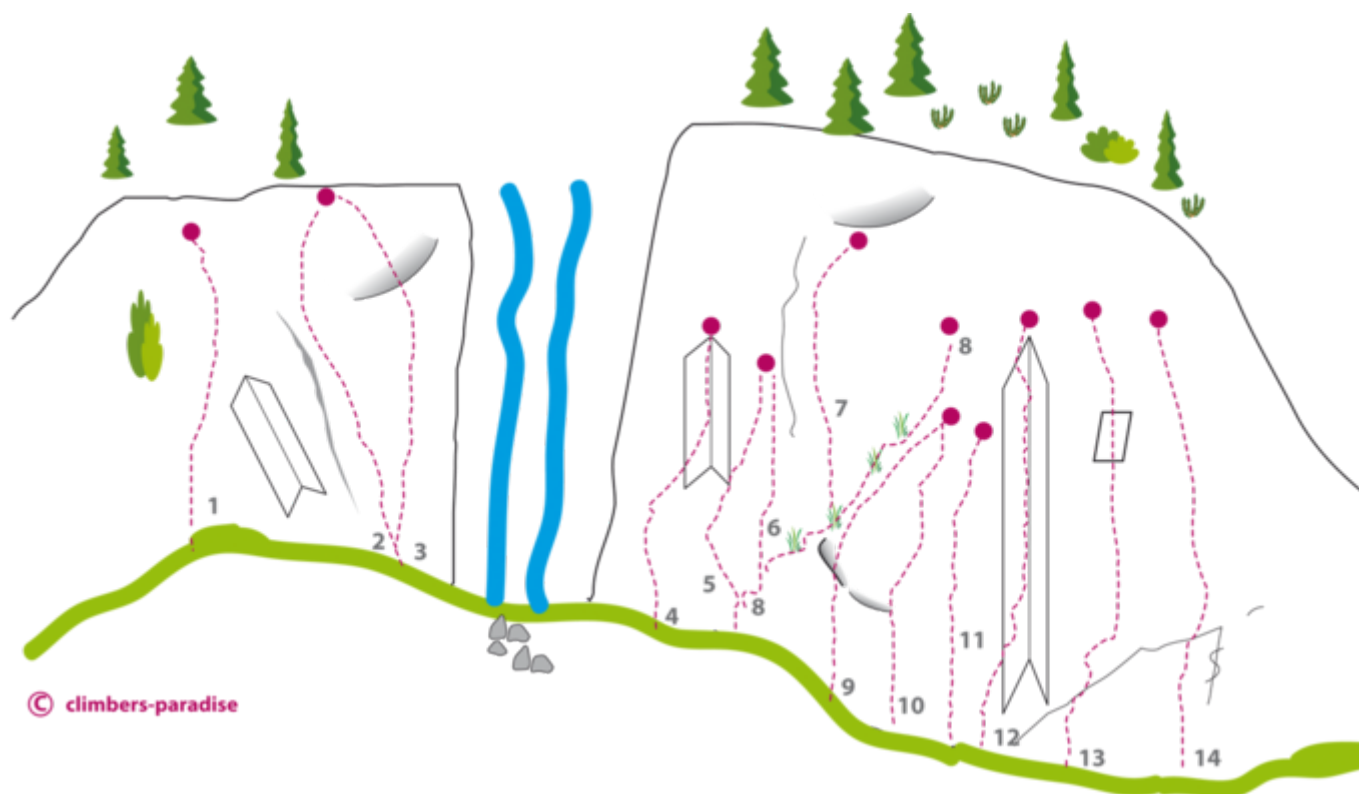

ÖTZTAL - LÄNGENFELD / OBERRIED SEKTOR OBERRIED LORELEY

APPROACH

5 min

APPROACH TIME

10 min - 15 min

Nr.	Name	Grad	Länge
1	Mondbär	5a	15.0 m
2	Sandmann	6a+	15.0 m
3	Laras Stern	6b+	15.0 m
4	Wasserklang	5b	20.0 m
5	Dornröschen	6a	6.0 m
6	Mungo	6b+	15.0 m
7	Rosana	6c+	30.0 m
8	Tom und Jerry	3b	20.0 m
9	Rotzglocke	5c	15.0 m
10	Dexter	5c	15.0 m
11	Flip	6a+	15.0 m
12	Loreley	5b	20.0 m

13	Autobahn	6c+	20.0 m
14	Löschaktion	5b	15 m

Climbers Paradise Tirol

Climbing and boulder in Tirol online - 15 tourist regions and more than 1.000 climbing possibilities on Climber's Paradise Tirol. All topos in print quality, including detailed information about grades, access and safety.