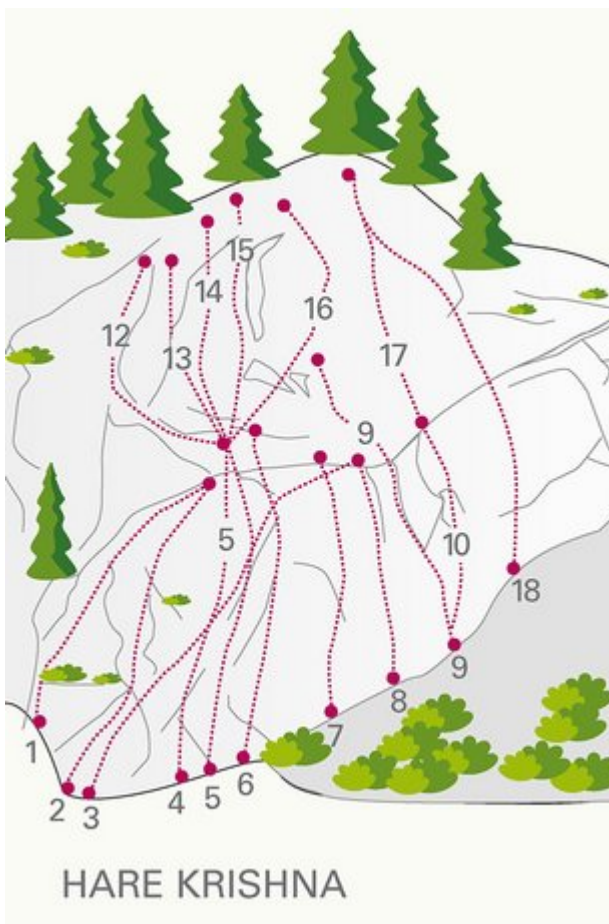

ÖTZTAL - LÄNGENFELD / OBERRIED SEKTOR OBERRIED HARE KRISHNA

APPROACH

5 min

APPROACH TIME

10 min - 15 min

Nr.	Name	Grad	Länge
1	Korkenzieher	4a	15.0 m
2	Dozhacker	4c	15.0 m
3	Rotkäppchen	5a	16.0 m
4	La Le Lu	4c	12.0 m
5	Le Chuck	4c	12.0 m
6	Lui e lei	5b	12.0 m
7	Goofy	5c	10.0 m
8	Max der Parkwächter	5b	10.0 m
9	Zwergnase	4c	17.0 m

10	La Bamba	6a+	9.0 m
11	Obelix	6a	8.0 m
12	Raindrops	6a	10.0 m
13	Raindrops Afternoon	6a	10.0 m
14	Umbrella	6a+	10.0 m
15	David and Goliath	7a	10.0 m
16	Hare Krishna	7b+	12.0 m
17	Projekt	?	
18	Öztaler Hochzeitsmarsch	8a+	

Climbers Paradise Tirol

Climbing and boulder in Tirol online - 15 tourist regions and more than 1.000 climbing possibilities on Climber's Paradise Tirol. All topos in print quality, including detailed information about grades, access and safety.