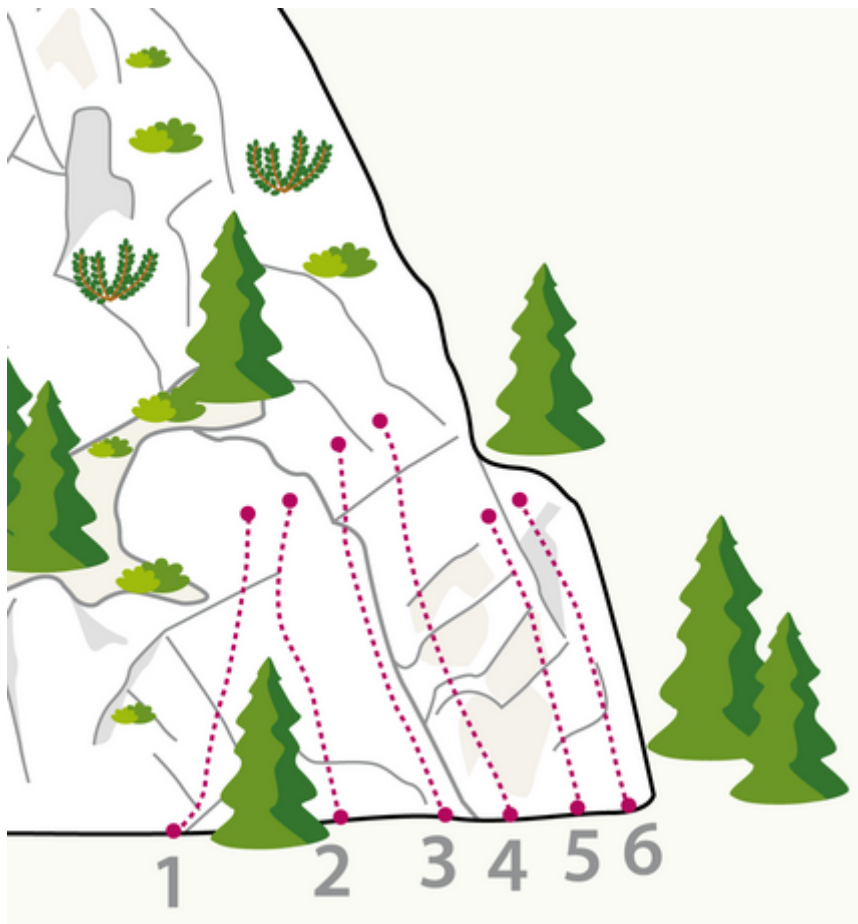

ÖTZTAL - LÄNGENFELD / OBERRIED SEKTOR OBERRIED BLATTLAUS

APPROACH

5 min

APPROACH TIME

10 min - 15 min

Nr.	Name	Grad	Länge
1	Maus	6b	8.0 m
2	Blattlaus	6a	8.0 m
3	Ehaja	6b	10.0 m
4	Relax	6b	10.0 m
5	Obelix	5b	7.0 m
6	Fred und Barney	6b	7.0 m

Climbers Paradise Tirol

Climbing and boulder in Tirol online - 15 tourist regions and more than 1.000 climbing possibilites on Climber's Paradise Tirol. All topos in print quality, including detailed information about grades, access and safety.