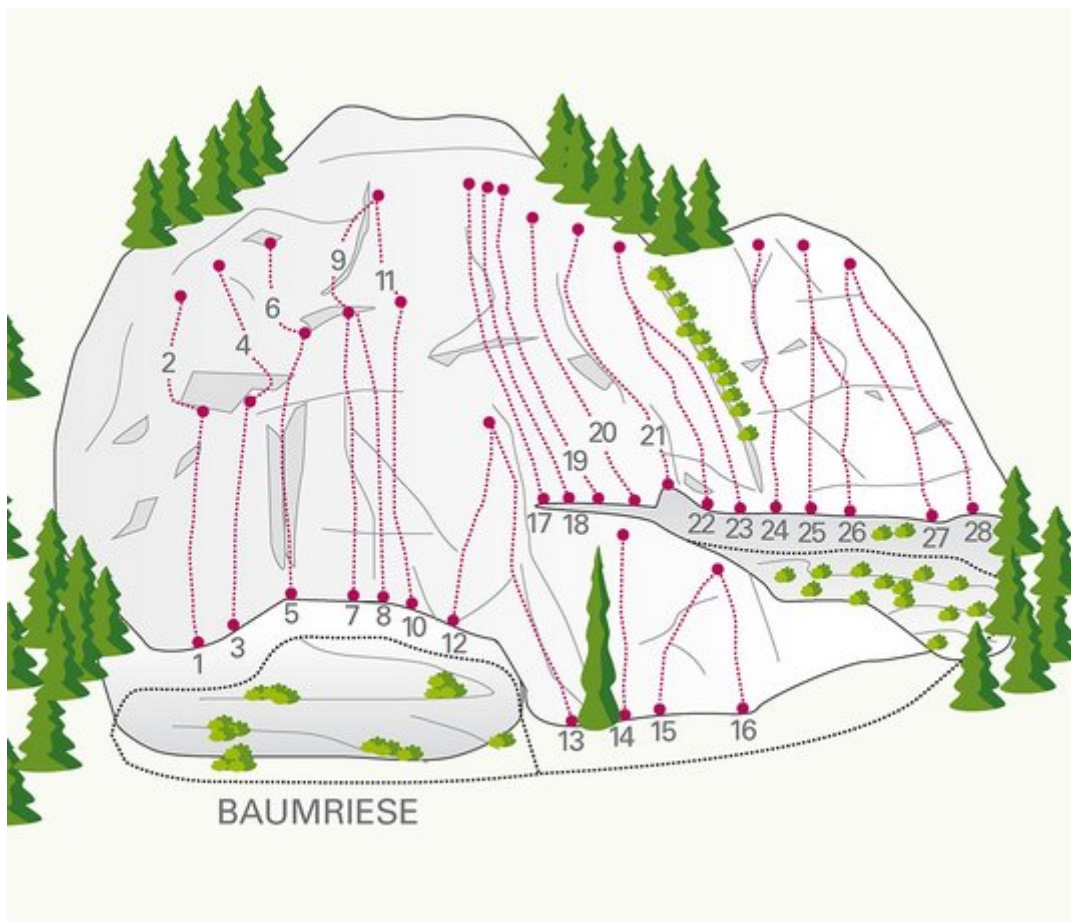

## ÖTZTAL - LÄNGENFELD / OBERRIED SEKTOR OBERRIED / BAUMRIESE

### APPROACH

5 min

### APPROACH TIME

10 min - 15 min

Nr.	Name	Grad	Länge
1	Felsenfest	5b	20.0 m
2	Streifzug	5a	10.0 m
3	Baum	5b	20.0 m
4	Giftig (Projekt)		
5	Bimba	4b	20.0 m
6	O-je	6a	10.0 m
7	Filmriss	5a	20.0 m
8	Via Mama	4a	20.0 m
9	Power	6a	15.0 m

## Climbers Paradise Tirol

Climbing and boulder in Tirol online - 15 tourist regions and more than 1.000 climbing possibilities on Climber's Paradise Tirol. All topos in print quality, including detailed information about grades, access and safety.