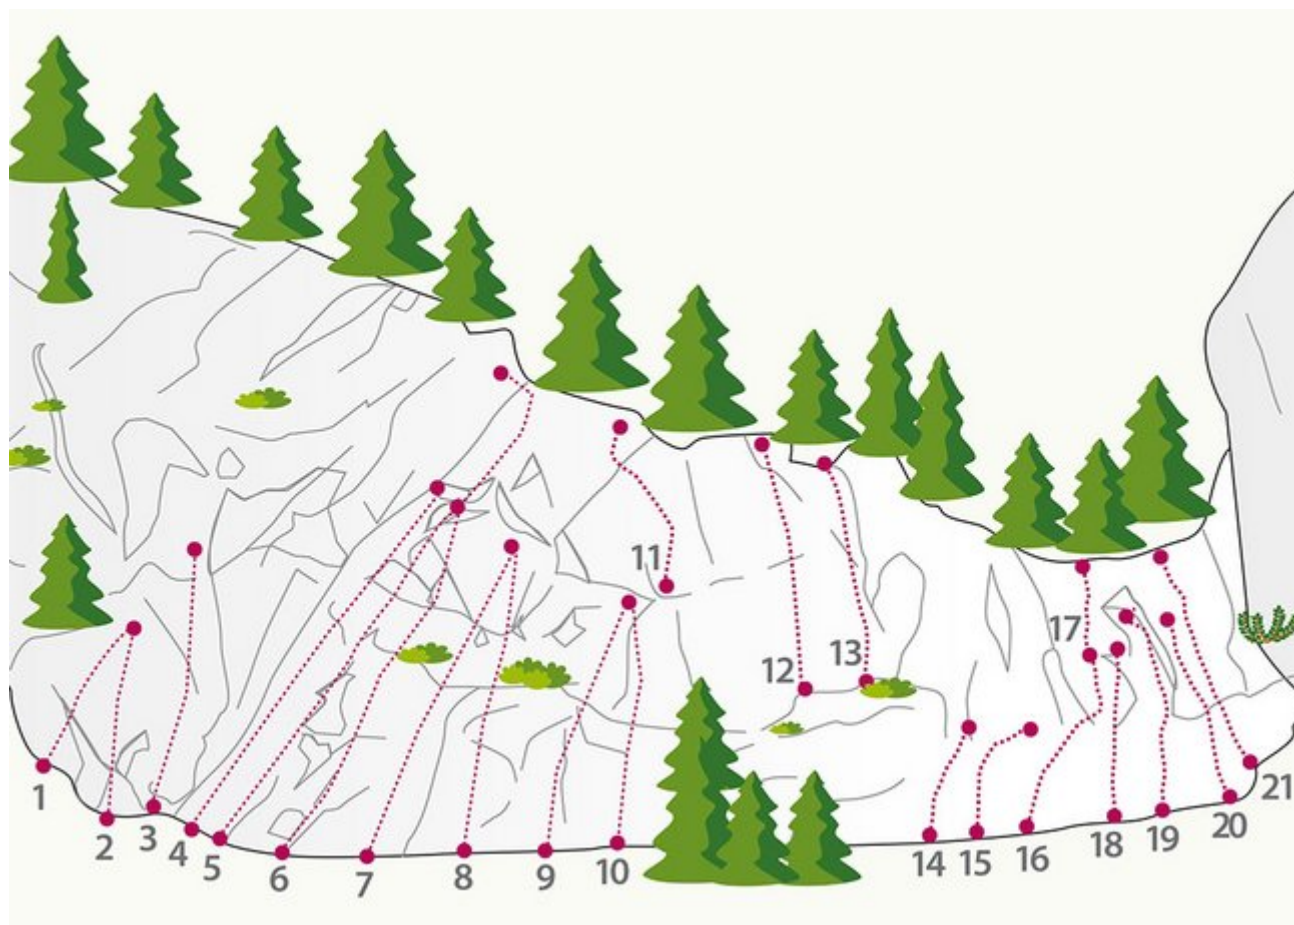

| | | | |
|----|------------------------|-----|--------|
| 3 | Springtime | 6c | 15.0 m |
| 4 | Schattenspiel | 7a | 15.0 m |
| 5 | Up to Date | 6b+ | 20.0 m |
| 6 | Sergeant Pepper | 6c | 20.0 m |
| 7 | Abbey Road | 5c | 20.0 m |
| 8 | Halloween | 7b | 20.0 m |
| 9 | Lausbubenverschneidung | 6a | 20.0 m |
| 10 | Short Story | 6c+ | 20.0 m |
| 11 | Mixed Pickles | 6c | 15.0 m |
| 12 | Sindbad | 5c | 18.0 m |
| 13 | Papermoon | 6b | 18.0 m |
| 14 | Moulin Rouge | 6b | 18.0 m |
| 15 | Orangerie | 6b | 18.0 m |
| 16 | Stardust | 7c | 18.0 m |

OBERRIED PINOCCIO

| Nr. | Name | Grad | Länge |
|-----|----------|------|--------|
| 1 | Pinoccio | 6a+ | 9.0 m |
| 2 | La Boum | 6a+ | 18.0 m |

| | | | |
|----|-----------------|-----|--------|
| 3 | Mr. Kleinstein | 5b | 18.0 m |
| 4 | Mistake | 7a | 18.0 m |
| 5 | Black Jack | 6b+ | 18.0 m |
| 6 | Royal Flash | 6c+ | 16.0 m |
| 7 | Hot Dog | 6b | 16.0 m |
| 8 | Express Machine | 7c | 16.0 m |
| 9 | Mastablasta | 6b | 16.0 m |
| 10 | Fragile | 7a | 16.0 m |
| 11 | Yosemite 2 SL | 6c | 30.0 m |
| 12 | Jules Verne 2SL | 6c | 30.0 m |
| 13 | Shining | 6c | 15.0 m |
| 14 | Inlandsreport | 5c | 20.0 m |
| 15 | Via Otto | 7b | 20.0 m |

OBERRIED ROSMARIES BABY

| Nr. | Name | Grad | Länge |
|-----|-----------|------|-------|
| 1 | Timerider | 6c+ | 6.0 m |
| 2 | Ganymed | 7b | 6.0 m |

| | | | |
|----|-----------------|-----|--------|
| 2 | Captain Future | 6c+ | 8.0 m |
| 4 | Aquarell | 4c | 15.0 m |
| 5 | Playboy | 5a | 18.0 m |
| 6 | Captain Hook | 5b | 18.0 m |
| 7 | Mila Johara | 4c | 12.0 m |
| 8 | Nightrider | 4c | 12.0 m |
| 9 | Bohrfieber | 6a | 8.0 m |
| 10 | Chaos | 6b | 8.0 m |
| 11 | Rosemaries Baby | 7c | 12.0 m |
| 12 | Projekt 1 | | |
| 13 | Projekt 2 | | |
| 14 | Sandman | 3a | 6.0 m |
| 15 | Hexe Lili | 3a | 8.0 m |
| 16 | Yakari | 2a | 10.0 m |
| 17 | Thaddäus | 6a | 10.0 m |
| 18 | Paula+Paula | 4a | 10.0 m |
| 19 | Mr. Crabs | 4a | 14.0 m |
| 20 | Djure | 4a | 14.0 m |
| 21 | Snorre | 5b | 20.0 m |