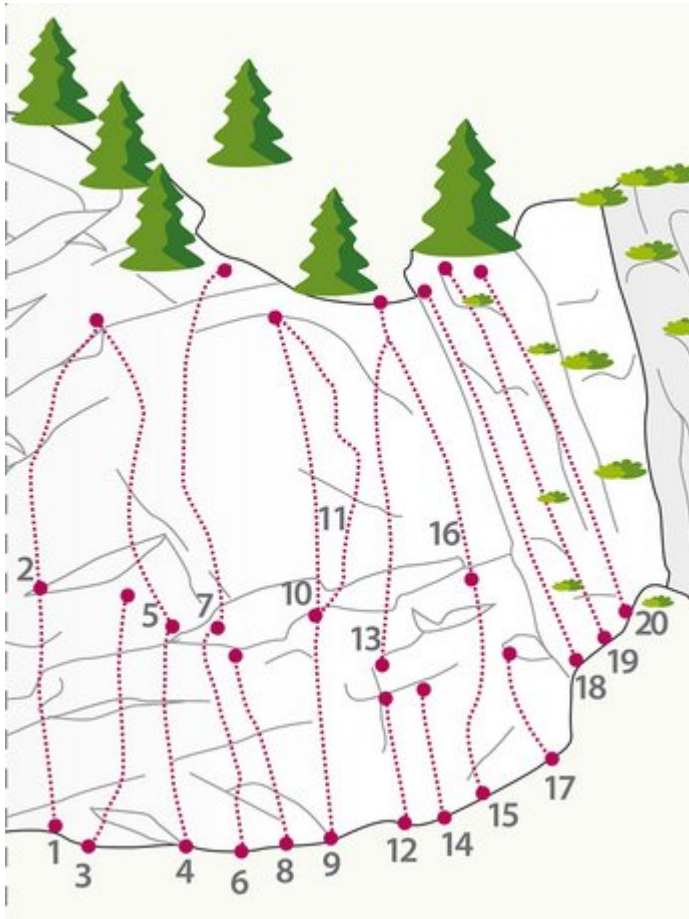

OBERRIED TÜRKISCHER HONIG

Nr.	Name	Grad	Länge
1	Kenya	6b+	15.0 m
2	Samurai	6b+	25.0 m