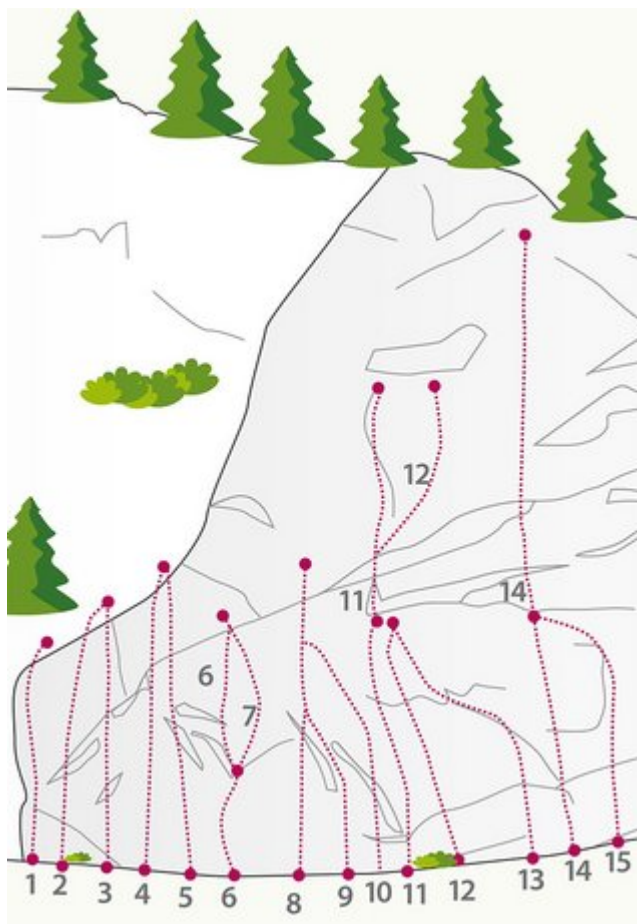

OBERRIED PINOCCIO

Nr.	Name	Grad	Länge
1	Pinoccio	6a+	9.0 m
2	La Boum	6a+	18.0 m