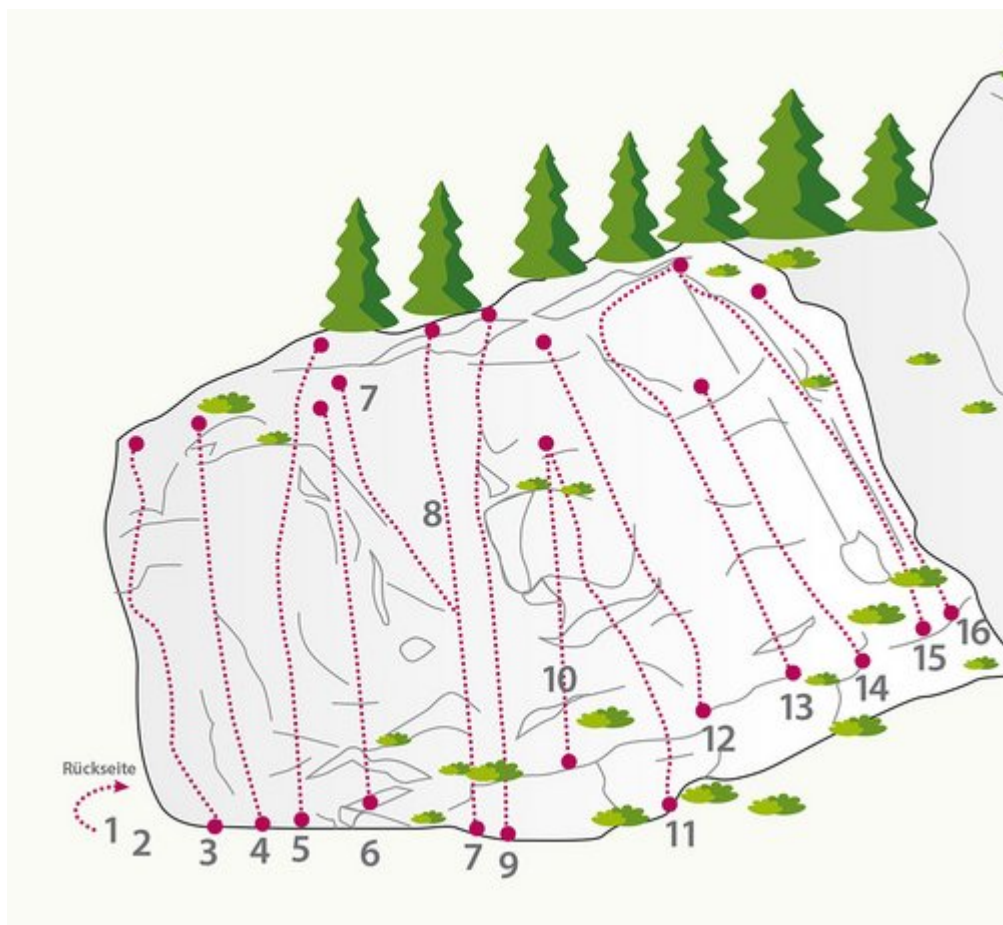

OBERRIED SPRINGTIME

Nr.	Name	Grad	Länge
1	Projekt 1		
2	Projekt 2	7a+	15 m