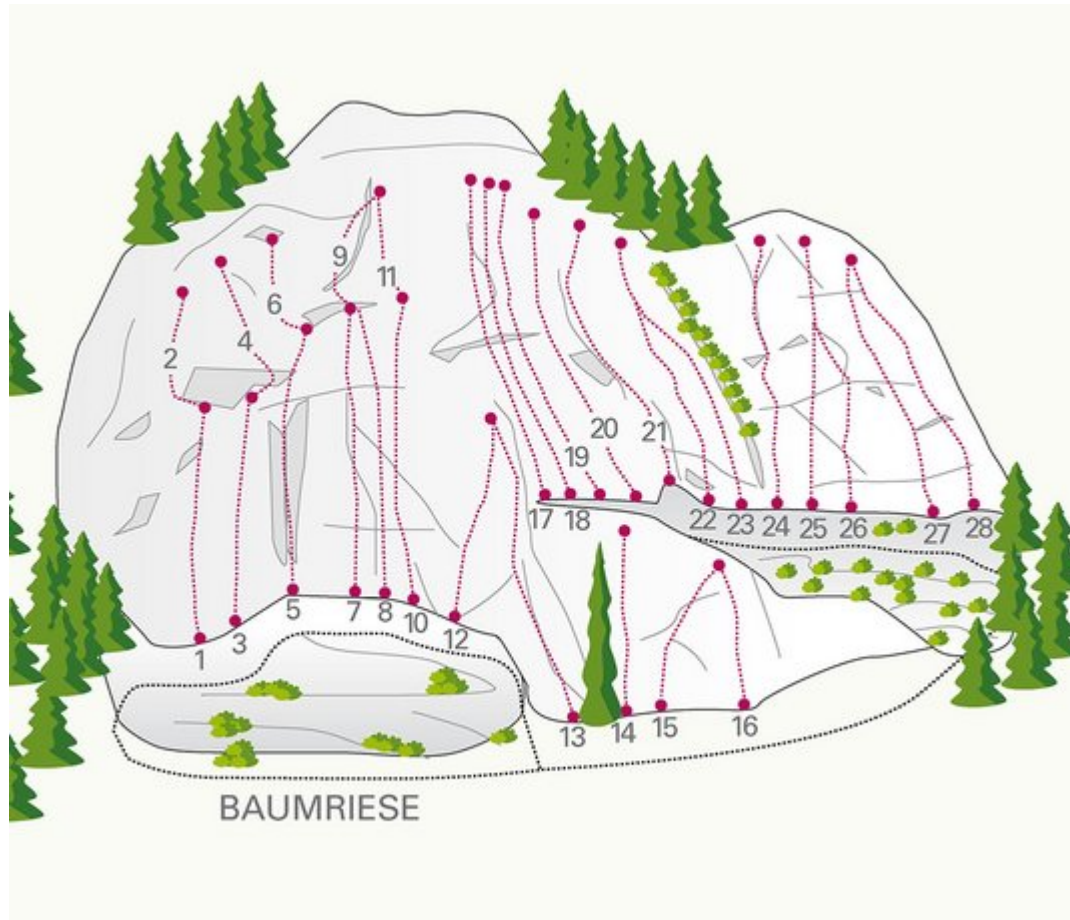

OBERRIED / BAUMRIESE

Nr.	Name	Grad	Länge
1	Felsenfest	5b	20.0 m
2	Streifzug	5a	10.0 m