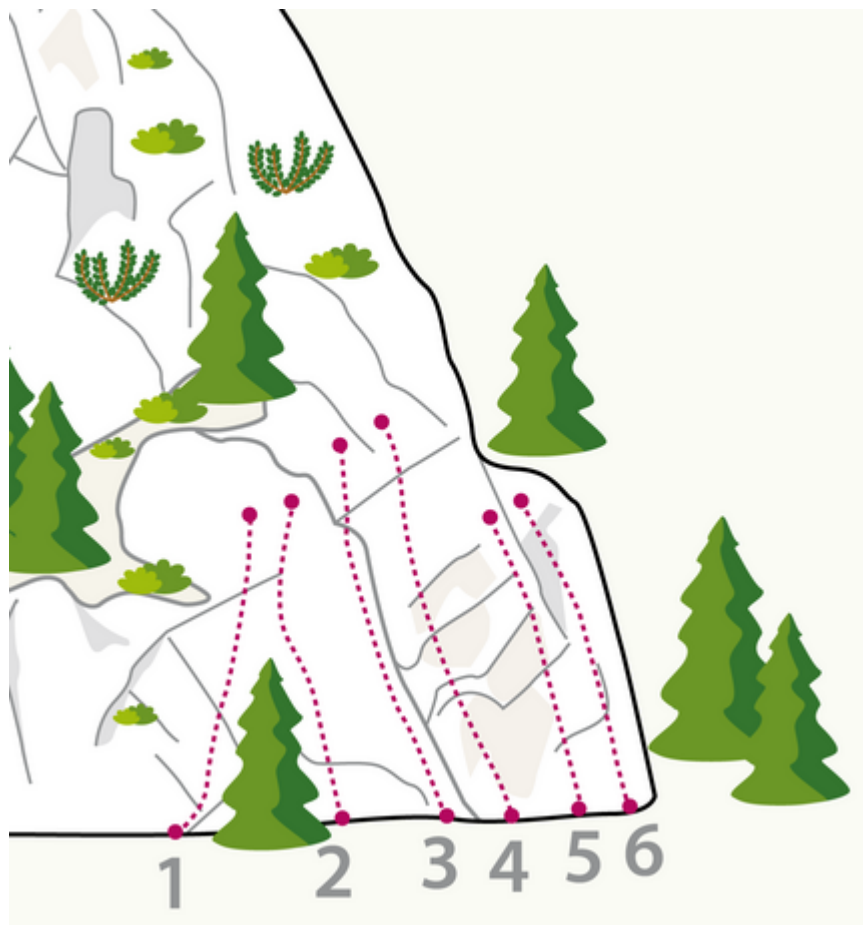

OBERRIED BLATTLAUS

Nr.	Name	Grad	Länge
1	Maus	6b	8.0 m
2	Blattlaus	6a	8.0 m