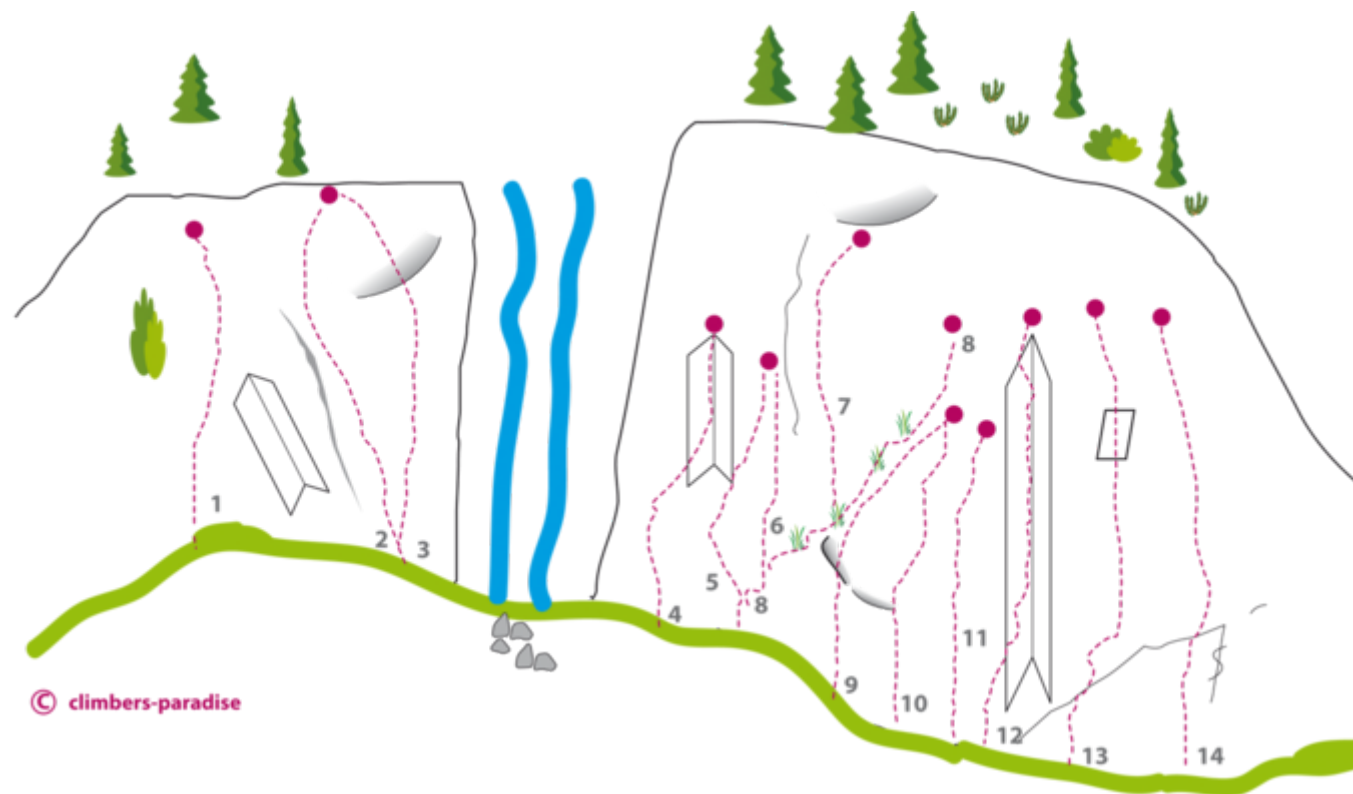

ÖTZTAL LÄNGENFELD / OBERRIED

APPROACH

5 min

APPROACH TIME

10 min - 15 min

OBERRIED LORELEY

| Nr. | Name | Grad | Länge |
|-----|-------------|------|--------|
| 1 | Mondbär | 5a | 15.0 m |
| 2 | Sandmann | 6a+ | 15.0 m |
| 3 | Laras Stern | 6b+ | 15.0 m |
| 4 | Wasserklang | 5b | 20.0 m |

| | | | |
|----|---------------|-----|--------|
| 5 | Dornröschen | 6a | 6.0 m |
| 6 | Mungo | 6b+ | 15.0 m |
| 7 | Rosana | 6c+ | 30.0 m |
| 8 | Tom und Jerry | 3b | 20.0 m |
| 9 | Rotzglocke | 5c | 15.0 m |
| 10 | Dexter | 5c | 15.0 m |
| 11 | Flip | 6a+ | 15.0 m |
| 12 | Loreley | 5b | 20.0 m |
| 13 | Autobahn | 6c+ | 20.0 m |
| 14 | Löschaktion | 5b | 15 m |

OBERRIED ROSMARIES BABY

| Nr. | Name | Grad | Länge |
|-----|-----------|------|-------|
| 1 | Timerider | 6c+ | 6.0 m |
| 2 | Ganymed | 7b | 6.0 m |

| | | | |
|----|-----------------|-----|--------|
| 2 | Captain Future | 6c+ | 8.0 m |
| 4 | Aquarell | 4c | 15.0 m |
| 5 | Playboy | 5a | 18.0 m |
| 6 | Captain Hook | 5b | 18.0 m |
| 7 | Mila Johara | 4c | 12.0 m |
| 8 | Nightrider | 4c | 12.0 m |
| 9 | Bohrfieber | 6a | 8.0 m |
| 10 | Chaos | 6b | 8.0 m |
| 11 | Rosemaries Baby | 7c | 12.0 m |
| 12 | Projekt 1 | | |
| 13 | Projekt 2 | | |
| 14 | Sandman | 3a | 6.0 m |
| 15 | Hexe Lili | 3a | 8.0 m |
| 16 | Yakari | 2a | 10.0 m |
| 17 | Thaddäus | 6a | 10.0 m |
| 18 | Paula+Paula | 4a | 10.0 m |
| 19 | Mr. Crabs | 4a | 14.0 m |
| 20 | Djure | 4a | 14.0 m |
| 21 | Snorre | 5b | 20.0 m |