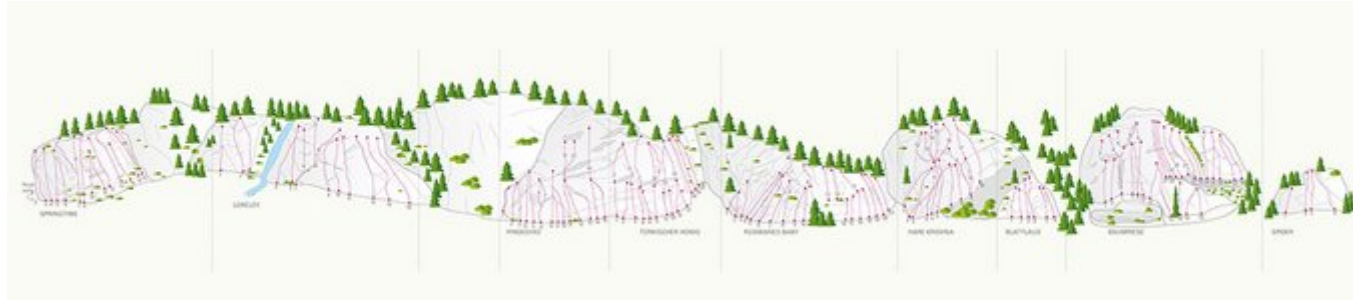

ÖTZTAL LÄNGENFELD / OBERRIED

APPROACH

5 min

APPROACH TIME

10 min - 15 min

OBERRIED LORELEY

| Nr. | Name | Grad | Länge |
|-----|-------------|------|--------|
| 1 | Mondbär | 5a | 15.0 m |
| 2 | Sandmann | 6a+ | 15.0 m |
| 3 | Laras Stern | 6b+ | 15.0 m |
| 4 | Wasserklang | 5b | 20.0 m |

| | | | |
|----|---------------|-----|--------|
| 5 | Dornröschen | 6a | 6.0 m |
| 6 | Mungo | 6b+ | 15.0 m |
| 7 | Rosana | 6c+ | 30.0 m |
| 8 | Tom und Jerry | 3b | 20.0 m |
| 9 | Rotzglocke | 5c | 15.0 m |
| 10 | Dexter | 5c | 15.0 m |
| 11 | Flip | 6a+ | 15.0 m |
| 12 | Loreley | 5b | 20.0 m |
| 13 | Autobahn | 6c+ | 20.0 m |
| 14 | Löschaktion | 5b | 15 m |

Climbers Paradise Tirol

Climbing and boulder in Tirol online - 15 tourist regions and more than 1.000 climbing possibilites on Climber's Paradise Tirol. All topos in print quality, including detailed information about grades, access and safety.