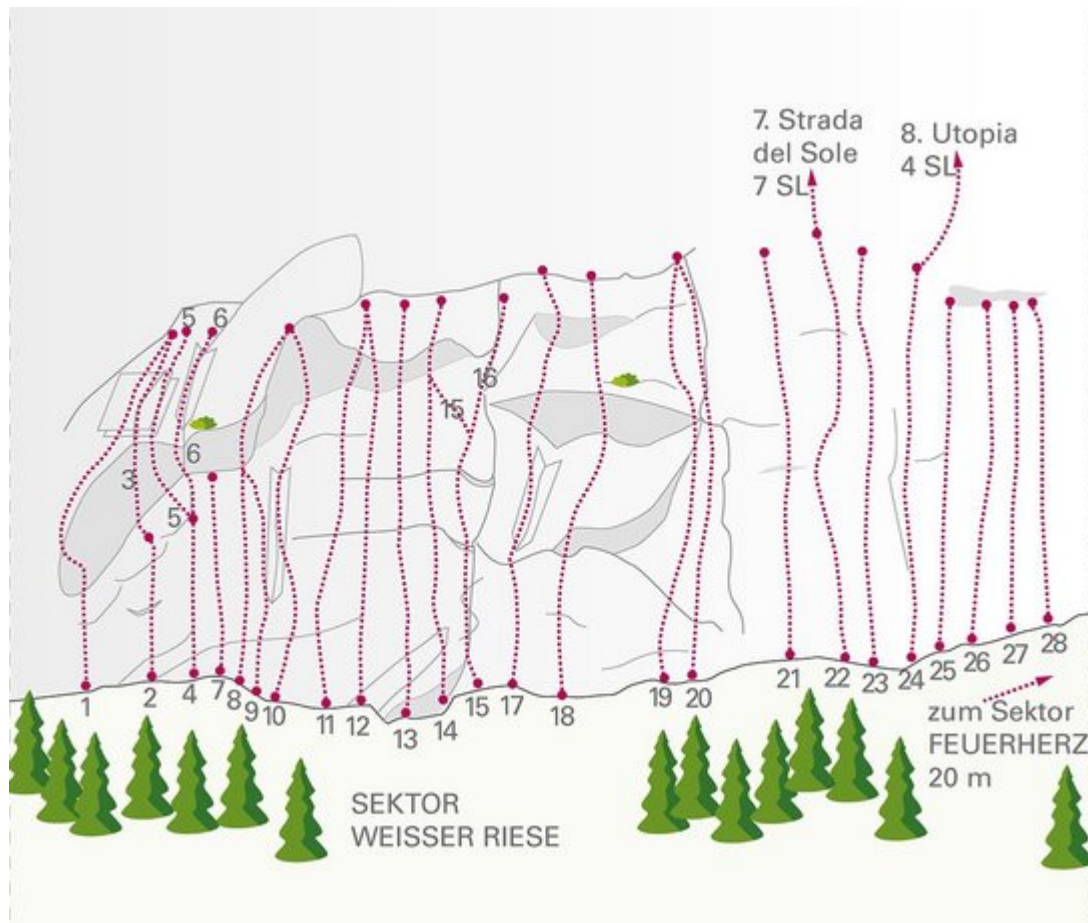

ÖTZTAL - LÄNGENFELD / NÖSSLACH
SEKTOR WEISSER RIESE

APPROACH

10 min

APPROACH TIME

10 min - 25 min

Nr.	Name	Grad	Länge
1	Lichtblick	7b	20.0 m
2	Morgen	6a+	10.0 m
3	Shogun	7a	20.0 m
4	Einfach	6a	10.0 m
5	Spaceman	7c+	15.0 m

6	Babydoll	6c+	20.0 m
7	Heut	5c	10.0 m
9	Herbst	5c	20.0 m
10	Darling	5c	20.0 m
11	Katalysator	6a+	20.0 m
12	Projekt 2		
13	Irren ist menschlich	6b+	20.0 m
14	Wicky	6b	20.0 m
15	Schachzug	7a	20.0 m
16	Weisser Riese	6b	20.0 m
17	Club 86	7a+	20.0 m
18	Rumpelstilzchen	6b+	20.0 m
19	Bleifrei	6a+	18.0 m
20	Meister Proper	6b	20.0 m
21	Wurzenmax	5c	20.0 m
22	Gelati	6b	20.0 m
23	Strada del Sole 1. SL	5b	20.0 m
24	Pannacotta (Utopia)	5a	20.0 m
25	Tiramisu (1.SL von Utopia)	5a	20.0 m
26	Projekt 3	5b	18 m
27	Projekt 4	5b	18 m
27	Tnate Ingrid	5a	18 m
28	Bina	5a	18 m

Climbers Paradise Tirol

Climbing and boulder in Tirol online - 15 tourist regions and more than 1.000 climbing possibilites on Climber's Paradise Tirol. All topos in print quality, including detailed information about grades, access and safety.