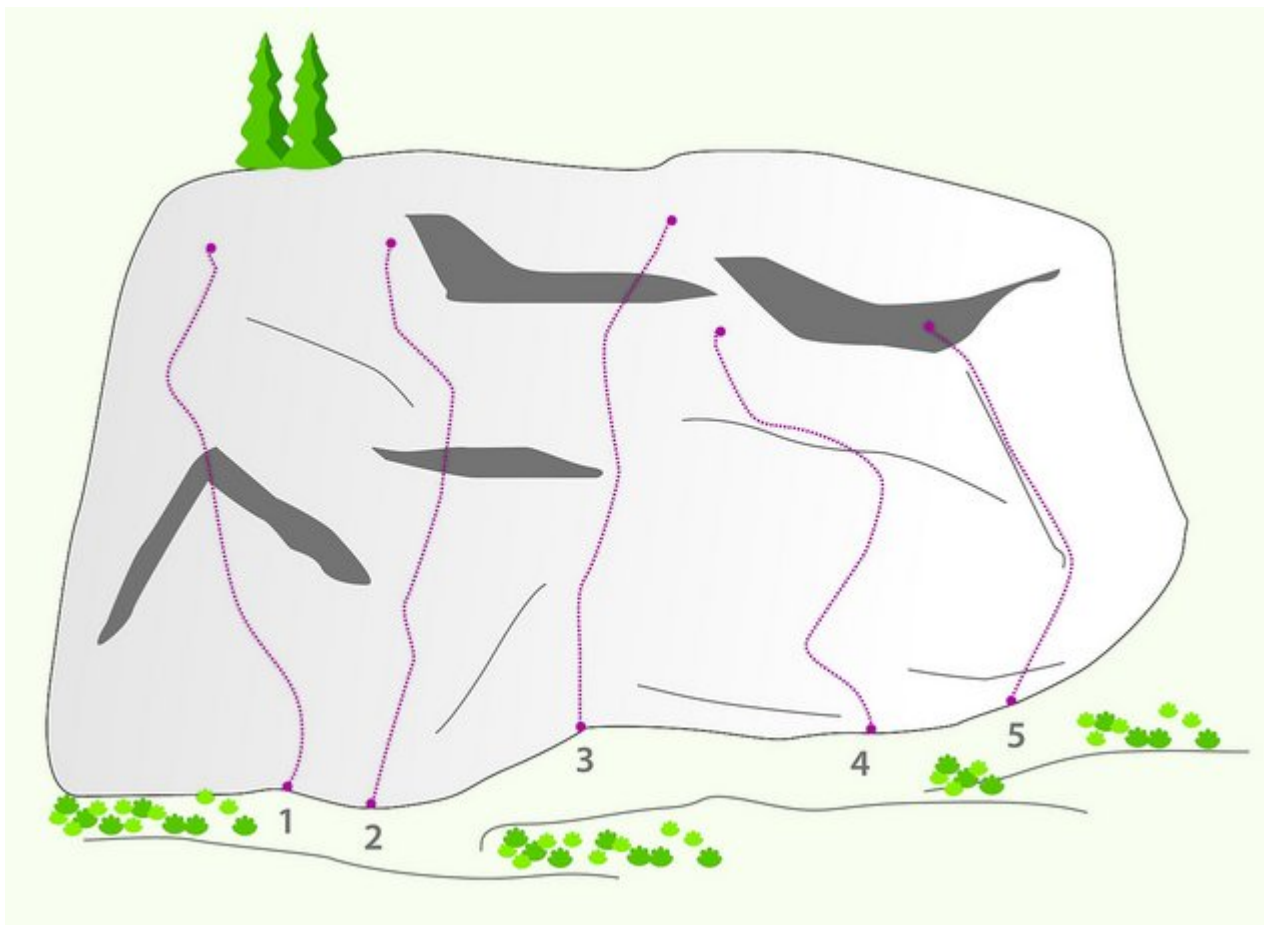

ÖTZTAL - LÄNGENFELD / NÖSSLACH
SEKTOR ROXETE NÖSSLACH

APPROACH

10 min

APPROACH TIME

10 min - 25 min

Nr.	Name	Grad	Länge
1	Real Sugar	6c+	25.0 m
2	Big Love	7a+	25.0 m
3	How do you do	7c	25.0 m
4	Roxete	8b/8b+	25.0 m
5	Stupid	Projekt	

Climbers Paradise Tirol

Climbing and boulder in Tirol online - 15 tourist regions and more than 1.000 climbing possibilites on Climber's Paradise Tirol. All topos in print quality, including detailed information about grades, access and safety.