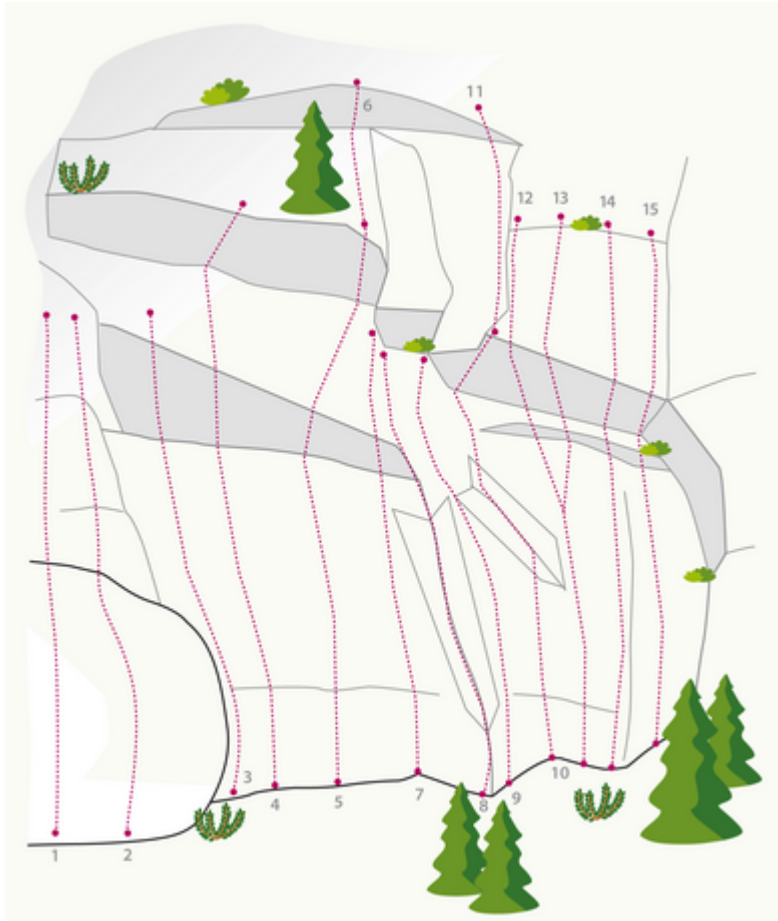

ÖTZTAL - LÄNGENFELD / NÖSSLACH
SEKTOR AVALON

APPROACH

10 min

APPROACH TIME

10 min - 25 min

Nr.	Name	Grad	Länge
1	Rauhfaser	6c+	25.0 m
2	Zyklon	6b+	25.0 m
3	Simsalabim	6b+	20.0 m
4	Radler	6b	25.0 m
5	11 Minuten	6a	25.0 m

6	Avalon	7a	30.0 m
7	Blindes Huhn	6a	20.0 m
8	Talisker	5c	20.0 m
9	Kaito	6c+	20.0 m
10	Ardbeg	6a+	20.0 m
11	Togana	7c+	30.0 m
12	Spirit	6b+	25.0 m
13	Zahir	6b+	25.0 m
14	Sunrise	6b+	25.0 m
15	Illusion	6b	25.0 m

Climbers Paradise Tirol

Climbing and boulder in Tirol online - 15 tourist regions and more than 1.000 climbing possibilites on Climber's Paradise Tirol. All topos in print quality, including detailed information about grades, access and safety.