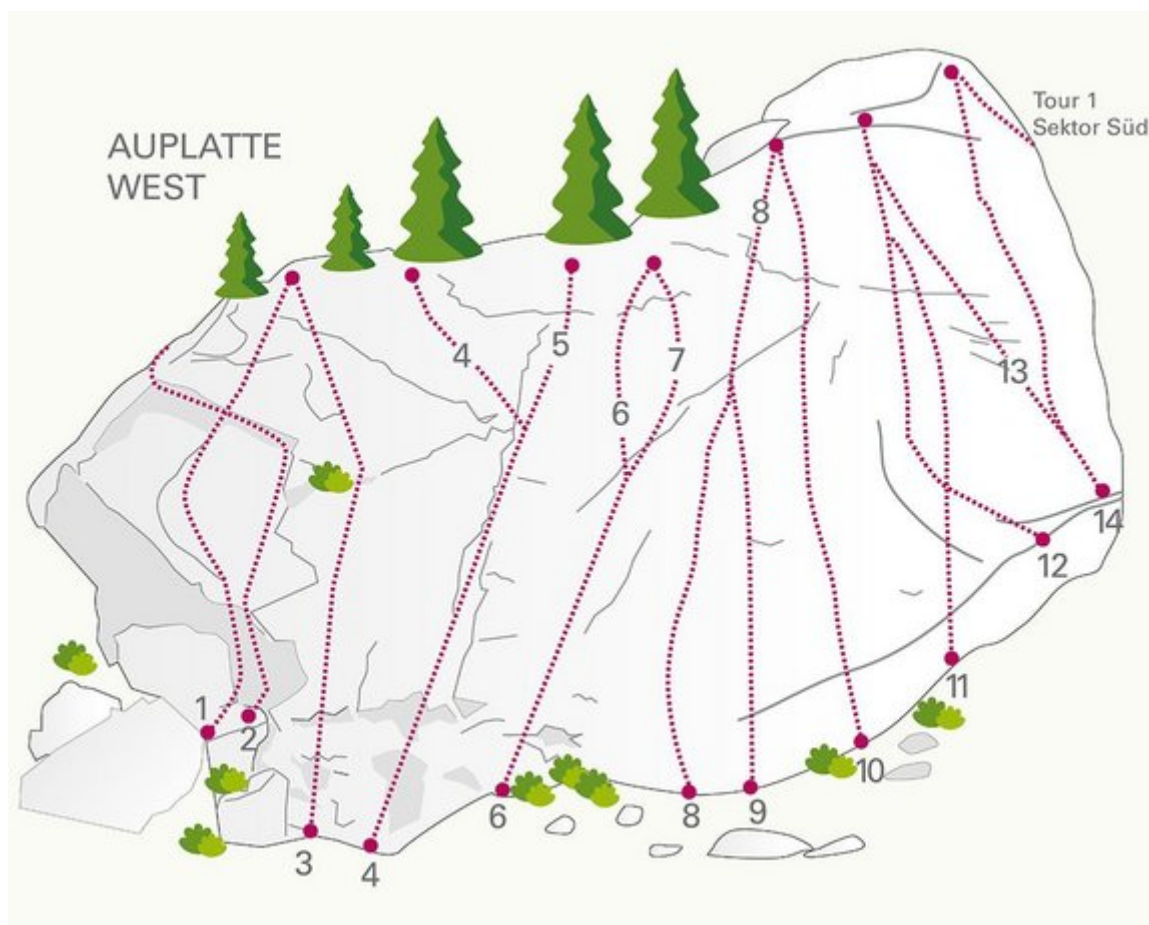

## ÖTZTAL - LÄNGENFELD / AUPLATTE SEKTOR AUPLATTE WEST

### APPROACH

10 min

### APPROACH TIME

15 min

Nr.	Name	Grad	Länge
1	Goldmarie	6b	15.0 m
2	Frau Holle	6c+	20.0 m
3	Buschpilot	5b	18.0 m
4	Larifari	6a	18.0 m
5	Larifari Variante	5b+	18.0 m
6	SOS	6b	18.0 m
7	Betthupferl	6b	20.0 m
8	Heiße Nummer	6c+	20.0 m
9	Silent Step	6c+	20.0 m

### Climbers Paradise Tirol

Climbing and boulder in Tirol online - 15 tourist regions and more than 1.000 climbing possibilities on Climber's Paradise Tirol. All topos in print quality, including detailed information about grades, access and safety.