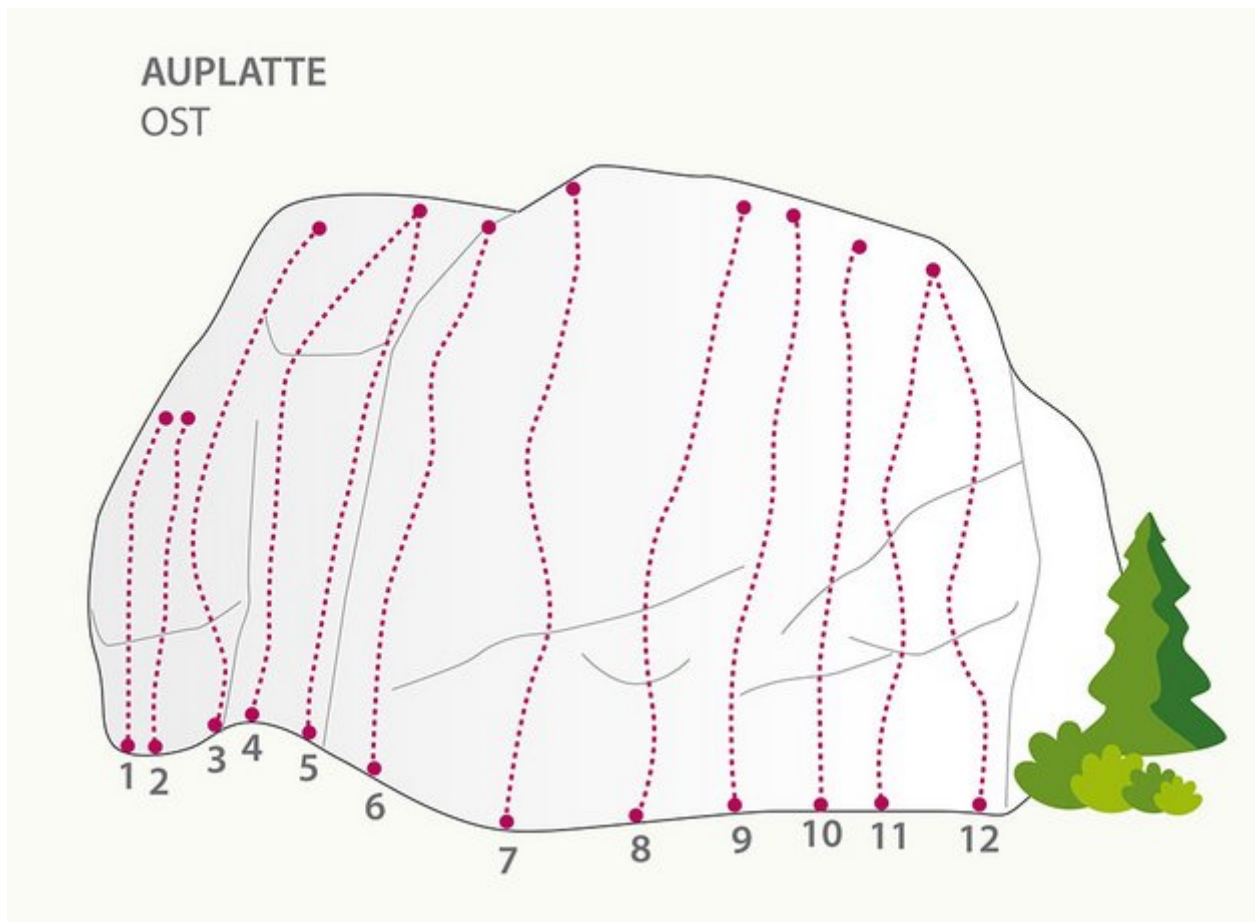

ÖTZTAL - LÄNGENFELD / AUPLATTE SEKTOR AUPLATTE OST

APPROACH

10 min

APPROACH TIME

15 min

Nr.	Name	Grad	Länge
1	Projekt		
2	Projekt		
3	CO2	6a	12.0 m
4	Lockenwickler	6b	12.0 m
5	Easy Run	6c	10.0 m
6	Mr. Loctite	7a	10.0 m
7	Mr. No	7a+	10.0 m
8	Grünspan	7b	10.0 m
9	Kendo	7b	10.0 m

10	Futura	7b	10.0 m
11	Kernkraft	6c+	8.0 m
12	Radioaktiv	6b+	8.0 m

Climbers Paradise Tirol

Climbing and boulder in Tirol online - 15 tourist regions and more than 1.000 climbing possibilites on Climber's Paradise Tirol. All topos in print quality, including detailed information about grades, access and safety.