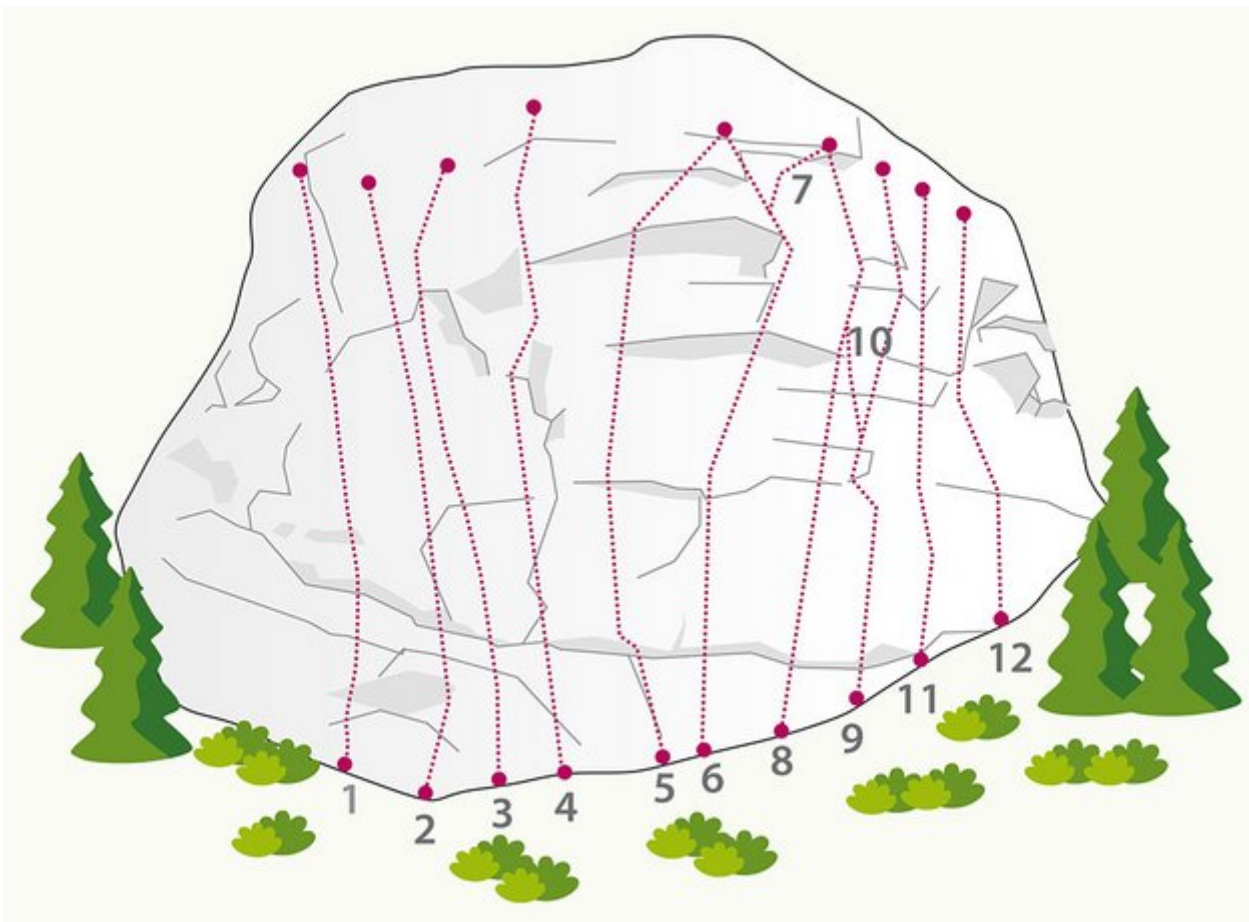

ÖTZTAL - LÄNGENFELD / ASTLEHN SEKTOR ASTLEHN

APPROACH

10 min

APPROACH TIME

10 min

Nr.	Name	Grad	Länge
1	Projekt		
2	Zwiespalt	7c	18.0 m
3	Sonderzug nach Bangkok	7a+	18.0 m
4	Gaspedal	7b+	20.0 m
5	Ötztaler Analyse	6c	20.0 m
6	Luftfahrt	7a+	20.0 m
7	Gesamte Luftfahrt	7b+	20.0 m
8	Exorzist	8a	20.0 m
9	Dynamo	7b+	20.0 m

10	Dynamischer Exorzist	8a+	20.0 m
11	Schalldämpfer	6b+	20.0 m
12	Rudi Sprachlos	6b	15.0 m

Climbers Paradise Tirol

Climbing and boulder in Tirol online - 14 tourist regions and more than 1.000 climbing possibilites on Climber's Paradise Tirol. All topos in print quality, including detailed information about grades, access and safety.