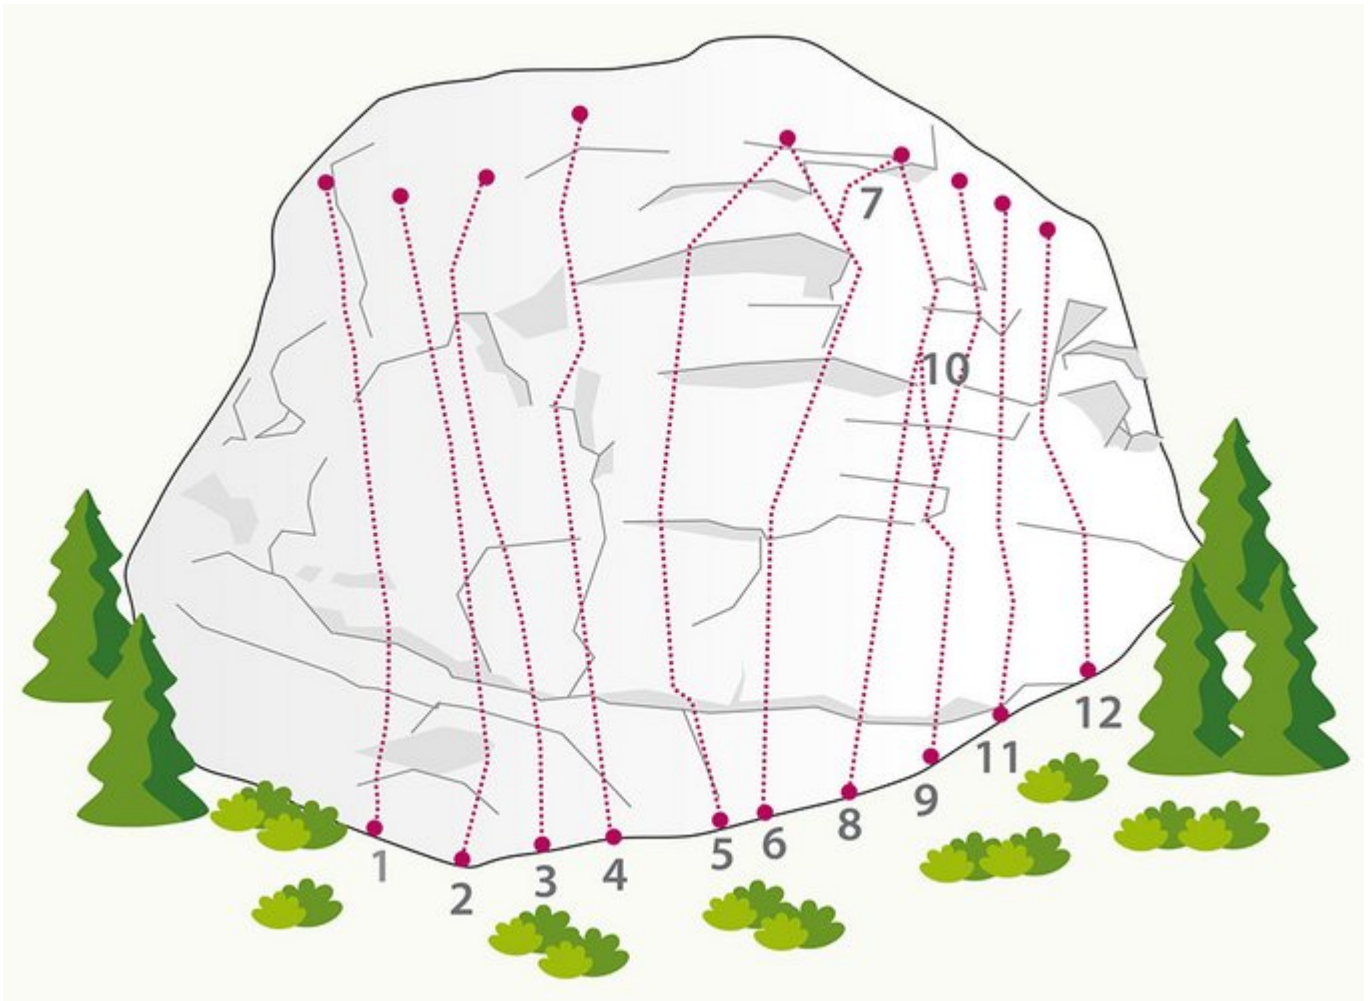

## APPROACH

10 min

## APPROACH TIME

10 min

# ASTLEHN

Nr.	Name	Grad	Länge
1	Projekt		
2	Zwiespalt	7c	18.0 m
3	Sonderzug nach Bankok	7a+	18.0 m
4	Gaspedal	7b+	20.0 m
5	Öztaler Analyse	6c	20.0 m
6	Luftfahrt	7a+	20.0 m
7	Gesamte Luftfahrt	7b+	20.0 m
8	Exorzist	8a	20.0 m
9	Dynamo	7b+	20.0 m
10	Dynamischer Exorzist	8a+	20.0 m
11	Schalldämpfer	6b+	20.0 m
12	Rudi Sprachlos	6b	15.0 m

## Climbers Paradise Tirol

Climbing and boulder in Tirol online - 15 tourist regions and more than 1.000 climbing possibilites on Climber's Paradise Tirol. All topos in print quality, including detailed information about grades, access and safety.