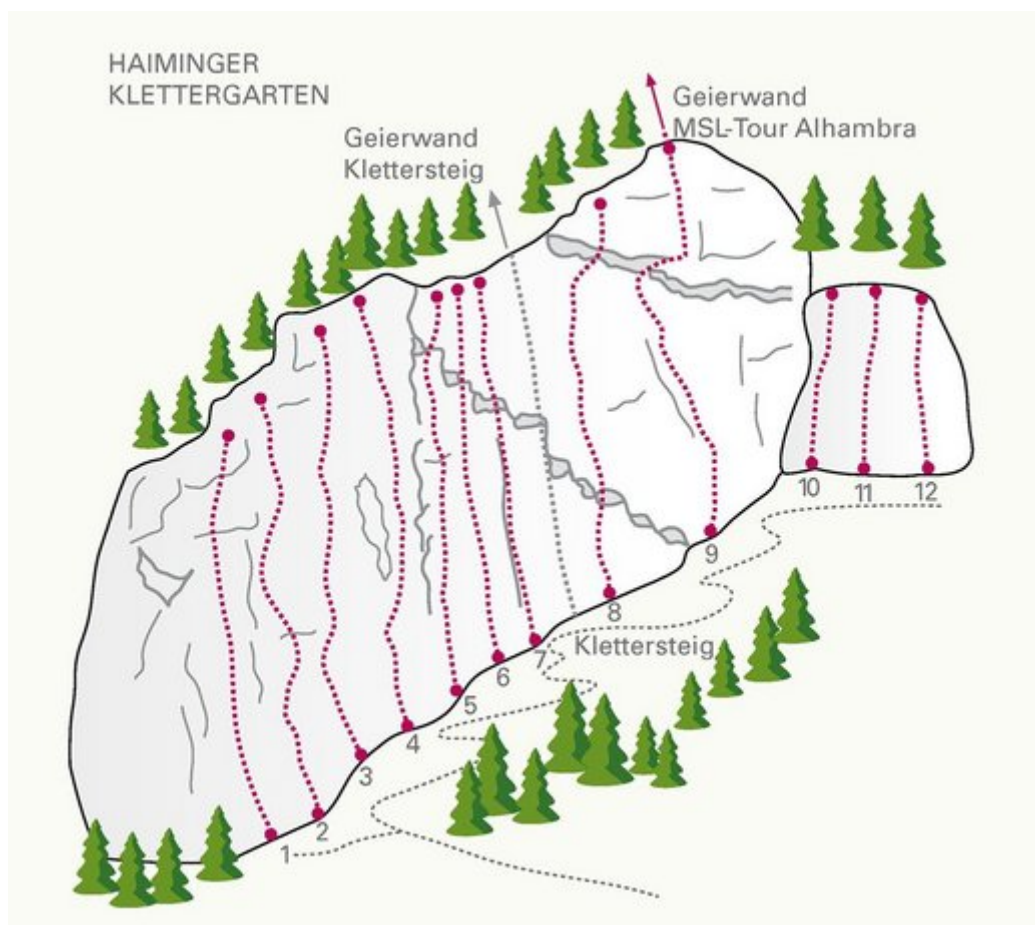

ÖTZTAL - HAIMINGER KLETTERGARTEN SEKTOR HAIMINGER KLETTERGARTEN

APPROACH

8 min

APPROACH TIME

15 min

Nr.	Name	Grad	Länge
1	Turmfalke	4b	25.0 m
2	Namlos	6b	25.0 m
3	Superdrop	5a	25.0 m
4	BettyGini	6c	25.0 m
5	Champignon	5c	25.0 m
6	Wellenreiter	5c+	25.0 m
7	Ohne Worte	5c	25.0 m
8	Schleudergefahr	6c	25.0 m
9	Indianerdachl	6b	25.0 m

10	Rentnerweg	4a	12 m
11	Dornröschen	4a	12 m
12	Blumenweg	4a	12 m

Climbers Paradise Tirol

Climbing and boulder in Tirol online - 15 tourist regions and more than 1.000 climbing possibilities on Climber's Paradise Tirol. All topos in print quality, including detailed information about grades, access and safety.